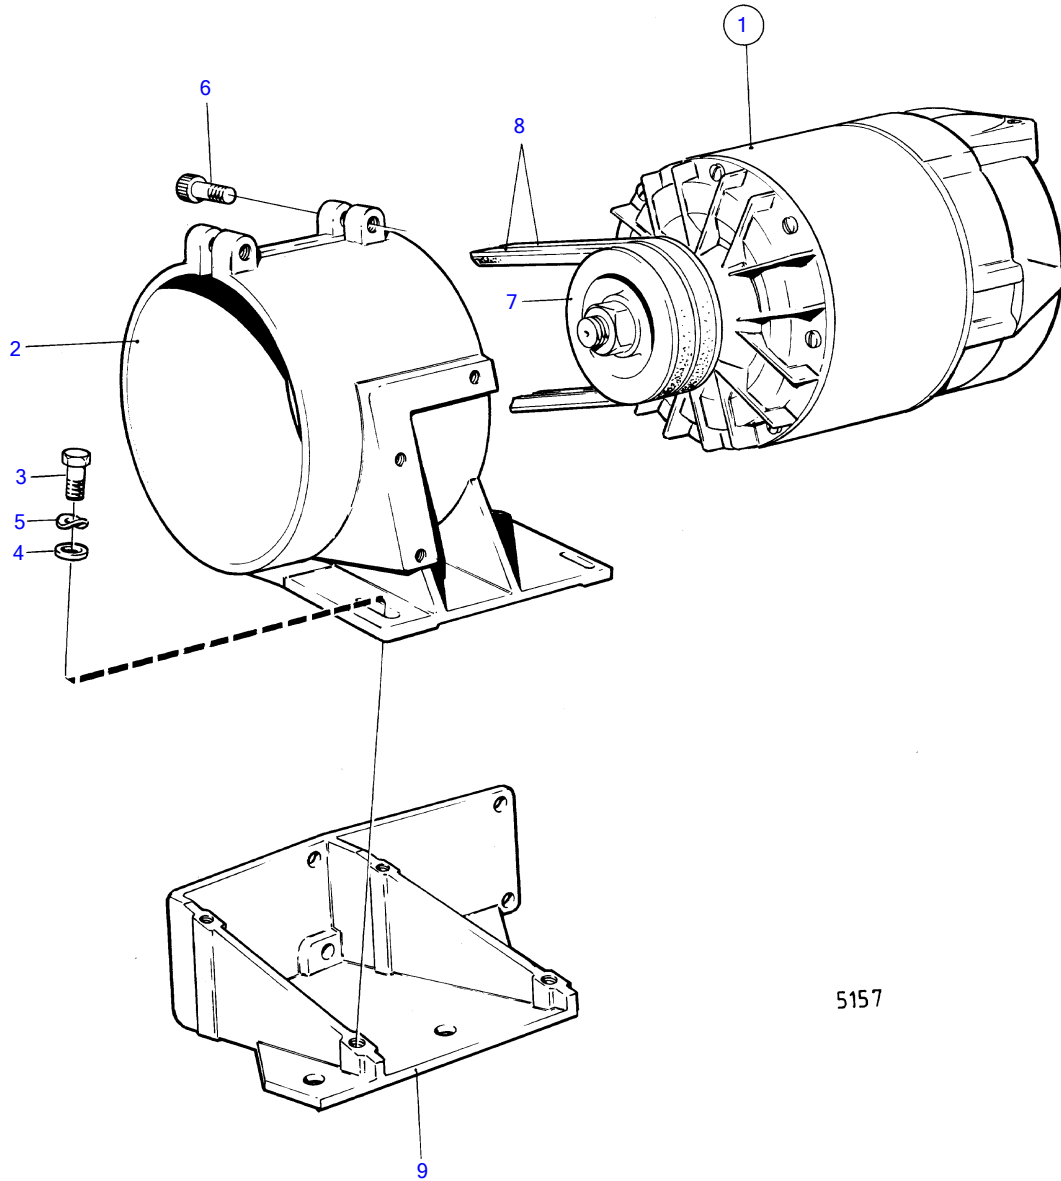

AQD70D, TAMD70D, TAMD70E

5157

AQD70D, TAMD70D, TAMD70E

REF	PART NO.	QTY	DESCRIPTION	SEE SEC.	NOTES
1	823765	1	Alternator		24V60A
			.	16856	
2	(837927)	1	Bracket		Obsolete part
3	955525	4	Hexagon screw		
4	955894	4	Washer		
5	941907	4	Spring washer		
6	956586	2	Hex. socket screw		
7	(823428)	1	Pulley		Obsolete part
8	958359	1	V-belt		
9	(844700)	1	Bracket		P see group 2A, Obsolete part