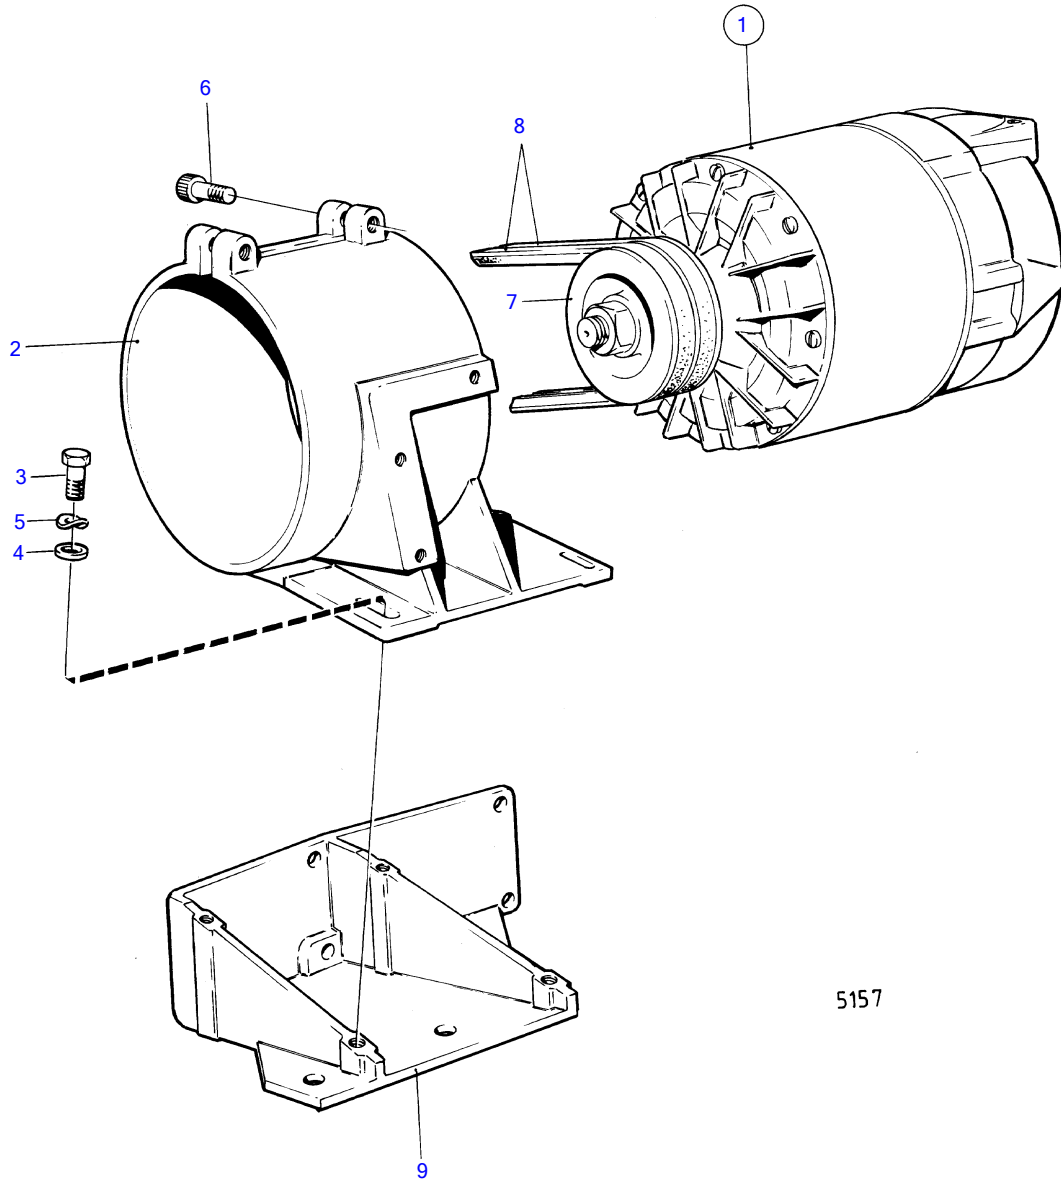

AQD70D, TAMD70D, TAMD70E

5157

AQD70D, TAMD70D, TAMD70E

| REF | PART NO. | QTY | DESCRIPTION | SEE SEC. | NOTES |
|-----|----------|-----|-------------------|----------|-------------------------------|
| 1 | 823765 | 1 | Alternator | | 24V60A |
| | | | . | 16856 | |
| 2 | (837927) | 1 | Bracket | | Obsolete part |
| 3 | 955525 | 4 | Hexagon screw | | |
| 4 | 955894 | 4 | Washer | | |
| 5 | 941907 | 4 | Spring washer | | |
| 6 | 956586 | 2 | Hex. socket screw | | |
| 7 | (823428) | 1 | Pulley | | Obsolete part |
| 8 | 958359 | 1 | V-belt | | |
| 9 | (844700) | 1 | Bracket | | P see group 2A, Obsolete part |