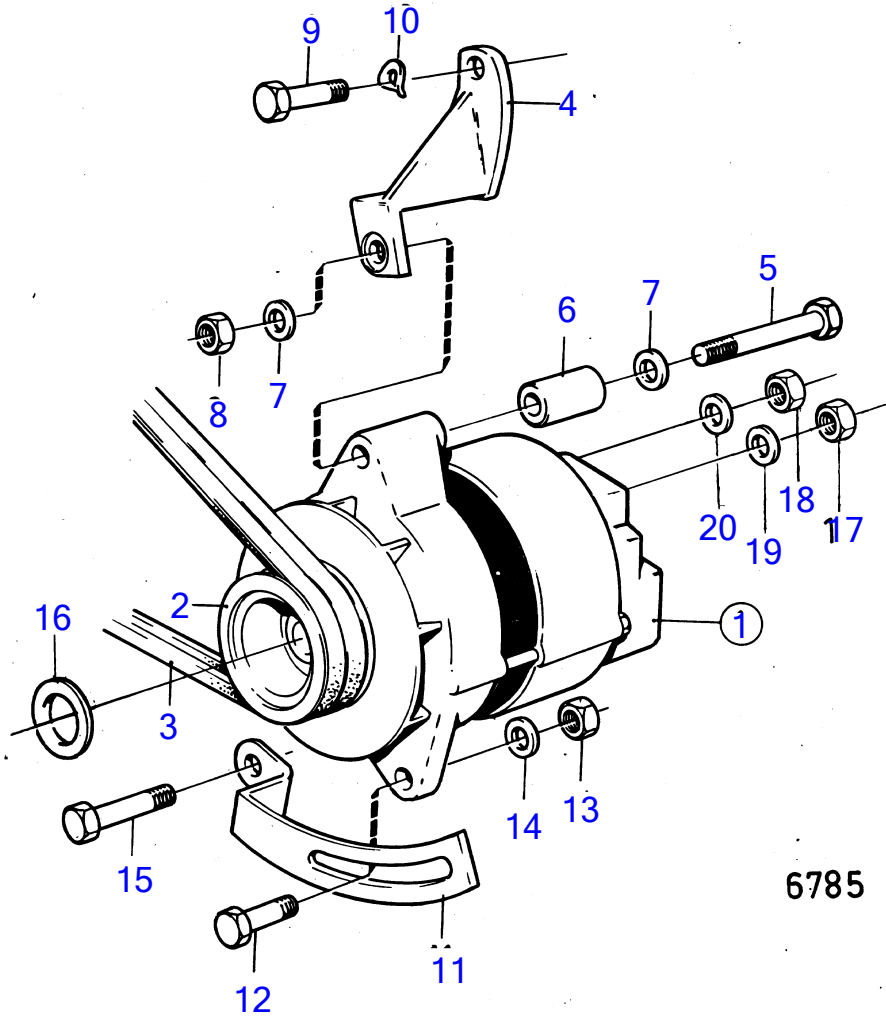

TAMD70E

6785

TAMD70E

REF	PART NO.	QTY	DESCRIPTION	SEE SEC.	NOTES
1	841765	1	Alternator		12V 50A
			.	16857	
	858838	1	Alternator		
	858840	1	• Governor		
	840632	1	• • Brush retainer		
	858956	1	• • Cable terminal		
	845940	1	Alternator		24V 55A
			.	16858	
	849563	1	Alternator		
	849562	1	• Governor		
2	841812	1	Pulley		
3	958350	1	V-belt		
4	(824333)	1	Bracket		Obsolete part
5	959806	1	Hexagon screw		
6	824334	1	Spacer sleeve		
7	955896	2	Washer		
8	950355	1	Lock nut		
9	940161	2	Hexagon screw		
10	941907	2	Spring washer		
11	838073	1	Tensioner		
12	940186	1	Hexagon screw		
13	950353	1	Lock nut		
14	191172	1	Washer		
15	955533	1	Hexagon screw		
16	955900	1	Washer		
17	955780	1	Hexagon nut		M5
18	955781	1	Hexagon nut		M6
19	941905	1	Spring washer		
20	941906	1	Spring washer		