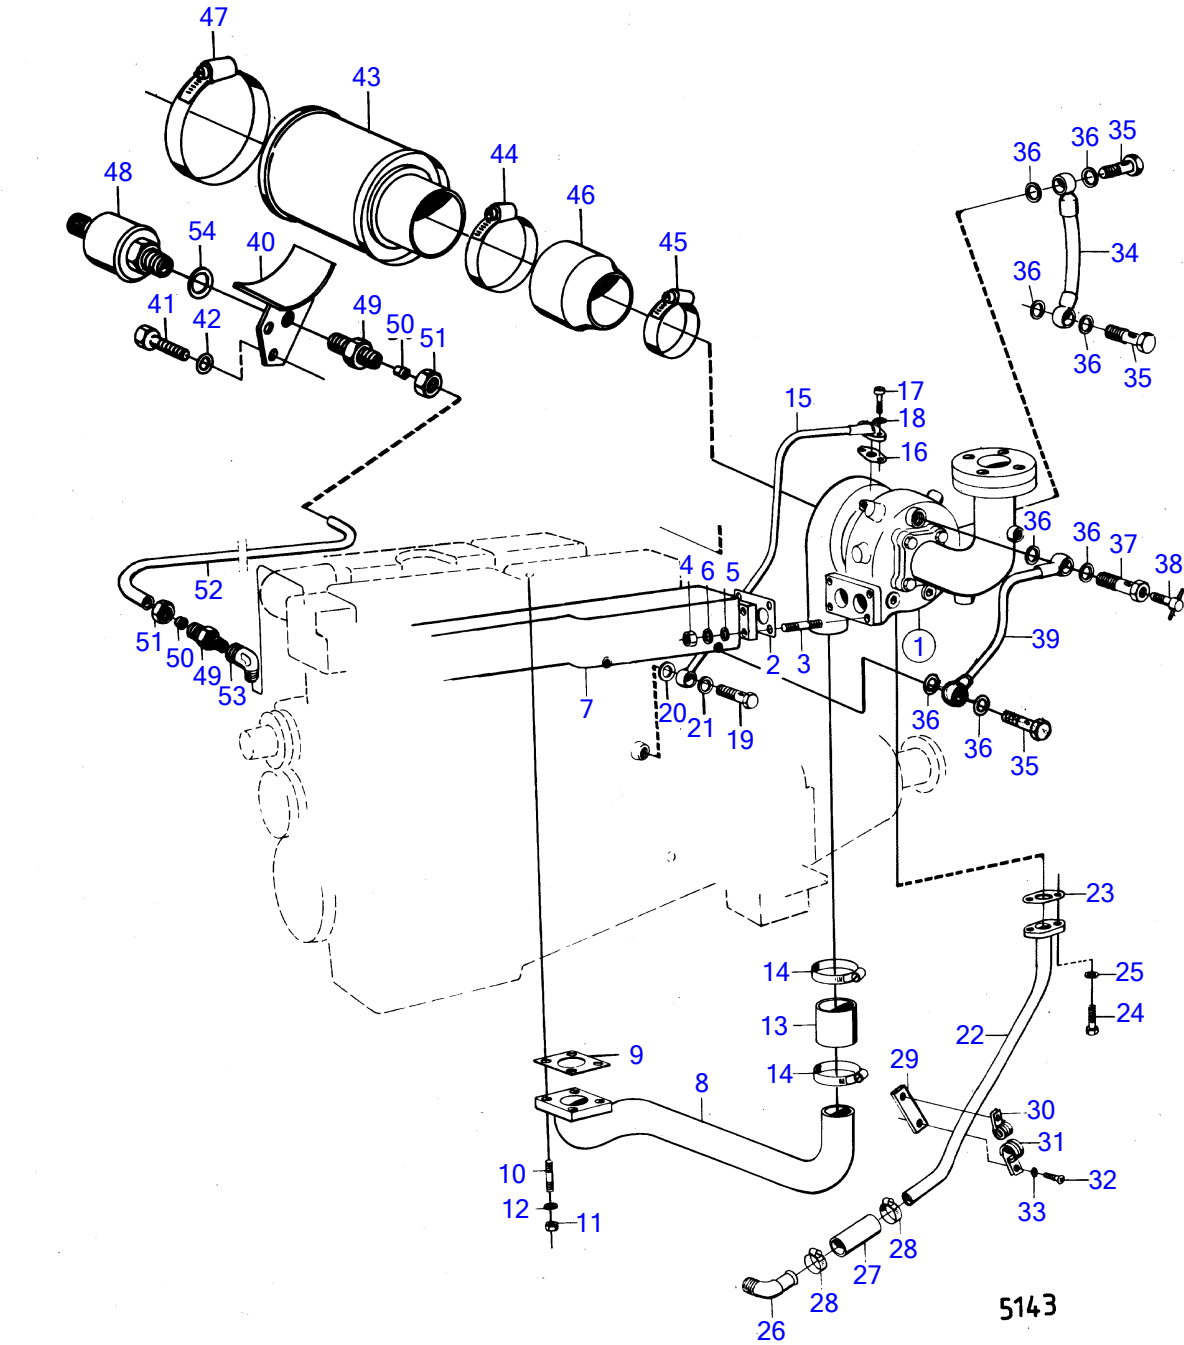

AQD70D, TAMD70D

AQD70D, TAMD70D

REF	PART NO.	QTY	DESCRIPTION	SEE SEC.	NOTES
1		1	Turbocharger		
	3802014	1	Turbocharger, exch, exch		
			.	16820	
2	421324	1	Gasket		
3	924079	4	Stud		
4	940183	4	Hexagon nut		
5	955985	4	O-ring		
6	942336	4	Spring washer		
7	(875706)	1	Exhaust pipe, exhaust manifold connection pipe	16824	Obsolete part
8	(837511)	1	Connection pipe		Obsolete part
9	824310	1	Gasket	16822	
10	(953465)	4	Stud		Obsolete part
11	955826	4	Hexagon nut		
12	941907	4	Spring washer		
13	466327	1	Hose		
14	943479	2	Hose clamp		
15	(837415)	1	Oil feed pipe		Obsolete part
16	420641	1	Gasket		
17	955297	1	Hexagon screw		L=25mm
	940142	1	Hexagon screw		L=30mm
18	941907	2	Spring washer		
19	942007	2	Hollow screw		
20	957178	1	Gasket		
21	957181	1	Gasket		
22	(843388)	1	Oil return pipe		Obsolete part
23	842986	1	Gasket		
24	955297	2	Hexagon screw		
25	941907	2	Spring washer		
26	468629	1	Elbow nipple		
27	192358	X	Hose		L=60mm
28	943473	2	Hose clamp		
29	(836262)	1	Bracket		Obsolete part
30	952625	1	Clamp		
31	952631	1	Clamp		
32	950044	2	Cross recessed screw		
33	941906	2	Spring washer		
34	843976	1	Hose		
35	191157	3	Hollow screw		
36	957185	8	Gasket		
37	191158	1	Hollow screw		
38	82745	1	Shut-off cock		
39	843977	1	Coolant pipe		
40	(843664)	1	Bracket		Obsolete part
41	955559	2	Hexagon screw		
42	940280	2	Spring washer		
43	842280	1	Air filter		
44	943484	1	Hose clamp		
45	943481	1	Hose clamp		
46	842281	1	Hose		
47	942921	1	Hose clamp		
48	837782	1	Pressure sensor		See group 3
49	954379	1	Nipple		
50	954365	2	Fitting		
51	954357	2	Fitting nut		
52	(837960)	1	Tube		Obsolete part
53	954386	1	Elbow nipple		
54	957181	1	Gasket		