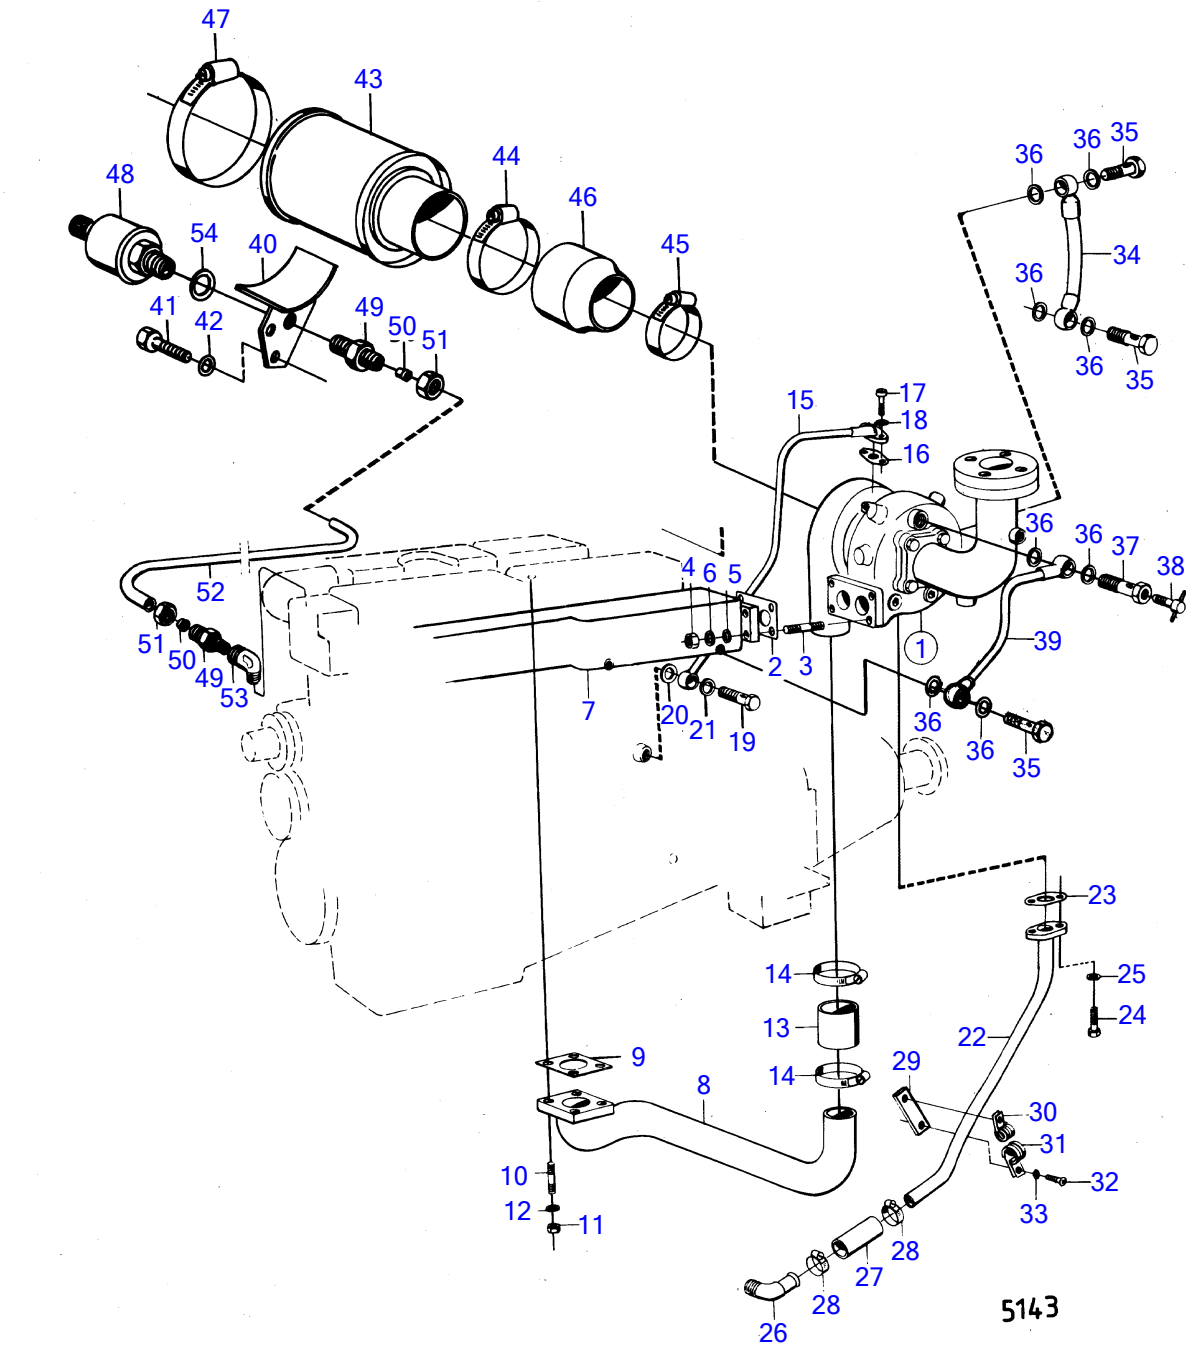

AQD70D, TAMD70D

## AQD70D, TAM70D

REF	PART NO.	QTY	DESCRIPTION	SEE SEC.	NOTES
1		1	Turbocharger		
	3802014	1	Turbocharger, exch, exch		
			.	16820	
2	421324	1	Gasket		
3	924079	4	Stud		
4	940183	4	Hexagon nut		
5	955985	4	O-ring		
6	942336	4	Spring washer		
7	(875706)	1	Exhaust pipe, exhaust manifold connection pipe	16824	Obsolete part
8	(837511)	1	Connection pipe		Obsolete part
9	824310	1	Gasket	16822	
10	(953465)	4	Stud		Obsolete part
11	955826	4	Hexagon nut		
12	941907	4	Spring washer		
13	466327	1	Hose		
14	943479	2	Hose clamp		
15	(837415)	1	Oil feed pipe		Obsolete part
16	420641	1	Gasket		
17	955297	1	Hexagon screw		L=25mm
	940142	1	Hexagon screw		L=30mm
18	941907	2	Spring washer		
19	942007	2	Hollow screw		
20	957178	1	Gasket		
21	957181	1	Gasket		
22	(843388)	1	Oil return pipe		Obsolete part
23	842986	1	Gasket		
24	955297	2	Hexagon screw		
25	941907	2	Spring washer		
26	468629	1	Elbow nipple		
27	192358	X	Hose		L=60mm
28	943473	2	Hose clamp		
29	(836262)	1	Bracket		Obsolete part
30	952625	1	Clamp		
31	952631	1	Clamp		
32	950044	2	Cross recessed screw		
33	941906	2	Spring washer		
34	843976	1	Hose		
35	191157	3	Hollow screw		
36	957185	8	Gasket		
37	191158	1	Hollow screw		
38	82745	1	Shut-off cock		
39	843977	1	Coolant pipe		
40	(843664)	1	Bracket		Obsolete part
41	955559	2	Hexagon screw		
42	940280	2	Spring washer		
43	842280	1	Air filter		
44	943484	1	Hose clamp		
45	943481	1	Hose clamp		
46	842281	1	Hose		
47	942921	1	Hose clamp		
48	837782	1	Pressure sensor		See group 3
49	954379	1	Nipple		
50	954365	2	Fitting		
51	954357	2	Fitting nut		
52	(837960)	1	Tube		Obsolete part
53	954386	1	Elbow nipple		
54	957181	1	Gasket		