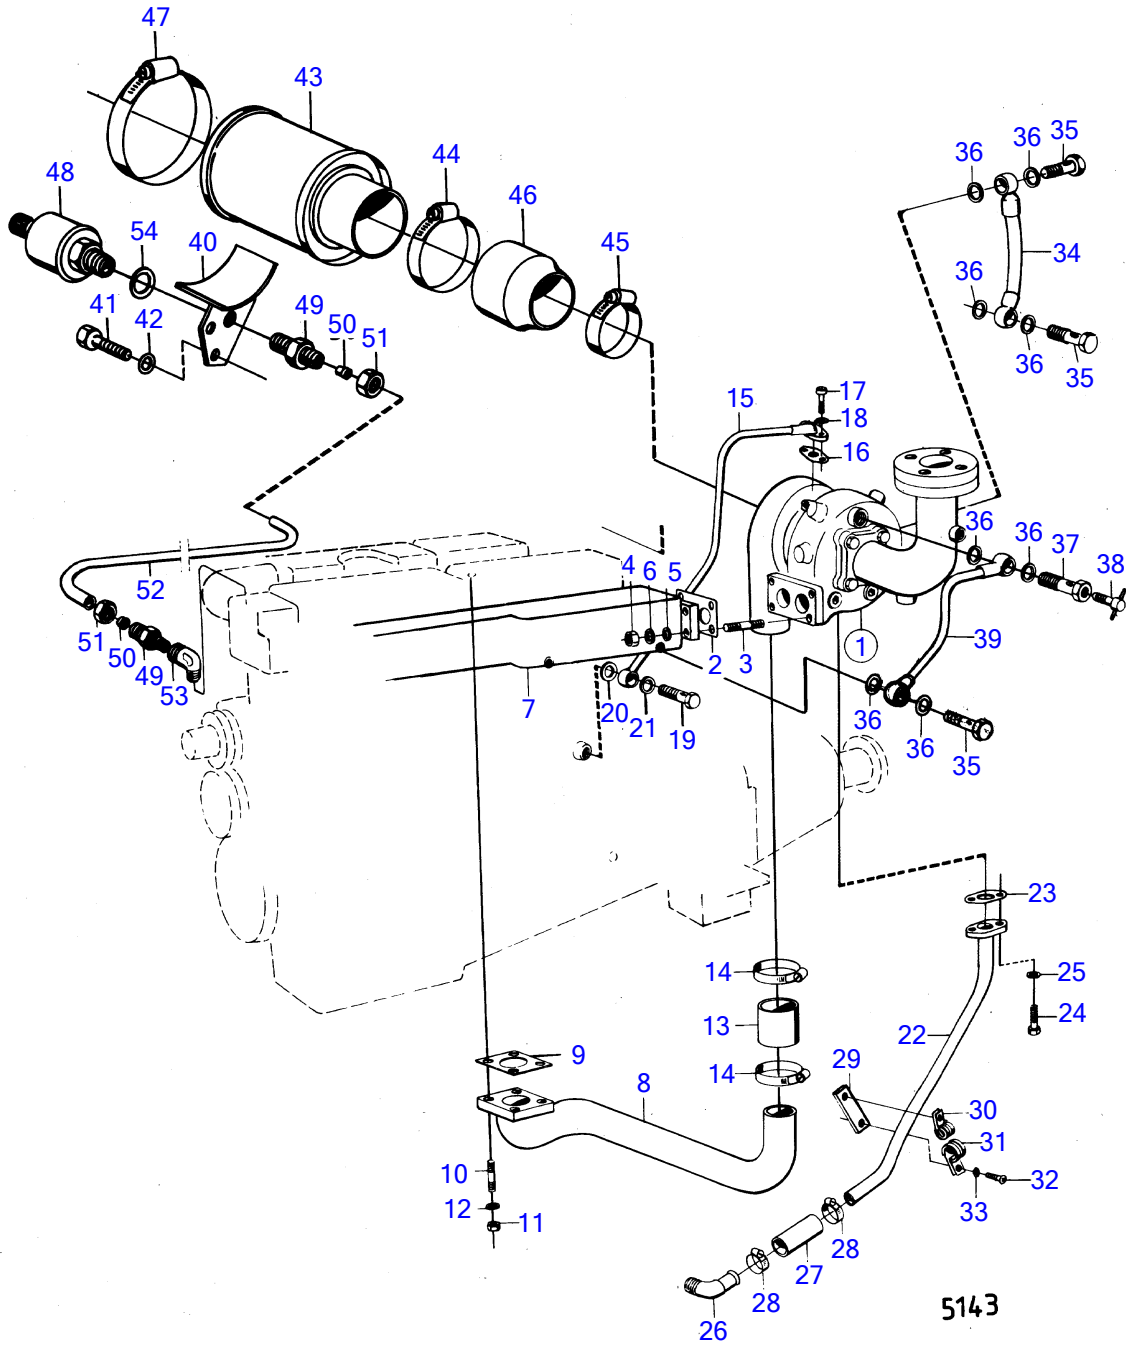

AQD70D, TAMD70D

AQD70D, TAMD70D

| REF | PART NO. | QTY | DESCRIPTION | SEE SEC. | NOTES |
|-----|----------|-----|--|----------|---------------|
| 1 | | 1 | Turbocharger | | |
| | 3802014 | 1 | Turbocharger, exch, exch | | |
| | | | . | 16820 | |
| 2 | 421324 | 1 | Gasket | | |
| 3 | 924079 | 4 | Stud | | |
| 4 | 940183 | 4 | Hexagon nut | | |
| 5 | 955985 | 4 | O-ring | | |
| 6 | 942336 | 4 | Spring washer | | |
| 7 | (875706) | 1 | Exhaust pipe, exhaust manifold connection pipe | 16824 | Obsolete part |
| 8 | (837511) | 1 | Connection pipe | | Obsolete part |
| 9 | 824310 | 1 | Gasket | 16822 | |
| 10 | (953465) | 4 | Stud | | Obsolete part |
| 11 | 955826 | 4 | Hexagon nut | | |
| 12 | 941907 | 4 | Spring washer | | |
| 13 | 466327 | 1 | Hose | | |
| 14 | 943479 | 2 | Hose clamp | | |
| 15 | (837415) | 1 | Oil feed pipe | | Obsolete part |
| 16 | 420641 | 1 | Gasket | | |
| 17 | 955297 | 1 | Hexagon screw | | L=25mm |
| | 940142 | 1 | Hexagon screw | | L=30mm |
| 18 | 941907 | 2 | Spring washer | | |
| 19 | 942007 | 2 | Hollow screw | | |
| 20 | 957178 | 1 | Gasket | | |
| 21 | 957181 | 1 | Gasket | | |
| 22 | (843388) | 1 | Oil return pipe | | Obsolete part |
| 23 | 842986 | 1 | Gasket | | |
| 24 | 955297 | 2 | Hexagon screw | | |
| 25 | 941907 | 2 | Spring washer | | |
| 26 | 468629 | 1 | Elbow nipple | | |
| 27 | 192358 | X | Hose | | L=60mm |
| 28 | 943473 | 2 | Hose clamp | | |
| 29 | (836262) | 1 | Bracket | | Obsolete part |
| 30 | 952625 | 1 | Clamp | | |
| 31 | 952631 | 1 | Clamp | | |
| 32 | 950044 | 2 | Cross recessed screw | | |
| 33 | 941906 | 2 | Spring washer | | |
| 34 | 843976 | 1 | Hose | | |
| 35 | 191157 | 3 | Hollow screw | | |
| 36 | 957185 | 8 | Gasket | | |
| 37 | 191158 | 1 | Hollow screw | | |
| 38 | 82745 | 1 | Shut-off cock | | |
| 39 | 843977 | 1 | Coolant pipe | | |
| 40 | (843664) | 1 | Bracket | | Obsolete part |
| 41 | 955559 | 2 | Hexagon screw | | |
| 42 | 940280 | 2 | Spring washer | | |
| 43 | 842280 | 1 | Air filter | | |
| 44 | 943484 | 1 | Hose clamp | | |
| 45 | 943481 | 1 | Hose clamp | | |
| 46 | 842281 | 1 | Hose | | |
| 47 | 942921 | 1 | Hose clamp | | |
| 48 | 837782 | 1 | Pressure sensor | | See group 3 |
| 49 | 954379 | 1 | Nipple | | |
| 50 | 954365 | 2 | Fitting | | |
| 51 | 954357 | 2 | Fitting nut | | |
| 52 | (837960) | 1 | Tube | | Obsolete part |
| 53 | 954386 | 1 | Elbow nipple | | |
| 54 | 957181 | 1 | Gasket | | |