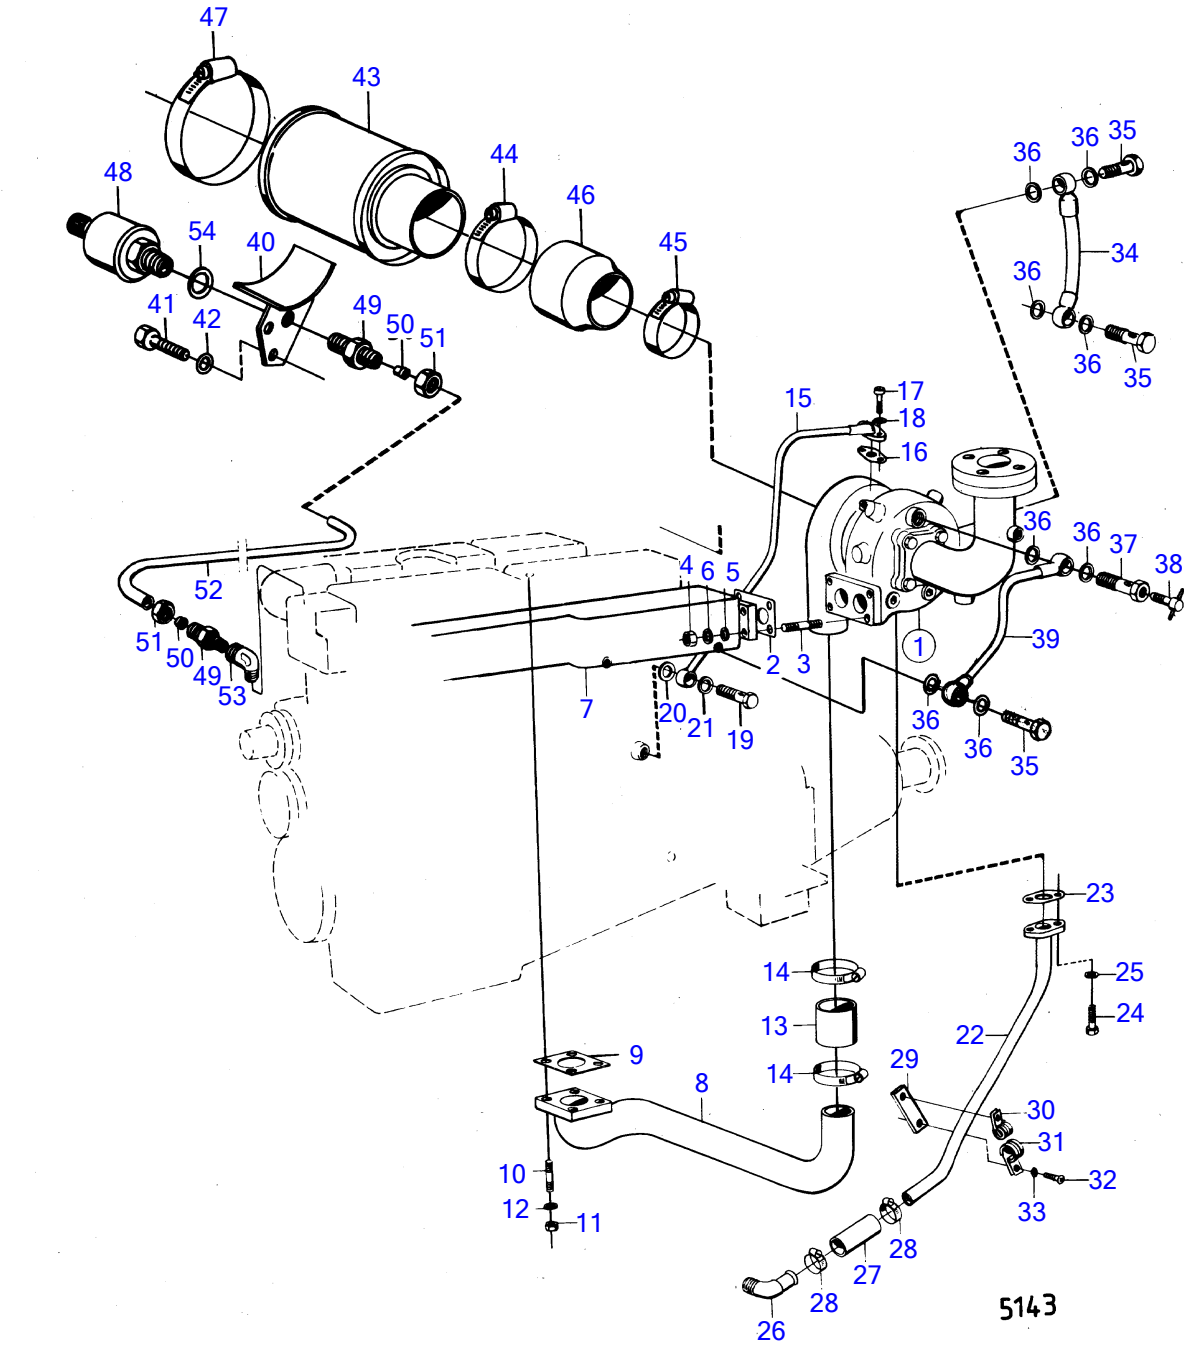

AQD70D, TAMD70D

AQD70D, TAM70D

REF	PART NO.	QTY	DESCRIPTION	SEE SEC.	NOTES
1		1	Turbocharger		
	3802014	1	Turbocharger, exch, exch		
			.	16820	
2	421324	1	Gasket		
3	924079	4	Stud		
4	940183	4	Hexagon nut		
5	955985	4	O-ring		
6	942336	4	Spring washer		
7	(875706)	1	Exhaust pipe, exhaust manifold connection pipe	16824	Obsolete part
8	(837511)	1	Connection pipe		Obsolete part
9	824310	1	Gasket	16822	
10	(953465)	4	Stud		Obsolete part
11	955826	4	Hexagon nut		
12	941907	4	Spring washer		
13	466327	1	Hose		
14	943479	2	Hose clamp		
15	(837415)	1	Oil feed pipe		Obsolete part
16	420641	1	Gasket		
17	955297	1	Hexagon screw		L=25mm
	940142	1	Hexagon screw		L=30mm
18	941907	2	Spring washer		
19	942007	2	Hollow screw		
20	957178	1	Gasket		
21	957181	1	Gasket		
22	(843388)	1	Oil return pipe		Obsolete part
23	842986	1	Gasket		
24	955297	2	Hexagon screw		
25	941907	2	Spring washer		
26	468629	1	Elbow nipple		
27	192358	X	Hose		L=60mm
28	943473	2	Hose clamp		
29	(836262)	1	Bracket		Obsolete part
30	952625	1	Clamp		
31	952631	1	Clamp		
32	950044	2	Cross recessed screw		
33	941906	2	Spring washer		
34	843976	1	Hose		
35	191157	3	Hollow screw		
36	957185	8	Gasket		
37	191158	1	Hollow screw		
38	82745	1	Shut-off cock		
39	843977	1	Coolant pipe		
40	(843664)	1	Bracket		Obsolete part
41	955559	2	Hexagon screw		
42	940280	2	Spring washer		
43	842280	1	Air filter		
44	943484	1	Hose clamp		
45	943481	1	Hose clamp		
46	842281	1	Hose		
47	942921	1	Hose clamp		
48	837782	1	Pressure sensor		See group 3
49	954379	1	Nipple		
50	954365	2	Fitting		
51	954357	2	Fitting nut		
52	(837960)	1	Tube		Obsolete part
53	954386	1	Elbow nipple		
54	957181	1	Gasket		