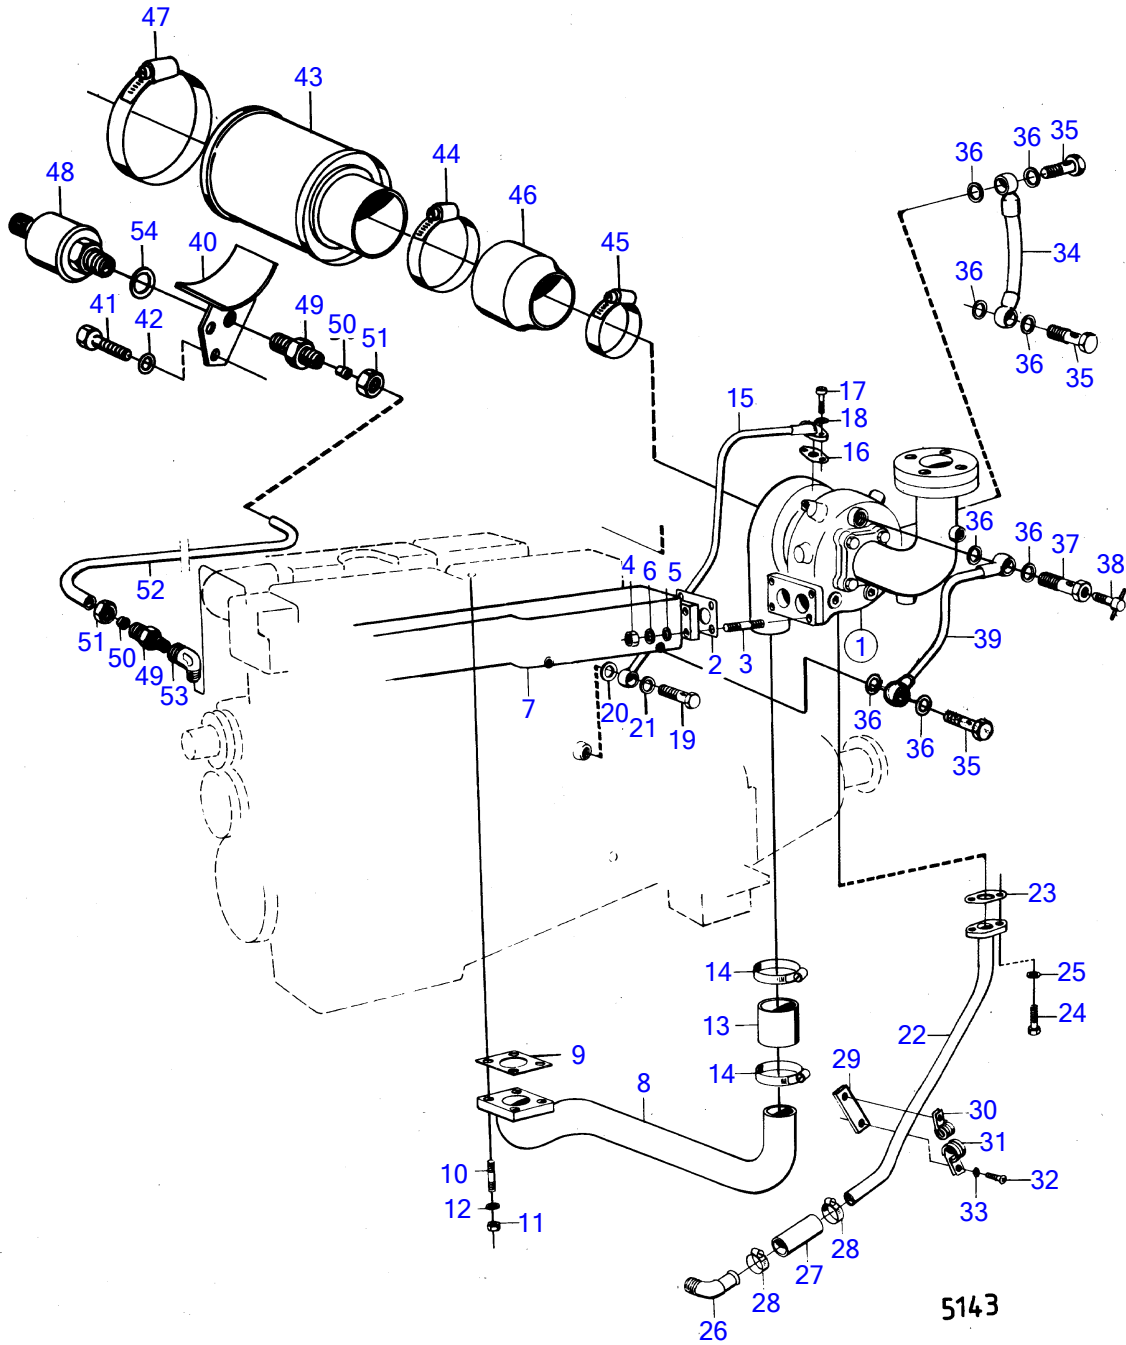

TAMD70E

## TAMD70E

REF	PART NO.	QTY	DESCRIPTION	SEE SEC.	NOTES
1		1	Turbocharger		
	3802014	1	Turbocharger, exch, exch		
			.	16820	
2	421324	1	Gasket		
3	924079	4	Stud		
4	940183	4	Hexagon nut		
5	955985	4	O-ring		
6	942336	4	Spring washer		
7	(875706)	1	Exhaust pipe	16825	Obsolete part
8	(837511)	1	Connection pipe		Obsolete part
9	824310	1	Gasket	16823	
10	(953465)	4	Stud		Obsolete part
11	955826	4	Hexagon nut		
12	941907	4	Spring washer		
13	466327	1	Hose		
14	943479	2	Hose clamp		
15	(837415)	1	Oil feed pipe		Obsolete part
16	420641	1	Gasket		
17	955297	1	Hexagon screw		L=25mm
	940142	1	Hexagon screw		L=30mm
18	941907	2	Spring washer		
19	942007	2	Hollow screw		
20	957178	1	Gasket		
21	957181	1	Gasket		
22	(843388)	1	Oil return pipe		Obsolete part
23	842986	1	Gasket		
24	955297	2	Hexagon screw		
25	941907	2	Spring washer		
26	468629	1	Elbow nipple		
27	192358	X	Hose		L=60mm
28	943473	2	Hose clamp		
29	(836262)	1	Bracket		Obsolete part
30	952625	1	Clamp		
31	952631	1	Clamp		
32	950044	2	Cross recessed screw		
33	941906	2	Spring washer		
34	843976	1	Hose		
35	191157	3	Hollow screw		
36	957185	8	Gasket		
37	191158	1	Hollow screw		
38	82745	1	Shut-off cock		
39	843977	1	Coolant pipe		
40	(843664)	1	Bracket		Obsolete part
41	955559	2	Hexagon screw		
42	940280	2	Spring washer		
43	842280	1	Air filter		
44	943484	1	Hose clamp		
45	943481	1	Hose clamp		
46	842281	1	Hose		
47	942921	1	Hose clamp		
48	837782	1	Pressure sensor		See group 3
49	954379	1	Nipple		
50	954365	2	Fitting		
51	954357	2	Fitting nut		
52	(837960)	1	Tube		Obsolete part
53	954386	1	Elbow nipple		
54	957181	1	Gasket		