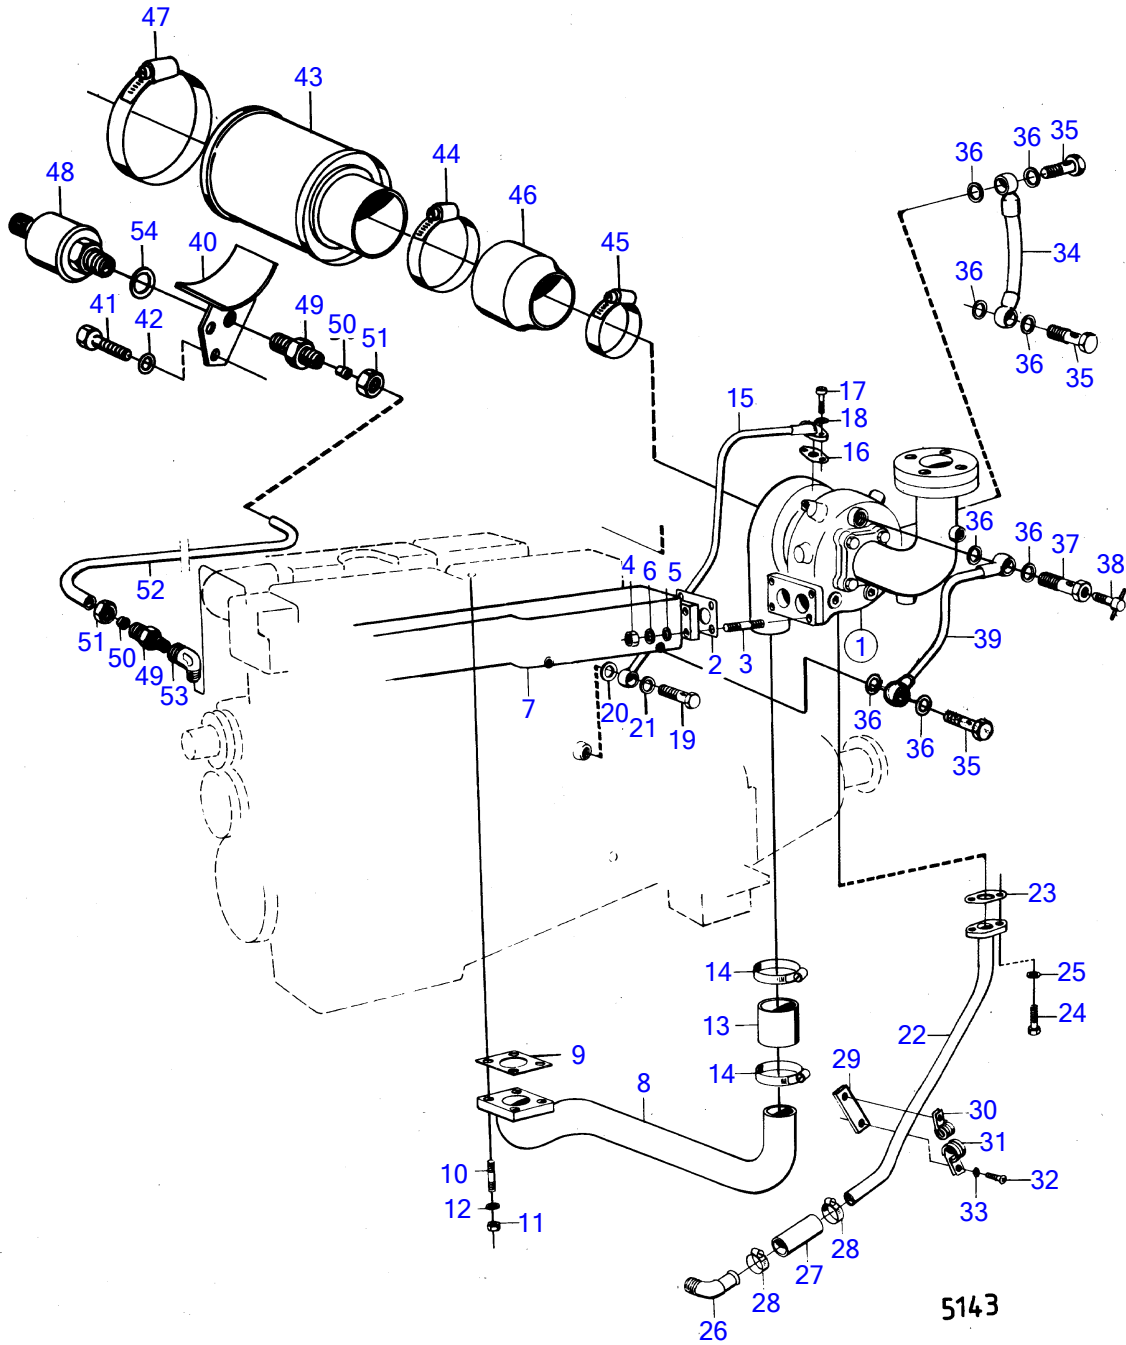

AQD70D, TAMD70D

AQD70D, TAM70D

REF	PART NO.	QTY	DESCRIPTION	SEE SEC.	NOTES
1		1	Turbocharger		
	3802014	1	Turbocharger, exch, exch		
			.	16820	
2	421324	1	Gasket		
3	924079	4	Stud		
4	940183	4	Hexagon nut		
5	955985	4	O-ring		
6	942336	4	Spring washer		
7	(875706)	1	Exhaust pipe, exhaust manifold connection pipe	16824	Obsolete part
8	(837511)	1	Connection pipe		Obsolete part
9	824310	1	Gasket	16822	
10	(953465)	4	Stud		Obsolete part
11	955826	4	Hexagon nut		
12	941907	4	Spring washer		
13	466327	1	Hose		
14	943479	2	Hose clamp		
15	(837415)	1	Oil feed pipe		Obsolete part
16	420641	1	Gasket		
17	955297	1	Hexagon screw		L=25mm
	940142	1	Hexagon screw		L=30mm
18	941907	2	Spring washer		
19	942007	2	Hollow screw		
20	957178	1	Gasket		
21	957181	1	Gasket		
22	(843388)	1	Oil return pipe		Obsolete part
23	842986	1	Gasket		
24	955297	2	Hexagon screw		
25	941907	2	Spring washer		
26	468629	1	Elbow nipple		
27	192358	X	Hose		L=60mm
28	943473	2	Hose clamp		
29	(836262)	1	Bracket		Obsolete part
30	952625	1	Clamp		
31	952631	1	Clamp		
32	950044	2	Cross recessed screw		
33	941906	2	Spring washer		
34	843976	1	Hose		
35	191157	3	Hollow screw		
36	957185	8	Gasket		
37	191158	1	Hollow screw		
38	82745	1	Shut-off cock		
39	843977	1	Coolant pipe		
40	(843664)	1	Bracket		Obsolete part
41	955559	2	Hexagon screw		
42	940280	2	Spring washer		
43	842280	1	Air filter		
44	943484	1	Hose clamp		
45	943481	1	Hose clamp		
46	842281	1	Hose		
47	942921	1	Hose clamp		
48	837782	1	Pressure sensor		See group 3
49	954379	1	Nipple		
50	954365	2	Fitting		
51	954357	2	Fitting nut		
52	(837960)	1	Tube		Obsolete part
53	954386	1	Elbow nipple		
54	957181	1	Gasket		