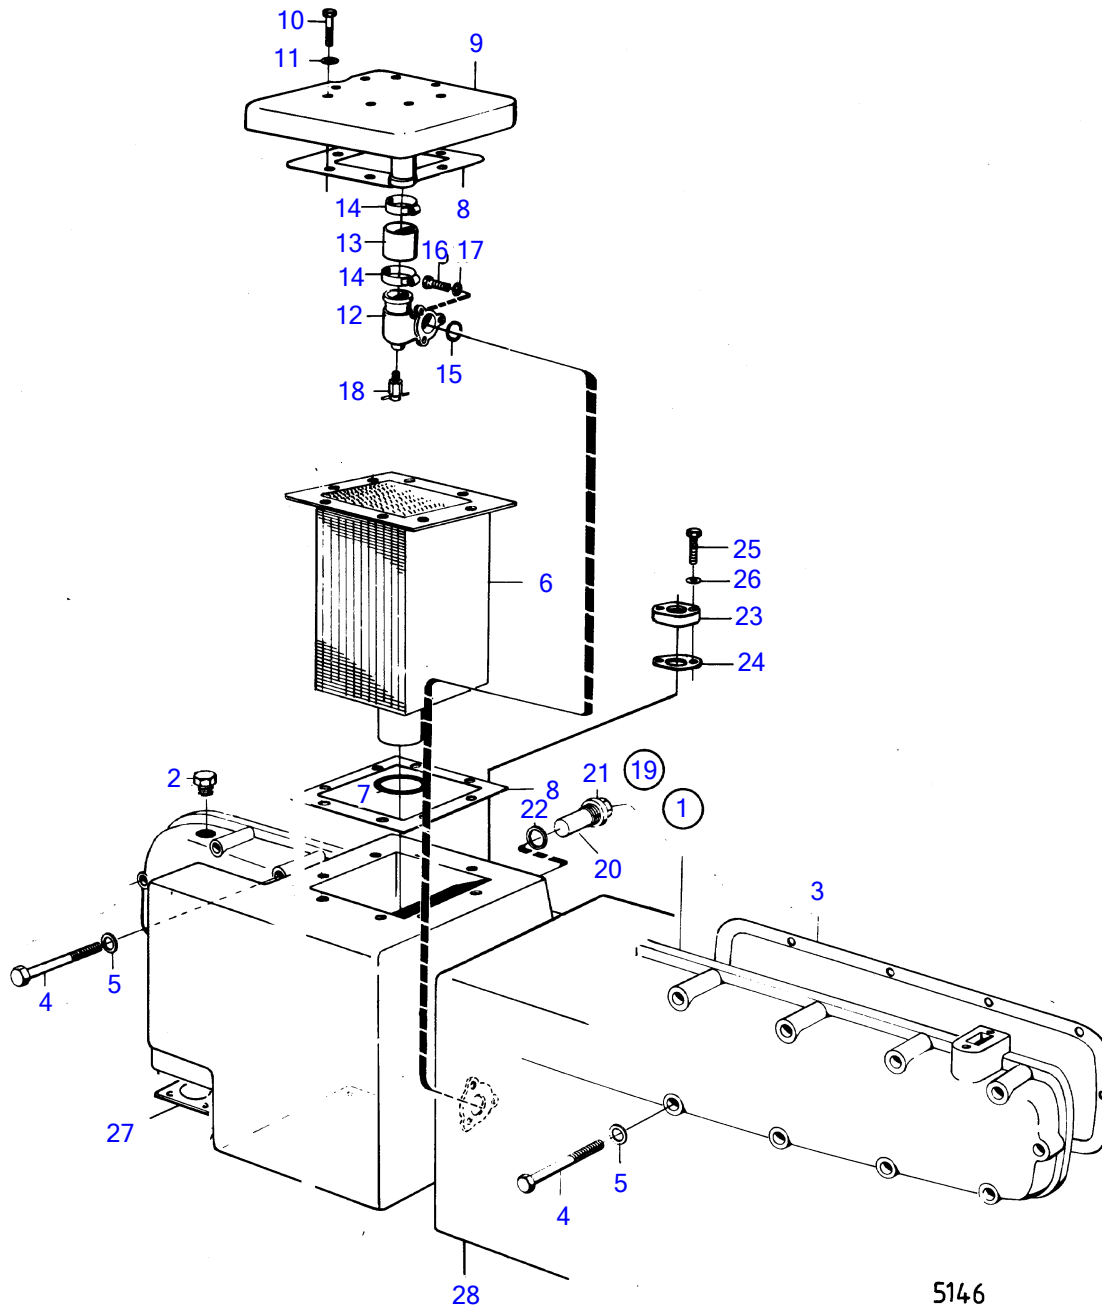

AQD70D, TAMD70D

5146

AQD70D, TAMD70D

REF	PART NO.	QTY	DESCRIPTION	SEE SEC.	NOTES
1	(837250)	1	Inlet pipe		Obsolete part
2	191026	1	• Plug		
3	421071	2	Gasket		
4	955530	2	Hexagon screw		L=83mm
	940136	14	Hexagon screw		L=64mm
	955525	2	Hexagon screw		L=25mm
5	941907	18	Spring washer		
6	824140	1	Insert		
7	925064	1	O-ring		
8	824301	2	Gasket		
9	837027	1	Cover		
10	955527	8	Hexagon screw		
11	941907	8	Spring washer		
12	837025	1	Connector		
13	858471	X	Hose		L=110mm
14	943477	2	Hose clamp		
15	925091	1	O-ring		
16	955525	3	Hexagon screw		
17	941907	3	Spring washer		
18	82745	1	Shut-off cock		
19	823661	1	Zinc anode		
20	823661	1	• Zinc anode		
21	823662	1	• Plug		
22	836169	1	Gasket		
23	(837308)	1	Flange		See group 3, Obsolete part
24	837309	1	Gasket		
25	940100	2	Hexagon screw		
26	941906	2	Spring washer		
27	824310	1	Gasket	16818	
28		1	heat exchanger	16831	