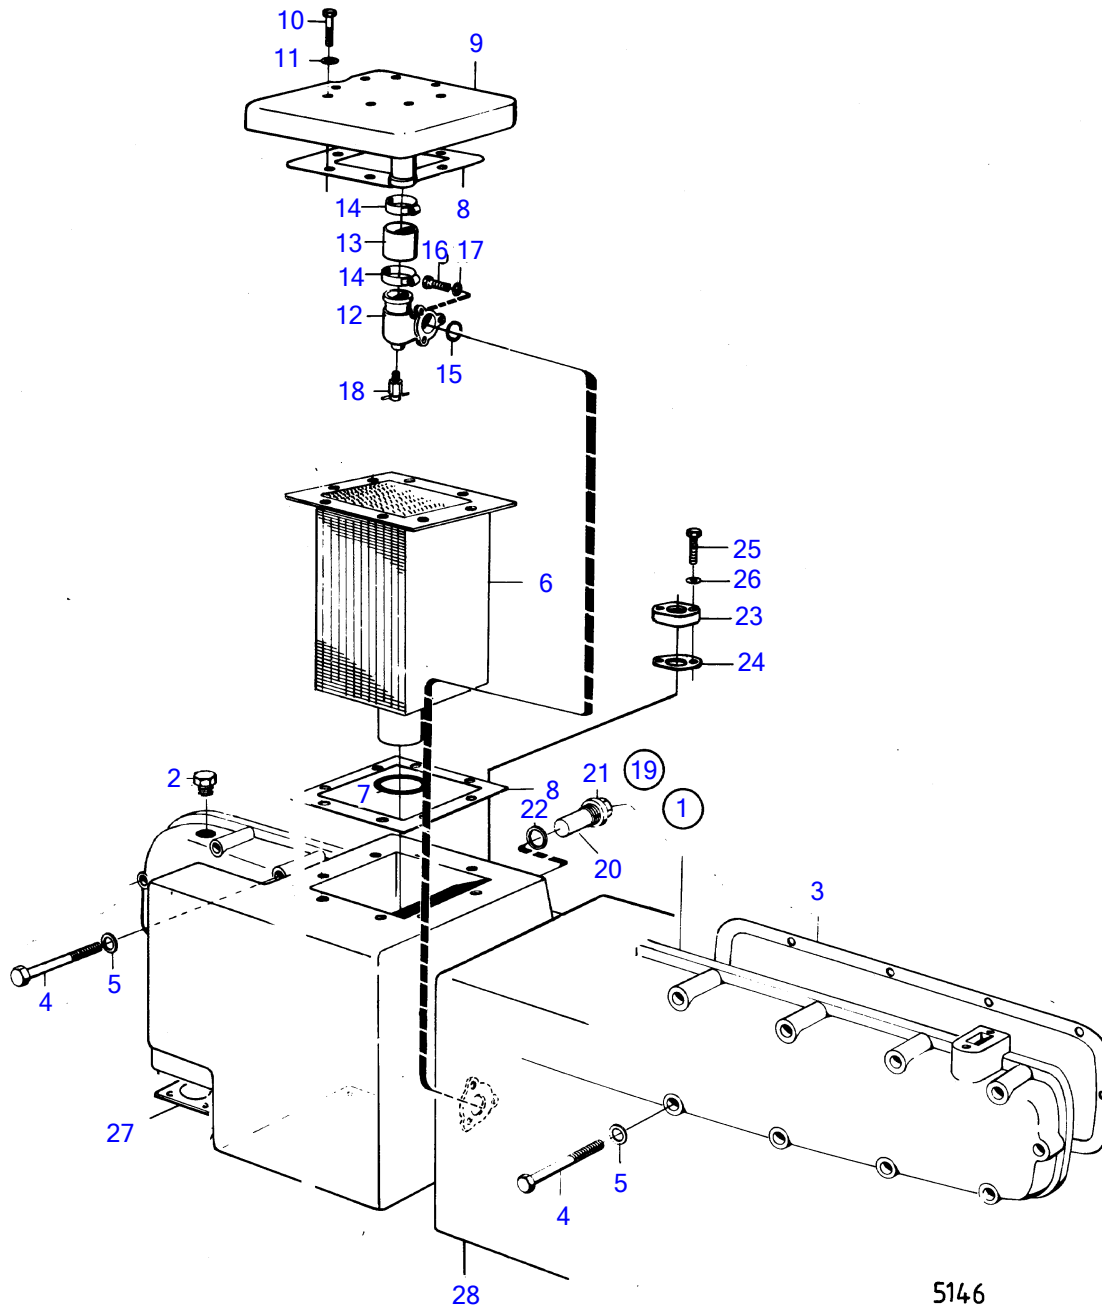

AQD70D, TAMD70D

5146

AQD70D, TAMD70D

| REF | PART NO. | QTY | DESCRIPTION    | SEE SEC. | NOTES                      |
|-----|----------|-----|----------------|----------|----------------------------|
| 1   | (837250) | 1   | Inlet pipe     |          | Obsolete part              |
| 2   | 191026   | 1   | • Plug         |          |                            |
| 3   | 421071   | 2   | Gasket         |          |                            |
| 4   | 955530   | 2   | Hexagon screw  |          | L=83mm                     |
|     | 940136   | 14  | Hexagon screw  |          | L=64mm                     |
|     | 955525   | 2   | Hexagon screw  |          | L=25mm                     |
| 5   | 941907   | 18  | Spring washer  |          |                            |
| 6   | 824140   | 1   | Insert         |          |                            |
| 7   | 925064   | 1   | O-ring         |          |                            |
| 8   | 824301   | 2   | Gasket         |          |                            |
| 9   | 837027   | 1   | Cover          |          |                            |
| 10  | 955527   | 8   | Hexagon screw  |          |                            |
| 11  | 941907   | 8   | Spring washer  |          |                            |
| 12  | 837025   | 1   | Connector      |          |                            |
| 13  | 858471   | X   | Hose           |          | L=110mm                    |
| 14  | 943477   | 2   | Hose clamp     |          |                            |
| 15  | 925091   | 1   | O-ring         |          |                            |
| 16  | 955525   | 3   | Hexagon screw  |          |                            |
| 17  | 941907   | 3   | Spring washer  |          |                            |
| 18  | 82745    | 1   | Shut-off cock  |          |                            |
| 19  | 823661   | 1   | Zinc anode     |          |                            |
| 20  | 823661   | 1   | • Zinc anode   |          |                            |
| 21  | 823662   | 1   | • Plug         |          |                            |
| 22  | 836169   | 1   | Gasket         |          |                            |
| 23  | (837308) | 1   | Flange         |          | See group 3, Obsolete part |
| 24  | 837309   | 1   | Gasket         |          |                            |
| 25  | 940100   | 2   | Hexagon screw  |          |                            |
| 26  | 941906   | 2   | Spring washer  |          |                            |
| 27  | 824310   | 1   | Gasket         | 16818    |                            |
| 28  |          | 1   | heat exchanger | 16831    |                            |