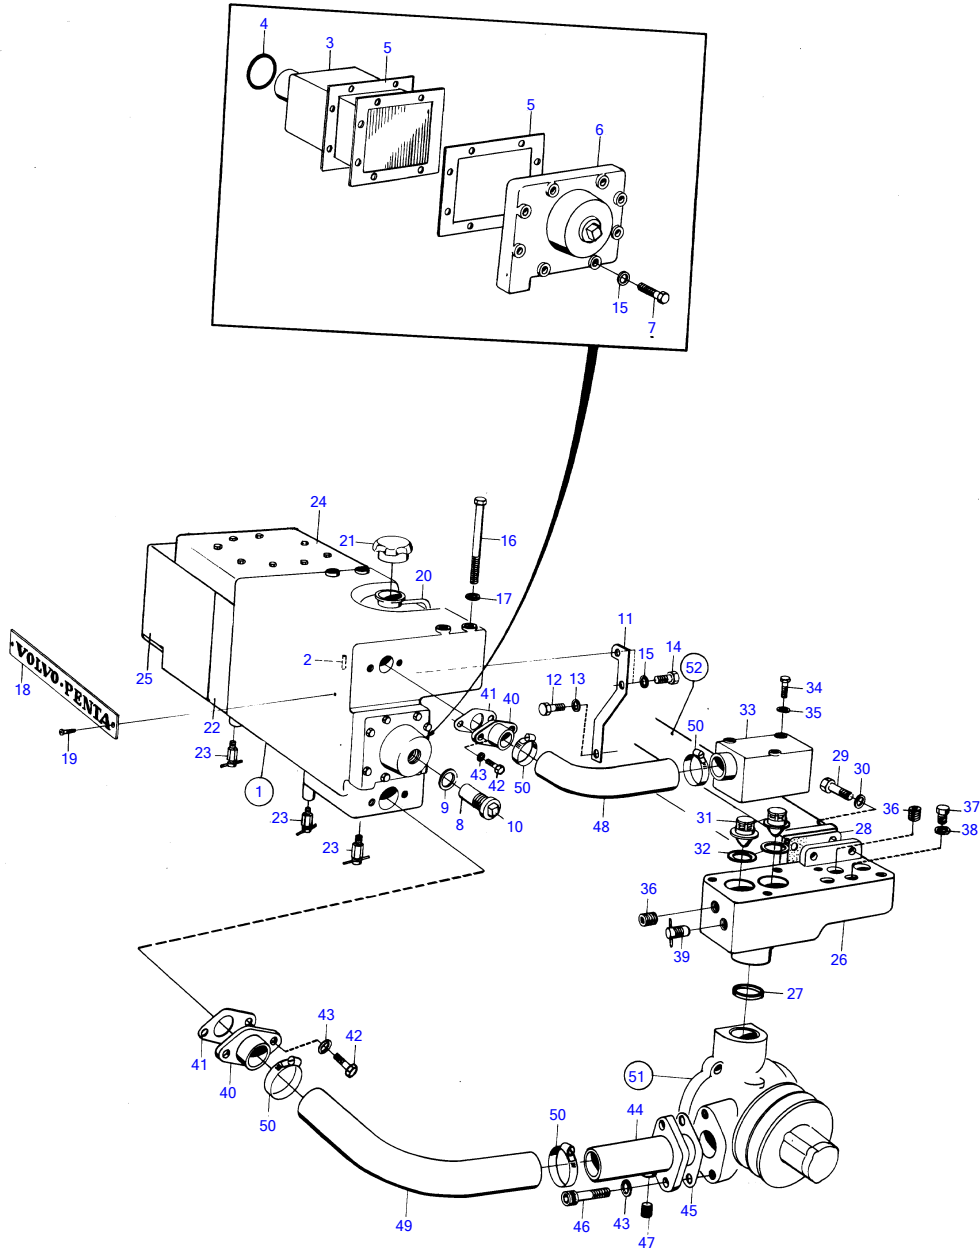

TAMD70E

6774

TAMD70E

REF	PART NO.	QTY	DESCRIPTION	SEE SEC.	NOTES
1	824113	1	Housing		
2	951961	1	• Spring pin		
3	824287	1	Insert		
4	925091	1	O-ring		
5	824313	2	Gasket		
6	837721	1	End plate		
7	955526	8	Hexagon screw		
8	823661	2	Zinc anode		
9	836169	2	Gasket		
10	823662	2	Plug		
11	(824305)	1	Bracket		Obsolete part
12	955560	1	Hexagon screw		
13	940280	1	Spring washer		
14	940135	2	Hexagon screw		
15	941907	10	Spring washer		
16	955533	4	Hexagon screw		
17	941907	4	Spring washer		
18	820232	1	Sign		
19	950210	3	Cross recessed screw		
20	192618	X	Hose		L=250mm
21	321973	1	Filler cap		
22		1	connection	16823	
23	82745	4	Shut-off cock		
24		1	cover	16823	
25		1	induction manifold and after cooler	16823	
26	(824136)	1	Thermostat housing		Obsolete part
27	420162	1	Seal	16817	
28	820604	1	Gasket		
29	940134	4	Hexagon screw		
30	941909	4	Spring washer		
31	875789	2	Thermostat kit		76°
32	416033	2	Sealing ring		
33	(824235)	1	Cardboard tube		Obsolete part
34	955540	3	Hexagon screw		
35	942336	3	Spring washer		
36	952077	3	Plug		
37	180761	2	Plug		
38	11996	2	Gasket		
39	82744	1	Shut-off cock		
40	821032	2	Hose connection		
41	420171	2	Gasket		
42	955525	4	Hexagon screw		
43	941907	6	Spring washer		
44	(820800)	1	Riser		Obsolete part
45	420171	1	Gasket		
46	955525	1	Hexagon screw		L=25mm
	940159	1	Hexagon screw		L=32mm
47	952077	1	Plug		
48	824292	1	Hose		
49	824293	1	Hose		
50	943479	4	Hose clamp		
51		1	circulation pump	16817	
52		1	exhaust manifold	16825	