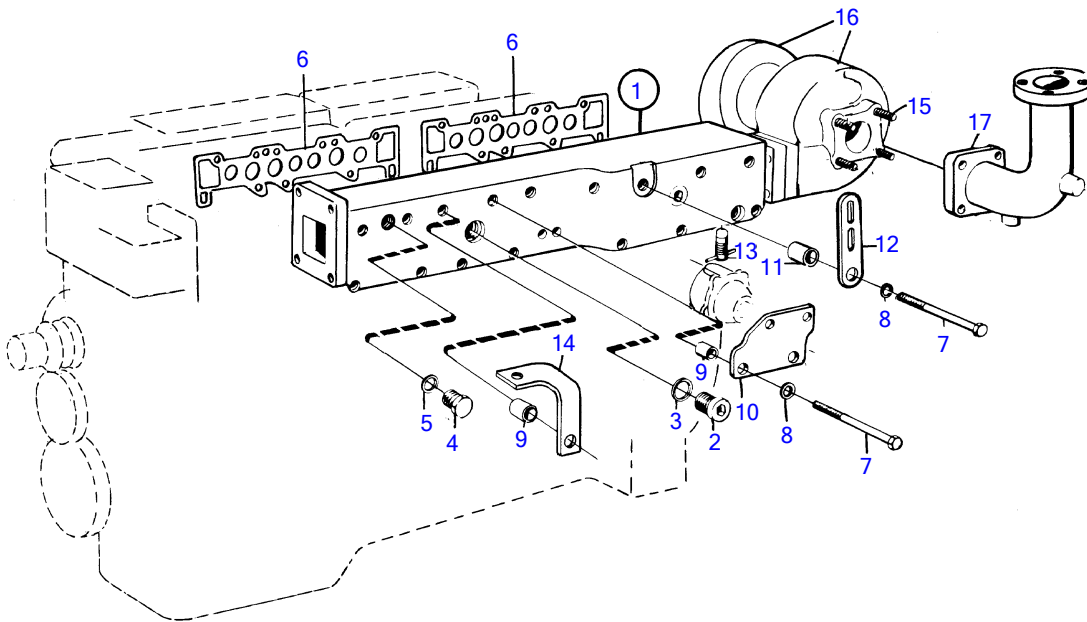

TAMD70E

5147

TAMD70E

| REF | PART NO. | QTY | DESCRIPTION | SEE SEC. | NOTES |
|-----|----------|-----|---------------------|----------|-----------------------------|
| 1 | (875706) | 1 | Exhaust pipe | | Obsolete part |
| 2 | 467367 | 6 | • Plug | | |
| 3 | 469328 | 6 | • Gasket | | |
| 4 | 301185 | 2 | • Plug | | |
| 5 | 957185 | 2 | • Gasket | | |
| 6 | 842531 | 2 | Gasket | | |
| 7 | 942338 | 4 | Hexagon screw | | L=114mm |
| | 955544 | 8 | Hexagon screw | | L=102mm |
| | 959797 | 7 | Hexagon screw | | L=140mm |
| | 959798 | 1 | Hexagon screw | | L=152mm |
| 8 | 942336 | 20 | Spring washer | | |
| 9 | (912127) | 4 | Spacer sleeve | | Obsolete part |
| 10 | (843974) | 1 | Bracket | | See group 2C, Obsolete part |
| 11 | (912128) | 1 | Spacer ring | | Obsolete part |
| 12 | 965535 | 1 | Bracket | | |
| 13 | 82745 | 1 | Shut-off cock | | |
| 14 | (844575) | 2 | Attaching plate | | Obsolete part |
| 15 | 924079 | 4 | Stud | | |
| 16 | | 1 | turbo | 16819 | |
| 17 | | 1 | exhaust elbow, hose | 16821 | |