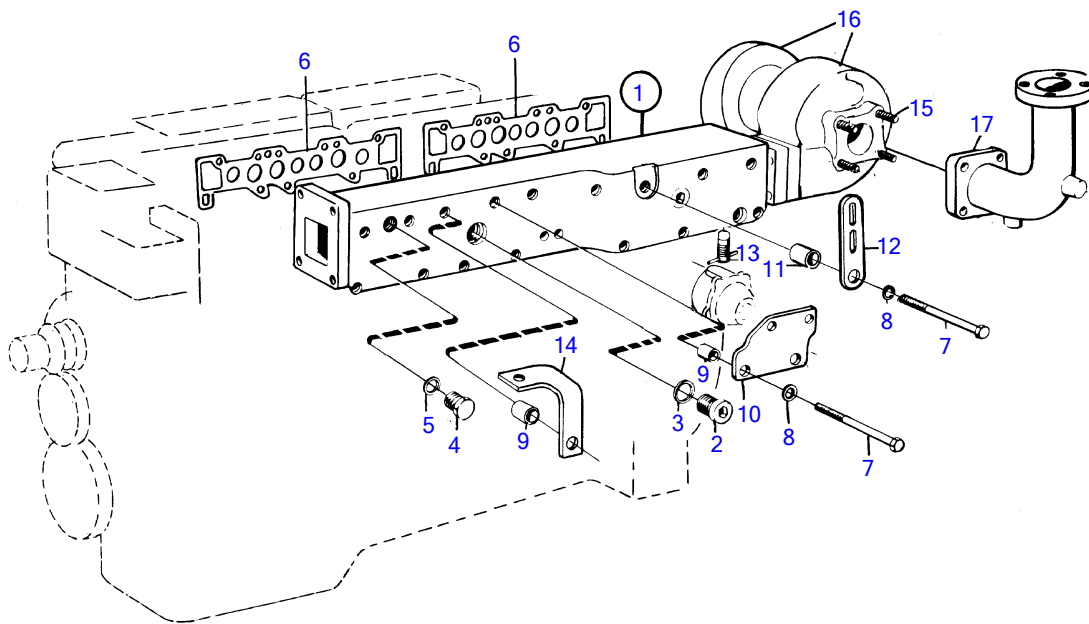

AQD70D, TAMD70D

5147

## AQD70D, TAMD70D

REF	PART NO.	QTY	DESCRIPTION	SEE SEC.	NOTES
1	(875706)	1	Exhaust pipe		Obsolete part
2	467367	6	• Plug		
3	469328	6	• Gasket		
4	301185	2	• Plug		
5	957185	2	• Gasket		
6	842531	2	Gasket		
7	942338	4	Hexagon screw		L=114mm
	955544	8	Hexagon screw		L=102mm
	959797	7	Hexagon screw		L=140mm
	959798	1	Hexagon screw		L=152mm
8	942336	20	Spring washer		
9	(912127)	4	Spacer sleeve		Obsolete part
10	(843974)	1	Bracket		Obsolete part, See group 2C
11			•		
12	965535	1	Bracket		
13	82745	1	Shut-off cock		
14	(844575)	2	Attaching plate		Obsolete part
15	924079	4	Stud		
16		1	turbo	16818	
17		1	exhaust elbow, hose	16826	