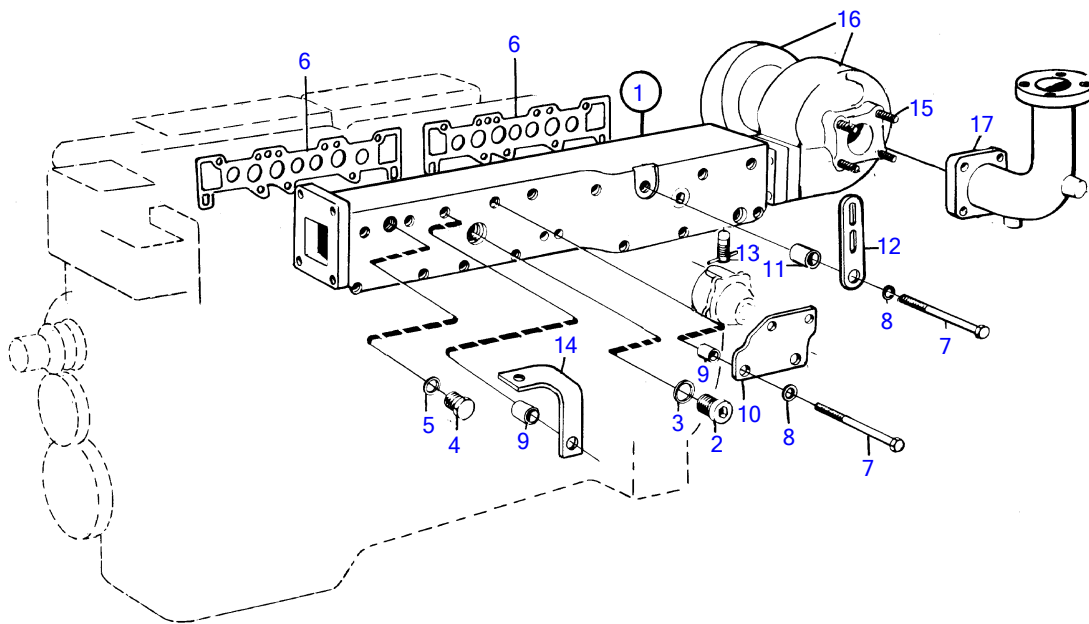

AQD70D, TAMD70D

5147

AQD70D, TAMD70D

REF	PART NO.	QTY	DESCRIPTION	SEE SEC.	NOTES
1	(875706)	1	Exhaust pipe		Obsolete part
2	467367	6	• Plug		
3	469328	6	• Gasket		
4	301185	2	• Plug		
5	957185	2	• Gasket		
6	842531	2	Gasket		
7	942338	4	Hexagon screw		L=114mm
	955544	8	Hexagon screw		L=102mm
	959797	7	Hexagon screw		L=140mm
	959798	1	Hexagon screw		L=152mm
8	942336	20	Spring washer		
9	(912127)	4	Spacer sleeve		Obsolete part
10	(843974)	1	Bracket		Obsolete part, See group 2C
11			•		
12	965535	1	Bracket		
13	82745	1	Shut-off cock		
14	(844575)	2	Attaching plate		Obsolete part
15	924079	4	Stud		
16		1	turbo	16818	
17		1	exhaust elbow, hose	16826	