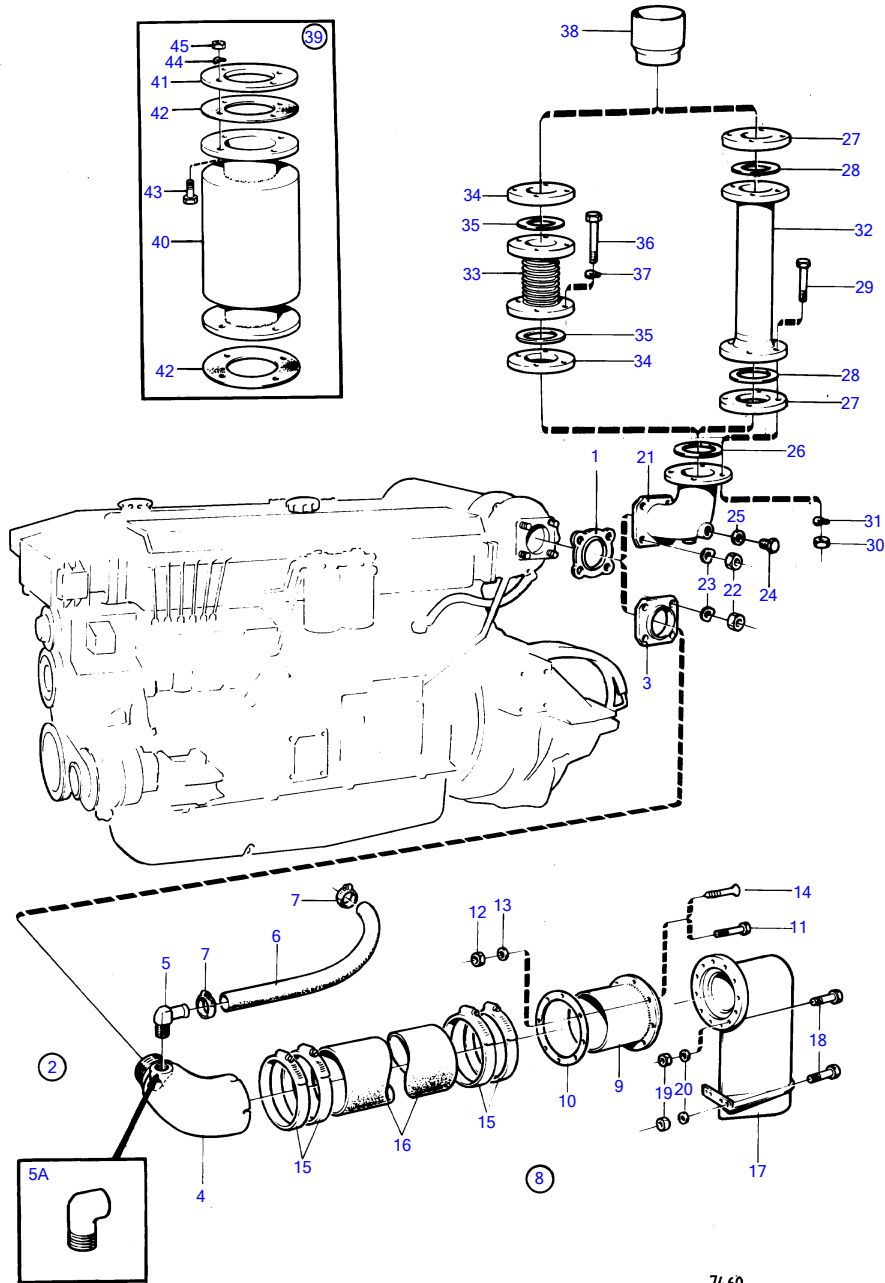

TAMD70E

7460

TAMD70E

REF	PART NO.	QTY	DESCRIPTION	NOTES
1	424631	1	Gasket	
2	(843364)	1	Exhaust riser	Obsolete part
3	823770	1	• Flange	
4	836745	1	• Exhaust riser	
5	943134	1	• Elbow nipple	
5A	(803809)	1	• Elbow	Obsolete part
6	(13430)	X	• Rubber hose	L=550mm, Obsolete part
7	961669	2	• Hose clamp	
8	(836732)	1	Hull fitting	Obsolete part
9	836757	1	• Hull fitting	
10	836758	1	• Gasket	
11	941815	8	• Cross recessed screw	L=45mm
12	940190	8	• Hexagon nut	
13	(836768)	8	• Spring washer	Obsolete part
14	(836769)	8	• Wood screw	Obsolete part, Alt L=38mm
15	943485	4	• Hose clamp	
16	828489	X	Exhaust hose	
17	836823	1	• Muffler	
18	(959942)	16	• Hexagon screw	Obsolete part
19	940190	16	• Hexagon nut	
20	940191	16	• Washer	
21	836057	1	Exhaust riser	
22	943927	4	Hexagon nut	
23	941908	4	Spring washer	
24	914392	2	Plug	
25	947626	2	Gasket	
26	862594	1	Gasket	
27	820915	2	• Flange	
28	862594	2	• Gasket	
29	955592	8	• Hexagon screw	
30	955829	8	• Hexagon nut	
31	941912	8	• Spring washer	
32	820900	1	• Exhaust hose	L=590mm
33	(843087)	1	Compensator	Obsolete part, L=85mm
	843088	1	Compensator	L=185mm
34	820905	2	Flange	
35	862594	2	Gasket	
36	955365	8	Hexagon screw	
37	941912	8	Spring washer	
38	(837614)	1	Connector	Obsolete part
39	(843313)	1	Muffler	Obsolete part
40	807704	1	• Muffler	
41	843304	2	• Flange	
42	843303	2	• Gasket	
43	955591	8	• Hexagon screw	
44	941912	8	• Spring washer	
45	955829	8	• Hexagon nut	