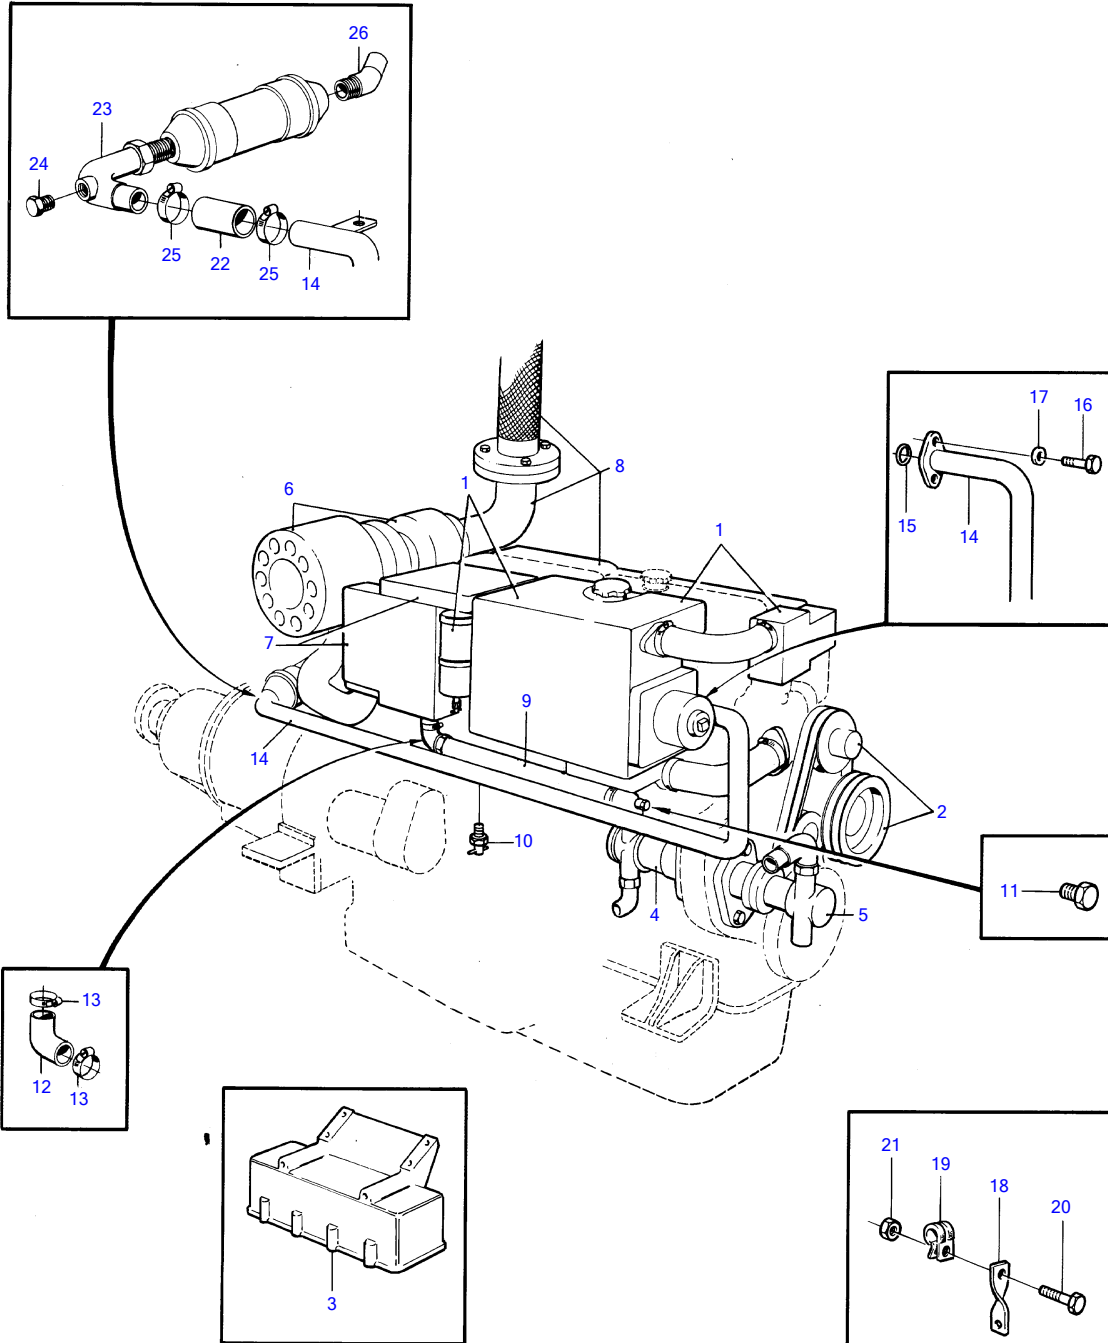

TAMD70D

5150

TAMD70D

REF	PART NO.	QTY	DESCRIPTION	SEE SEC.	NOTES
1		1	heat exchanger and thermostat with installation components	16831	
2		1	circulation pump and drive device with installation components	16816	
3		1	oil cooler and installation components	16835	
4		1	sea water pump and installation components	16813	
5		1	bilge pump and installation components		See group 9
6		1	turbo and air filter with installation components	16818	
7		1	induction manifold and aftercooler with installation components	16822	
8		1	exhaust manifold with installation components	16824	
9	(843881)	1	Tube		Obsolete part
10	82745	1	Shut-off cock		
11	192134	1	Plug		
12	837670	1	Hose hook		
13	943476	2	Hose clamp		
14	(843886)	1	Coolant pipe		Obsolete part
15	836778	1	Gasket		
16	940135	2	Hexagon screw		
17	941907	2	Spring washer		
18	(825629)	1	Anchorage		Obsolete part
19	943717	2	Clamp		
20	950046	1	Cross recessed screw		
21	950352	1	Lock nut		
22	942707	X	Hose		L=170mm
23	(942334)	1	Hose attachment		Obsolete part
24	192134	1	Plug		
25	943475	2	Hose clamp		
26	(836759)	1	Hose attachment		Obsolete part