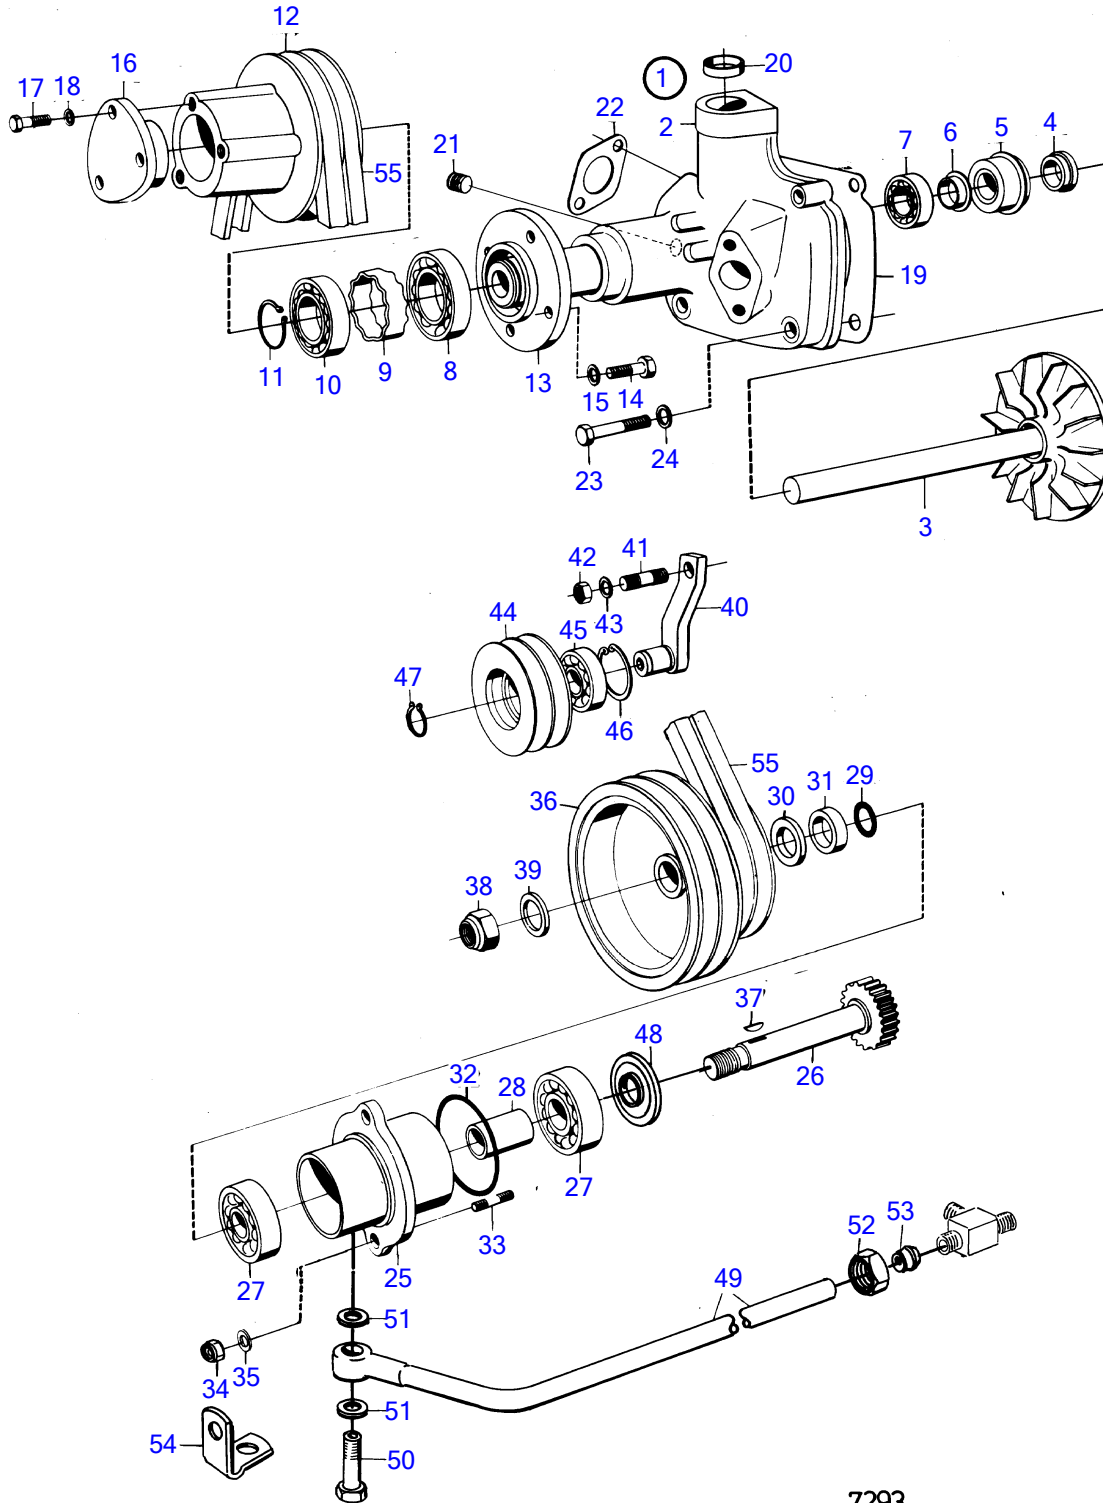

TAMD70E

7293

## TAMD70E

REF	PART NO.	QTY	DESCRIPTION	SEE SEC.	NOTES
1	843417	1	Water pump		
	3803211	1	Coolant pump, exch, exch		
2		1	• housing		
3	421148	1	• Shaft		
4	421306	1	• Wear ring		
5	1545283	1	• Sealing ring		
6	70913	1	• Deflector		
7	1660609	1	• Ball bearing		
8	181538	1	• Ball bearing		
9	823145	1	• Spacer sleeve		
10	19258	1	• Ball bearing		
11	914462	1	• Snap ring		
12	(843515)	1	• Pulley		Obsolete part
13	(823130)	1	• Companion flange		Obsolete part
14	955524	3	• Hexagon screw		
15	941907	3	• Spring washer		
16	(823131)	1	• Companion flange		Obsolete part
17	940135	3	• Hexagon screw		
18	941907	3	• Spring washer		
19	421215	1	• Gasket		
20	420162	1	• Seal		
			•	16832	
21	968145	1	• Plug		
22	420171	1	• Gasket		
			•	16835	
23	940161	6	Hexagon screw		
24	941907	6	Spring washer		
25	843661	1	Housing		
26	837704	1	Gear		
27	183731	2	Ball bearing		
28	(896605)	1	Spacer sleeve		Obsolete part
29	925059	1	O-ring		
30	896672	1	Spacer sleeve		
31	941899	1	Sealing ring		
32	949660	1	O-ring		
33	953259	2	Stud		
34	955827	2	Hexagon nut		
35	942336	2	Spring washer		
36	(843740)	1	Pulley		Obsolete part
37	909867	1	Flat key		
38	949399	1	Lock nut		
39	955900	1	Washer		
40	465473	1	Intermediate lever		
41	(953351)	1	Stud		Obsolete part
42	955828	1	Hexagon nut		
43	941911	1	Spring washer		
44	822551	1	V-belt pulley		
45	1544092	1	Ball bearing		
46	914533	1	Snap ring		
47	914462	1	Snap ring		
48	837705	1	Deflector		
49	843662	1	Pipe		
50	48634	1	Hollow screw		
51	947281	2	Gasket		
52	954356	1	Fitting nut		
53	954364	1	Sleeve		
54	(18301)	1	Attaching clamp		Obsolete part
55	958346	1	V-belt		
	875474	1	Overhaul kit		See group 10