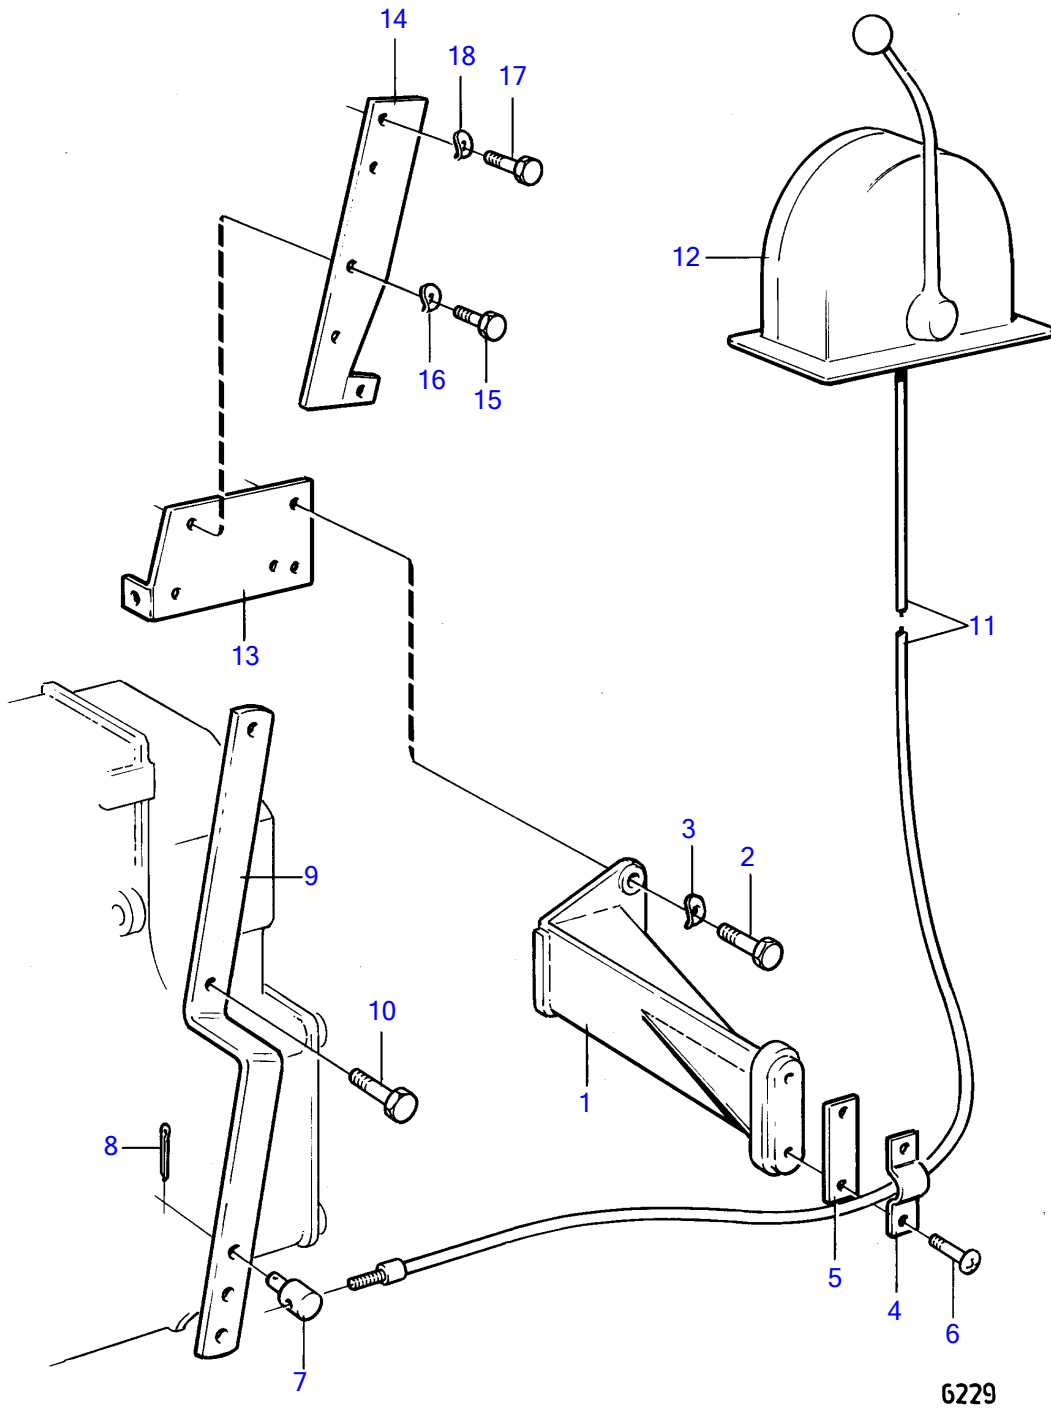

AQD70D, TAMD70D

AQD70D, TAMD70D

REF	PART NO.	QTY	DESCRIPTION	NOTES
1	(824428)	1	Bracket	Obsolete part
2	955513	3	Hexagon screw	
3	941906	3	Spring washer	
4	21471054	1	Bracket	
5	819068	1	Washer	
6	950021	2	Cross recessed screw	
7	804312	1	Cube	
8	17276	1	Split pin	
9	823695	1	Control arm	
10	955272	1	Hexagon screw	
11		1	control cable	See group 9
12		1	control	See group 9
13	(846159)	1	Plate	Obsolete part, MD70C,TMD70C with RQV governor.
14	(846158)	1	Control arm	Obsolete part, MD70C,TMD70C with RQV governor.
15	955270	2	Hexagon screw	MD70C,TMD70C with RQV governor.
16	941906	2	Spring washer	MD70C,TMD70C with RQV governor.
17	(950022)	2	Cross recessed screw	Obsolete part, MD70C,TMD70C with RQV governor.
18	941905	2	Spring washer	MD70C,TMD70C with RQV governor.
19	819809	1	Spring	MD70C,TMD70C with RQV governor.