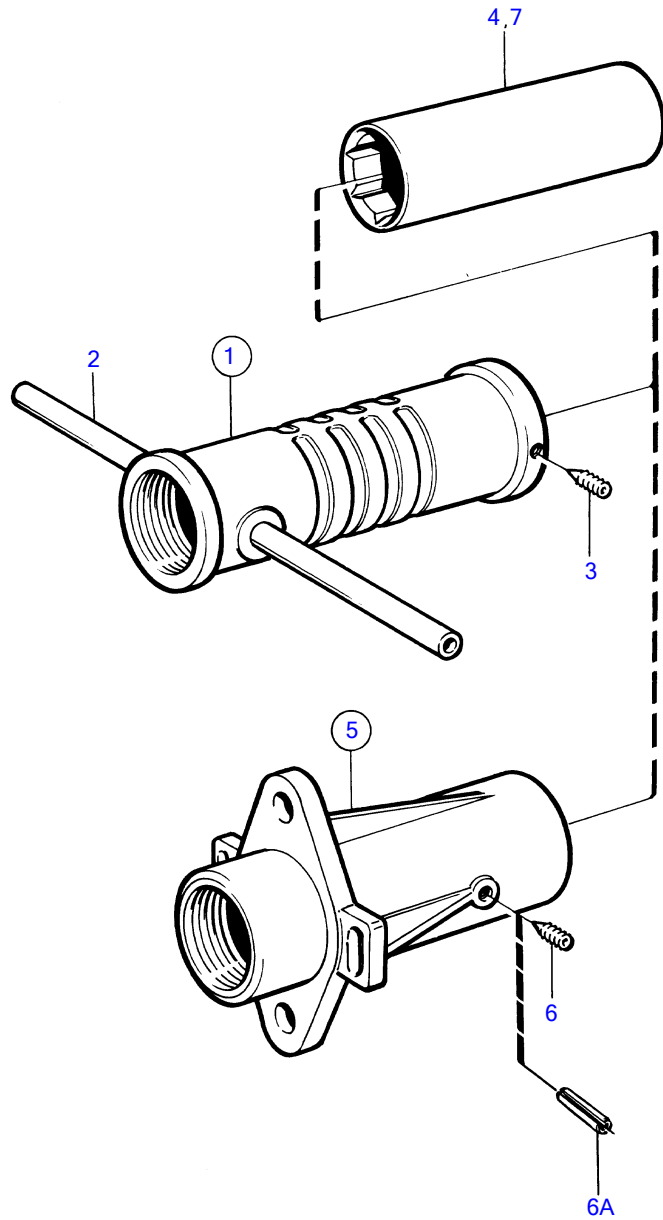

AD41D, D41D, TAM41D, TMD41D

11583

AD41D, D41D, TAMD41D, TMD41D

REF	PART NO.	QTY	DESCRIPTION	NOTES
5	828162	1	Stern bearing	D=40mm
	828188	1	Stern bearing	D=45mm
6A	(828296)	1	• Spring pin	Obsolete part
7	828131	1	• Rubber bearing	D=40mm
	828187	1	• Rubber bearing	D=45mm