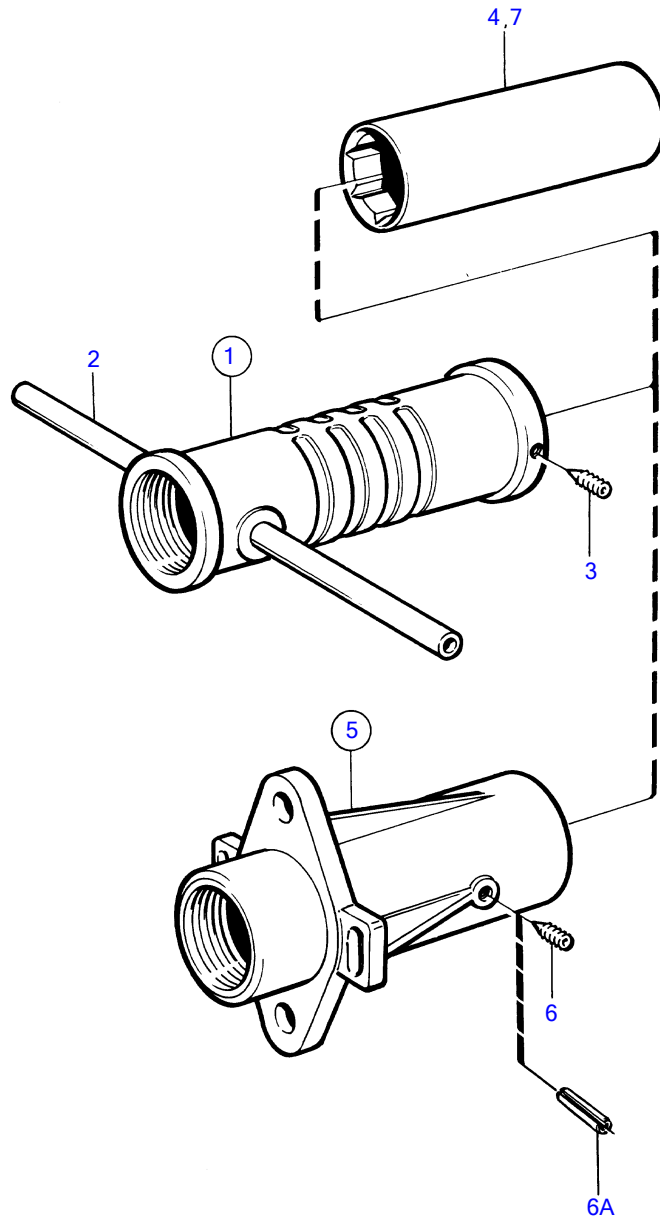

AD41D, D41D, TAM41D, TMD41D

11583

AD41D, D41D, TAMD41D, TMD41D

REF	PART NO.	QTY	DESCRIPTION	NOTES
1	827886	1	Stern bearing	D=30mm
	827887	1	Stern bearing	D=35mm
2	(827734)	2	• Tube	Obsolete part
3	942609	3	• Set screw	
4	812916	1	• Rubber bearing	D=30mm
	827175	1	• Rubber bearing	D=35mm
5	827781	1	Stern bearing	D=30mm
	827782	1	Stern bearing	D=35mm
6	942609	3	• Set screw	
7	812916	1	• Rubber bearing	D=30mm
	827175	1	• Rubber bearing	D=35mm