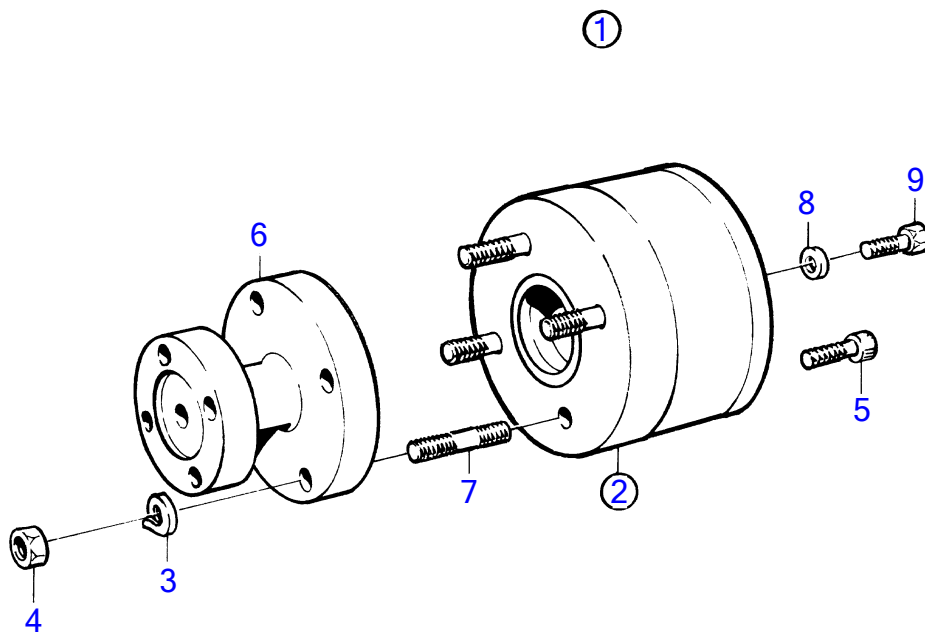

AD41D, D41D, TAM41D, TMD41D

9010

AD41D, D41D, TAMD41D, TMD41D

REF	PART NO.	QTY	DESCRIPTION	NOTES
1	(838471)	1	Spacer flange	Only center drilled 20mm, Obsolete part
2	(828831)	1	• Clutch	Obsolete part
3	941909	4	• • Spring washer	
4	955849	4	• • Hexagon nut	
5	959241	6	• • Hex. socket screw	
6		1	• Flange	
7		4	• Stud	
8	941908	4	• Spring washer	
9	970948	4	• Hexagon screw	(955318)