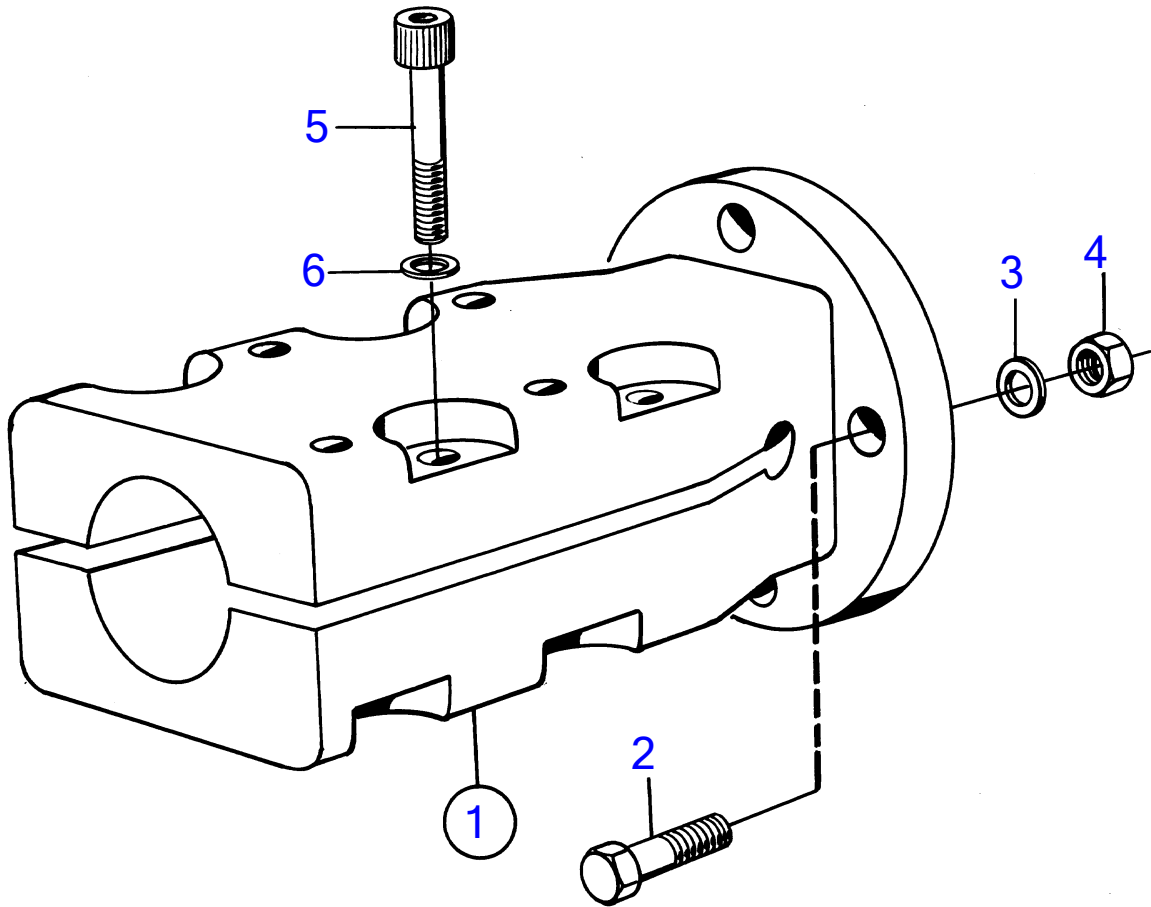

AD41D, D41D, TAMD41D, TMD41D

4623

AD41D, D41D, TAM41D, TMD41D

REF	PART NO.	QTY	DESCRIPTION	NOTES
1	(853794)	1	Clamp coupling	For 35mm propeller shaft., For PRM reverse gear., Obsolete part
2	955693	4	• Hexagon screw	L=38mm
	955691	4	• Hexagon screw	L=25mm
3	941909	4	• Spring washer	
4	950375	4	• Lock nut	
5	948670	8	• Hex. socket screw	
6	947345	8	• Washer	