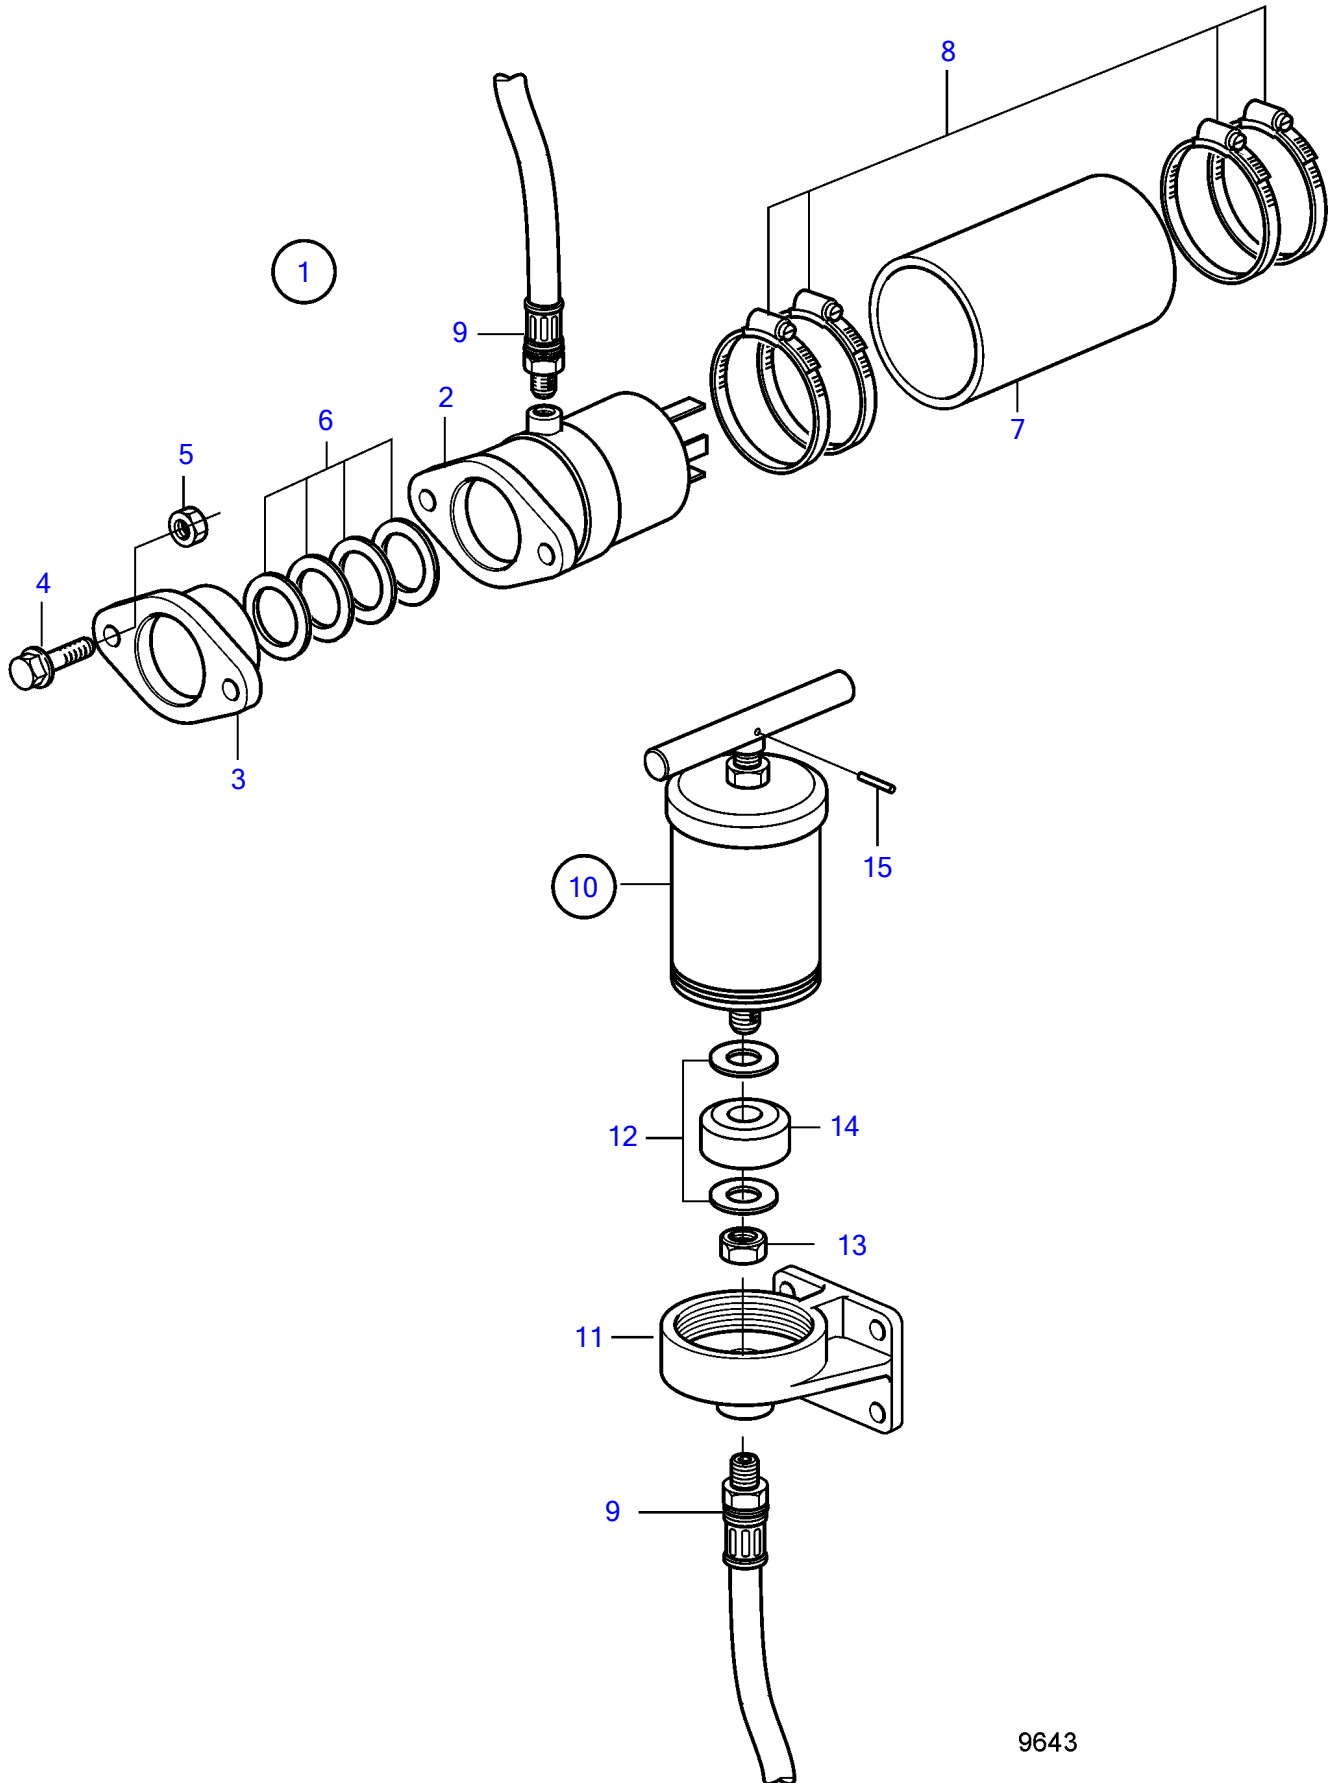

AD41D, D41D, TAM41D, TMD41D

9643

AD41D, D41D, TAMD41D, TMD41D

REF	PART NO.	QTY	DESCRIPTION	NOTES
1	859017	1	Stuffing box	D=45mm
2	(828191)	1	• Stuffing box	Obsolete part
3		1	• Gland	
4	963568	2	• Hexagon screw	
5	17624	2	• Hexagon nut	
6	859028	4	• Box gasket	
7	(828172)	1	• Hose	Obsolete part
8	961674	4	• Hose clamp	
9	833842	1	• Hose	
10	827184	1	• Grease press	
11		1	• • End cover	
12	948087	2	• • Washer	
13	950354	1	• • Lock nut	
14	815579	1	• • Leather cuff	
15	(907173)	1	• • Grooved pin	Obsolete part