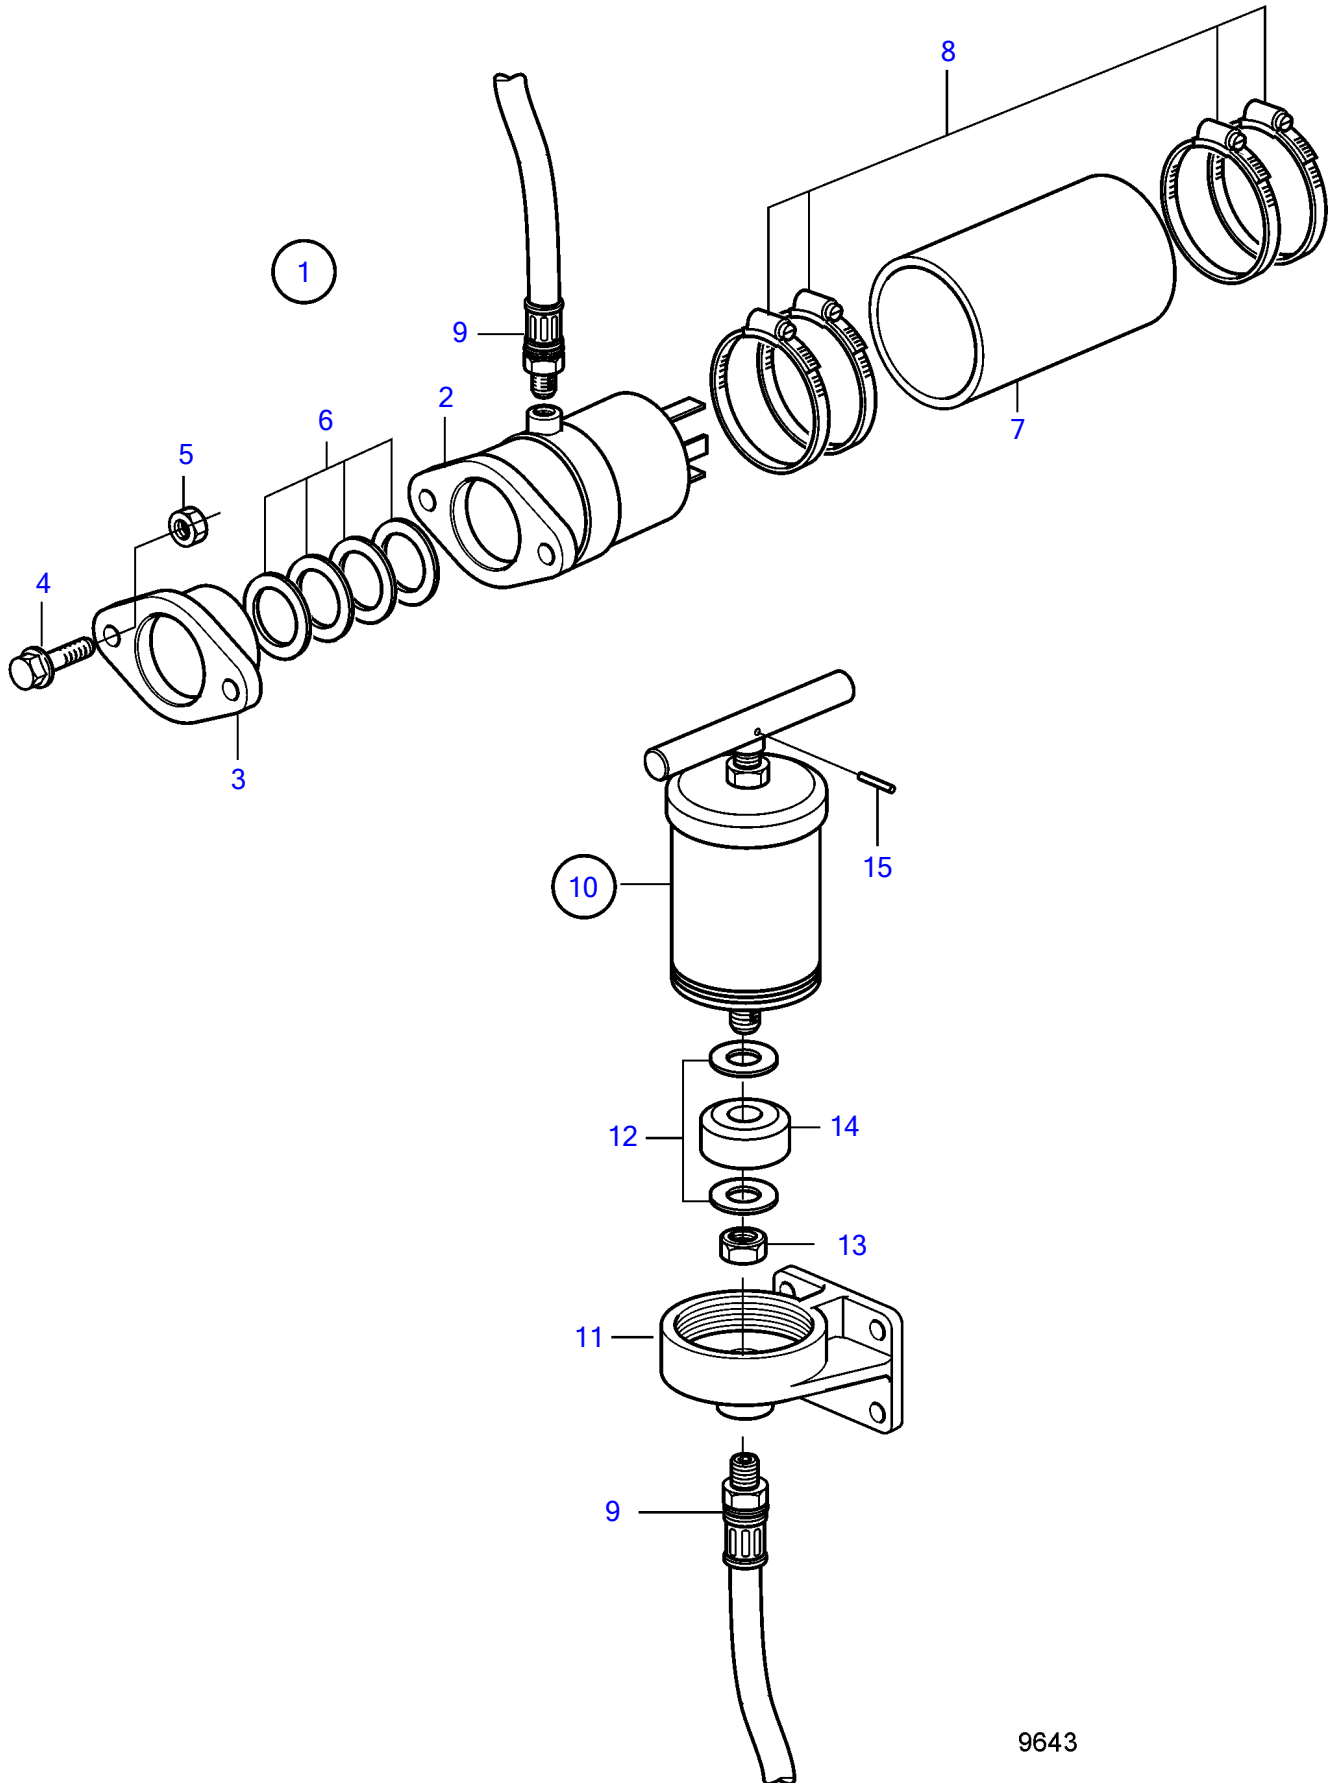

AD41D, D41D, TAM41D, TMD41D

9643

AD41D, D41D, TAMD41D, TMD41D

REF	PART NO.	QTY	DESCRIPTION	NOTES
1	859016	1	Stuffing box	D=40mm
2	(828137)	1	• Stuffing box	Obsolete part
3	(828287)	1	• Gland	Obsolete part
4	963568	2	• Hexagon screw	
5	17624	2	• Hexagon nut	
6	859008	4	• Box gasket	
7		1	• Hose	
8	961673	4	• Hose clamp	
9	833842	1	• Hose	
10	827184	1	• Grease press	
11		1	• • End cover	
12	948087	2	• • Washer	
13	950354	1	• • Lock nut	
14	815579	1	• • Leather cuff	
15	(907173)	1	• • Grooved pin	Obsolete part