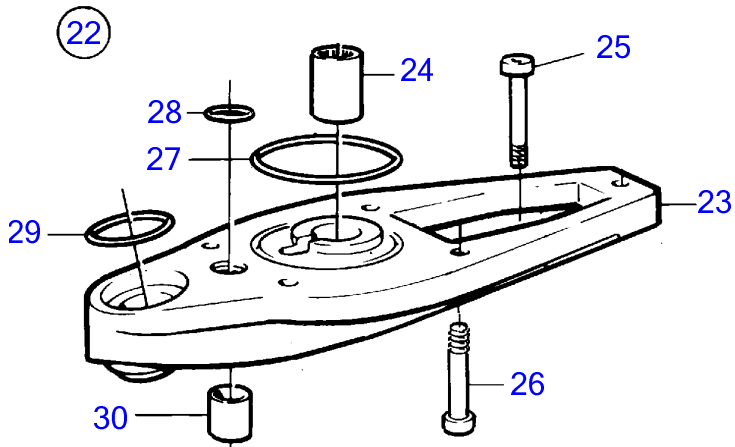

AD41D, D41D, TAMD41D, TMD41D

16576

AD41D, D41D, TAMD41D, TMD41D

REF	PART NO.	QTY	DESCRIPTION	NOTES
12	872090	1	Extension kit	Not for D42, D43 and D44
13	814319	1	• Intermediate section	
14	872128	1	• Splined sleeve	
15	872087	1	• Shaft	
16	941809	3	• Hex. socket screw	
17	941810	4	• Hex. socket screw	
18	925256	1	• O-ring	
19	125017	1	• O-ring	
20	941820	1	• O-ring	
21	897823	1	• Oil pipe	