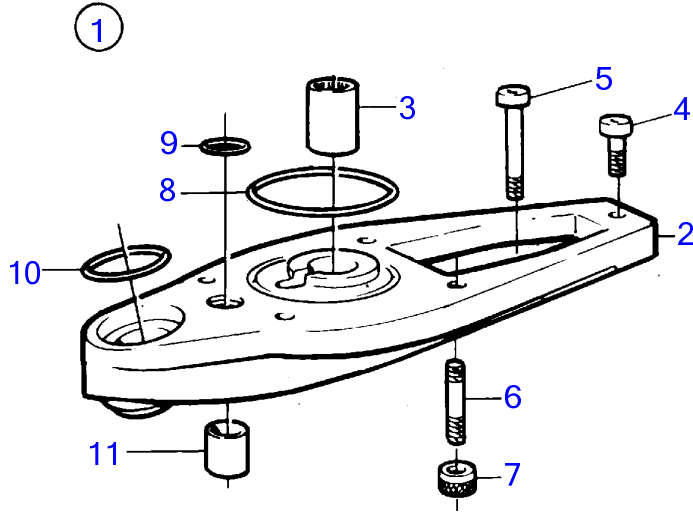

AD41D, D41D, TAMD41D, TMD41D

16576

AD41D, D41D, TAMD41D, TMD41D

REF	PART NO.	QTY	DESCRIPTION	NOTES
12	872090	1	Extension kit	Not for D42, D43 and D44
13	814319	1	• Intermediate section	
14	872128	1	• Splined sleeve	
15	872087	1	• Shaft	
16	941809	3	• Hex. socket screw	
17	941810	4	• Hex. socket screw	
18	925256	1	• O-ring	
19	125017	1	• O-ring	
20	941820	1	• O-ring	
21	897823	1	• Oil pipe	