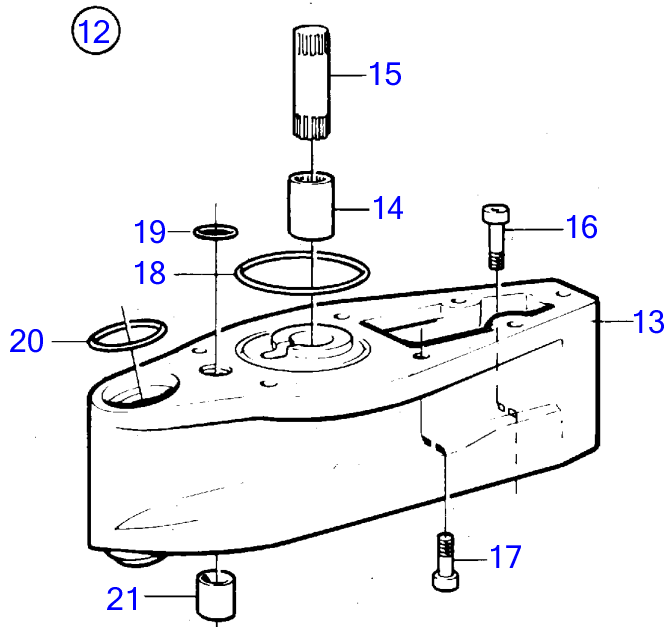

AD41D, D41D, TAMD41D, TMD41D

16576

AD41D, D41D, TAMD41D, TMD41D

REF	PART NO.	QTY	DESCRIPTION	NOTES
12	872090	1	Extension kit	Not for D42, D43 and D44
13	814319	1	• Intermediate section	
14	872128	1	• Splined sleeve	
15	872087	1	• Shaft	
16	941809	3	• Hex. socket screw	
17	941810	4	• Hex. socket screw	
18	925256	1	• O-ring	
19	125017	1	• O-ring	
20	941820	1	• O-ring	
21	897823	1	• Oil pipe	