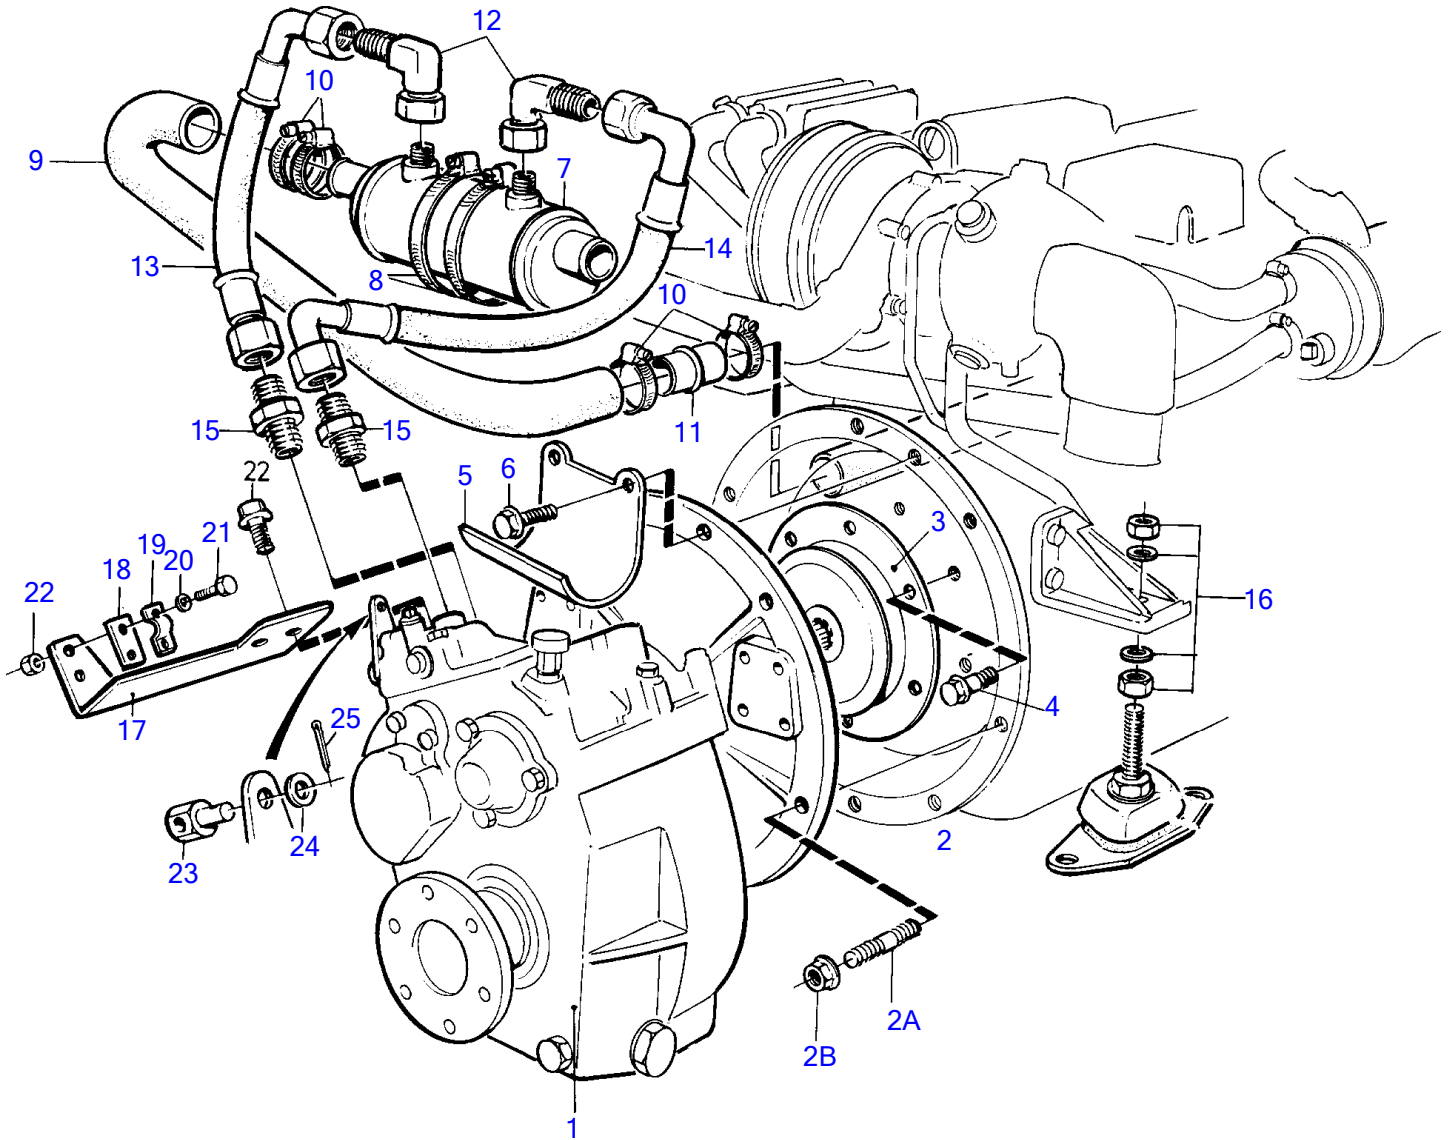

TAMD41D

TAMD41D

REF	PART NO.	QTY	DESCRIPTION	NOTES
1		1	Reversing gear	
2		1	Lock	
2A	953067	4	Stud	
2B	971095	4	Flange nut	
3	872987	1	Clutch	
4	946173	6	Flange screw	
5	859592	1	Bracket	
6	946752	5	Flange screw	
7	872626	1	Oil cooler	
8	961674	2	Hose clamp	
9	861089	1	Hose	
10	961669	4	Hose clamp	
11	861090	1	Tube	
12	946369	2	Elbow nipple	
13	872637	1	Hose	
14	872638	1	Hose	
15	856793	2	Nipple	
16		4	Engine suspension	See group 21
17	858366	1	Bracket	
18	819068	1	Washer	
19	21471054	1	Bracket	
20	940090	2	Washer	
21	955246	2	Hexagon screw	
22	946577	2	Lock nut	
23	833133	1	Cube	
24	955893	1	Washer	
25	17276	1	Split pin	