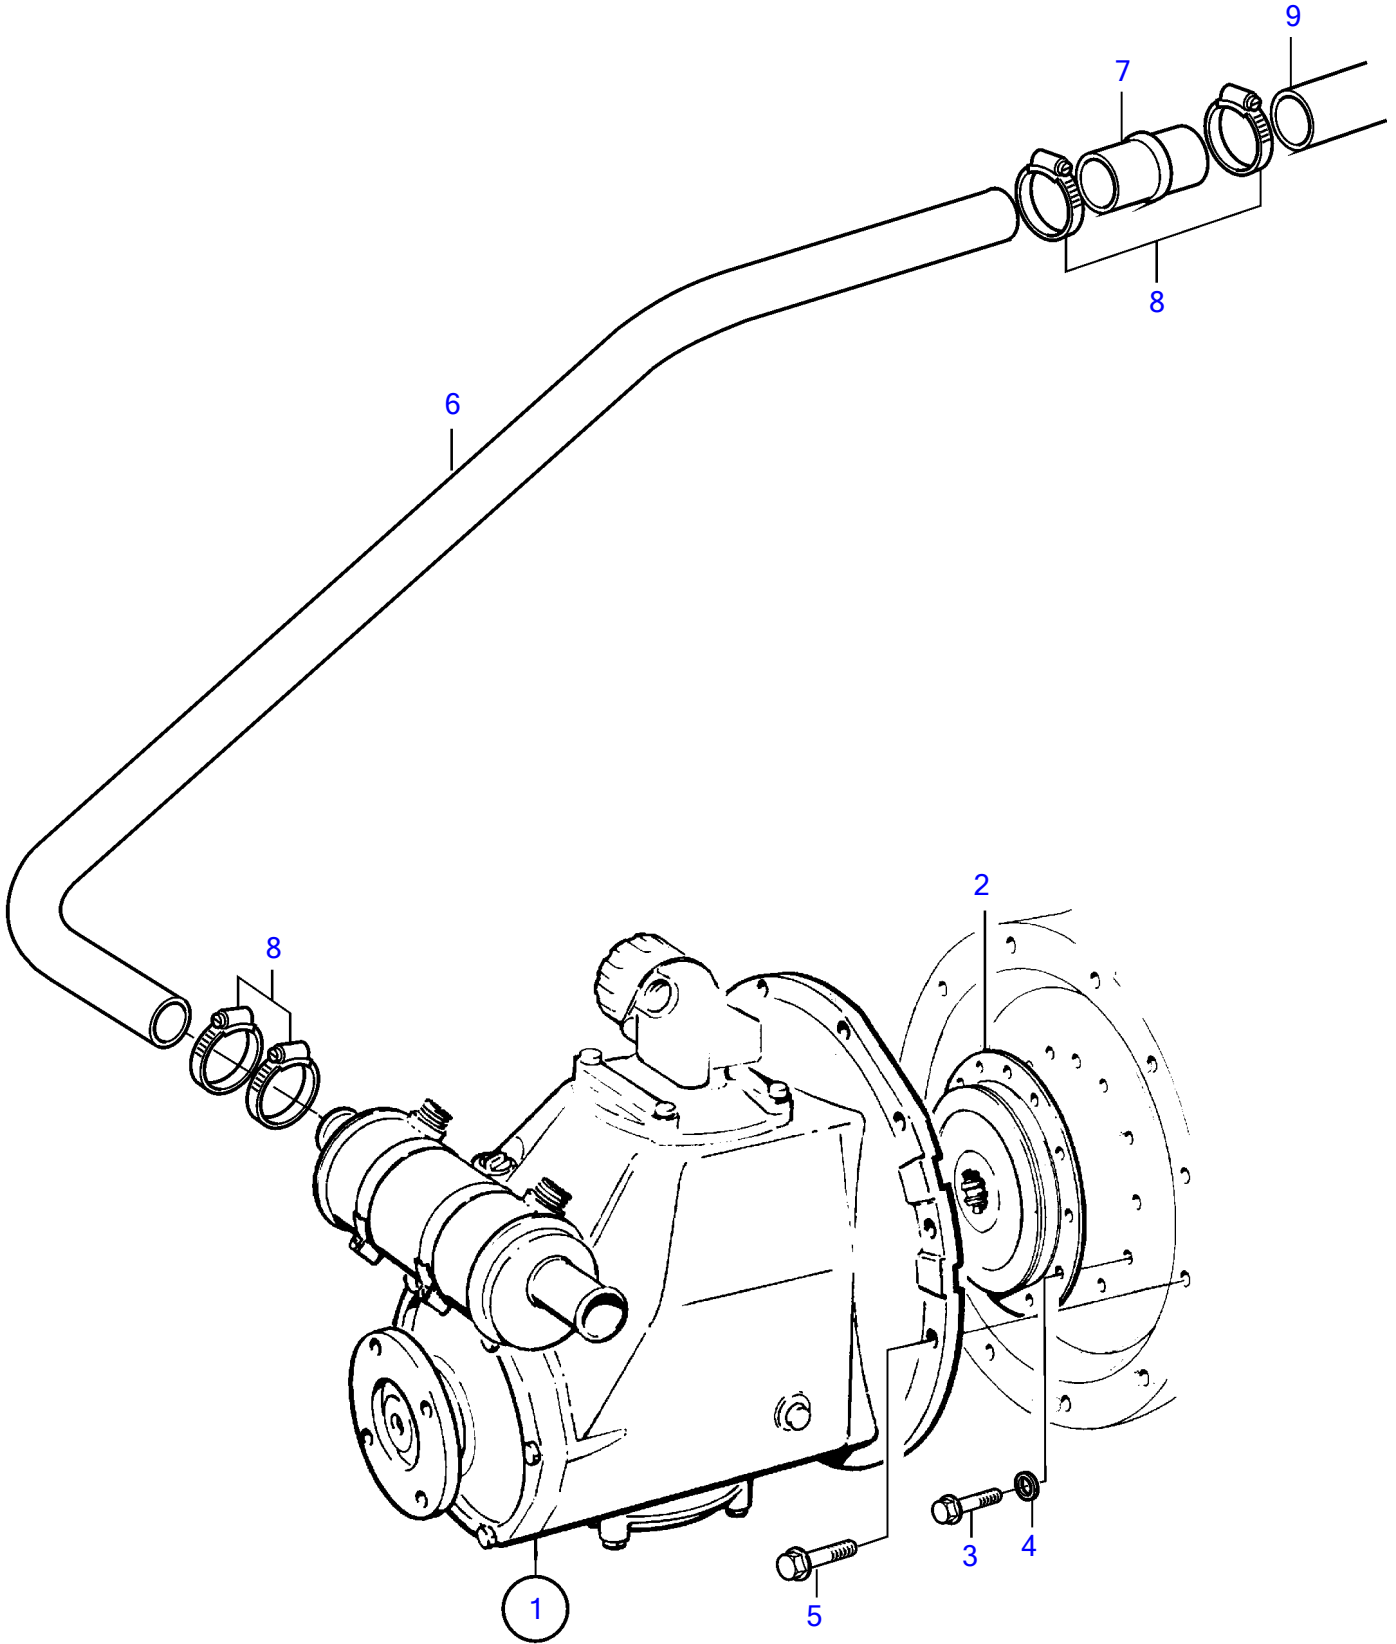

TAMD41D, TMD41D

TAMD41D, TMD41D

REF	PART NO.	QTY	DESCRIPTION	NOTES
1		1	Reversing gear	
2	854753	1	Vibration damper	
3	946173	6	Flange screw	
4	941907	6	Spring washer	
5	946752	9	Flange screw	
6	861089	1	Hose	
7	861090	1	Tube	
8	961669	4	Hose clamp	
9	861738	1	Hose	Reverse gear-sea water pump.