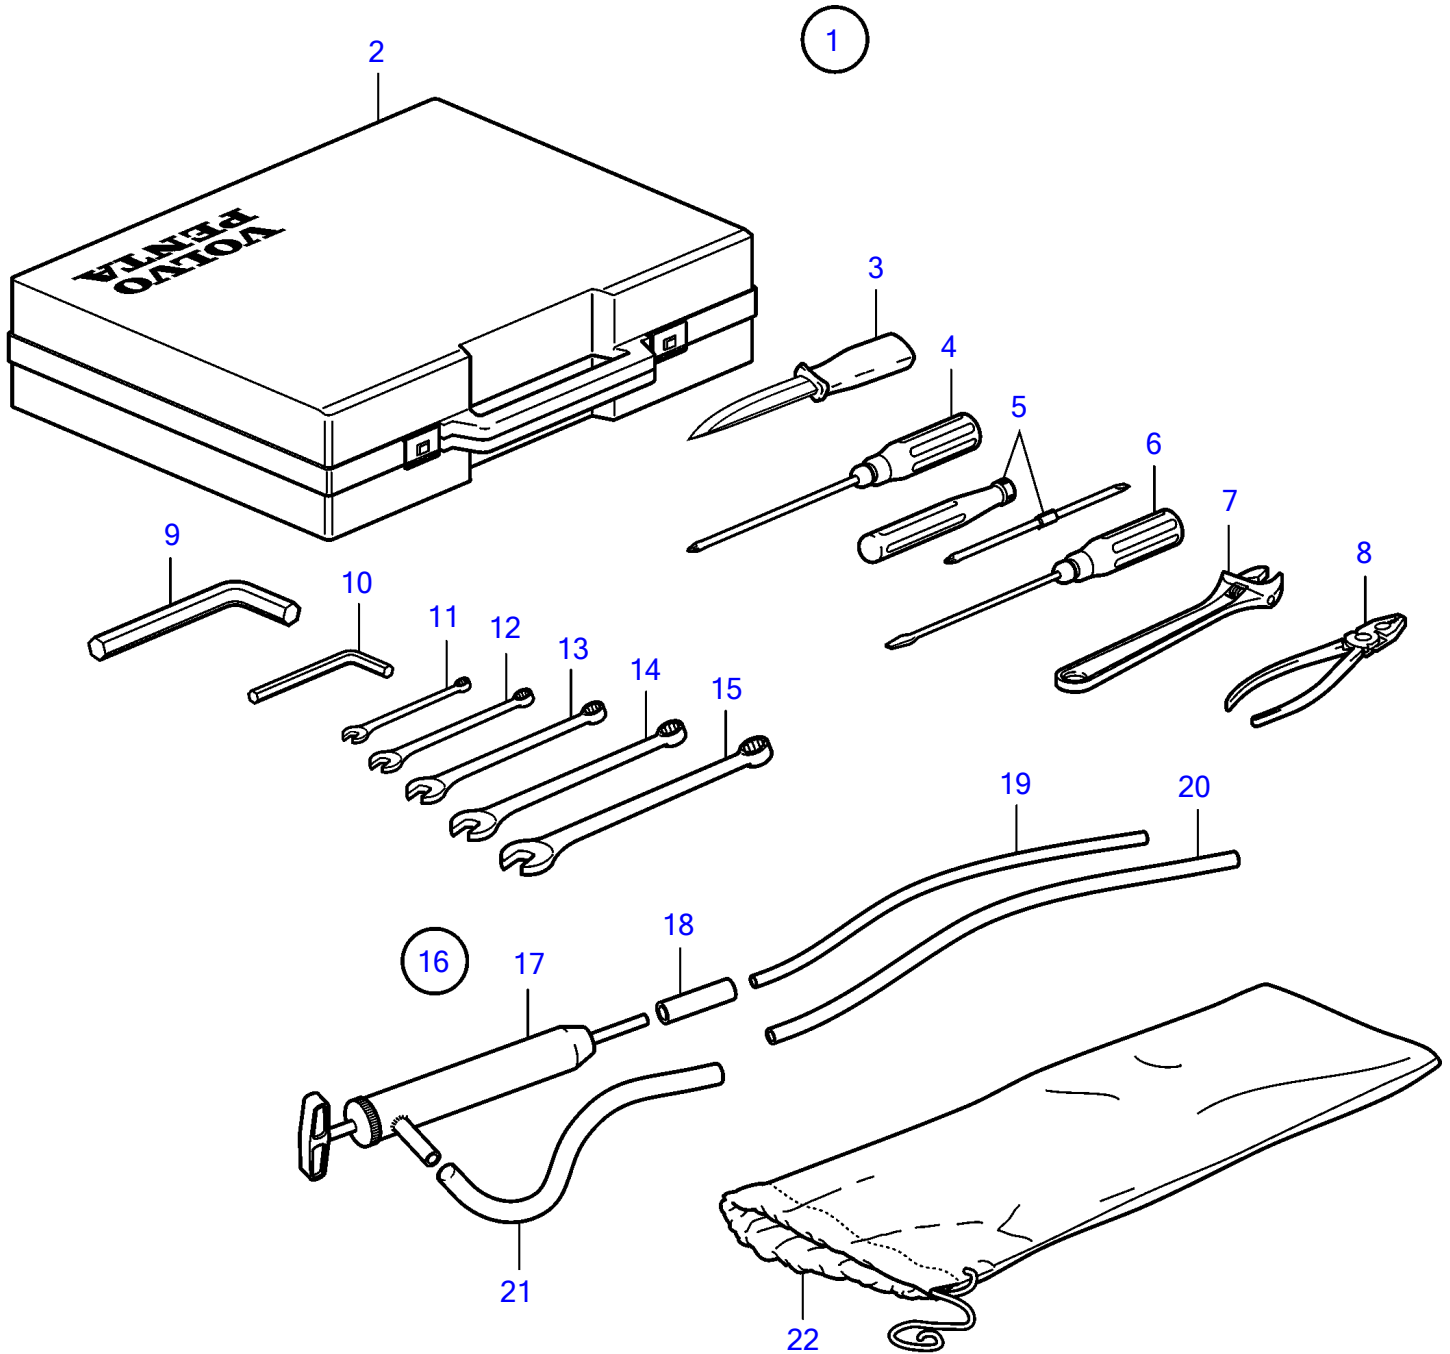

AD41D, D41D, TAMD41D, TMD41D

9236

AD41D, D41D, TAMD41D, TMD41D

REF	PART NO.	QTY	DESCRIPTION	NOTES
1	858282	1	Tool kit	
2	859370	1	• Tool bag	
3	(858280)	1	• Sheath knife	Obsolete part
4	(962183)	1	• Phillips screwdriver	Obsolete part
5	(963929)	1	• Combination screwdri	Obsolete part
6	804771	1	• Screwdriver	
7	755	1	• Adjustable wrench	
	3803911	1	• Alternator, exch, exch	
8	(858279)	1	• Combination pliers	Obsolete part
9	(914005)	1	• Allen wrench	Obsolete part
10	914002	1	• Allen wrench	
11	(858274)	1	• Tool	8mm, Obsolete part
12	(858275)	1	• Blocking key	10mm, Obsolete part
13	(858276)	1	• Blocking key	13mm, Obsolete part
14	(858277)	1	• Blocking key	17mm, Obsolete part
15	(858278)	1	• Blocking key	1/2", Obsolete part
16	875117	1	• Oil bilge pump	
17		1	• • Oil bilge pump	
18	(841046)	1	• • Rubber hose	Obsolete part
19	835964	1	• • Oil scavenging pipe	L=711mm
20	(841527)	1	• • Oil scavenging pipe	L=1000mm, Obsolete part
21	806282	1	• • Plastic hose	
22	844642	1	• • Tool bag	