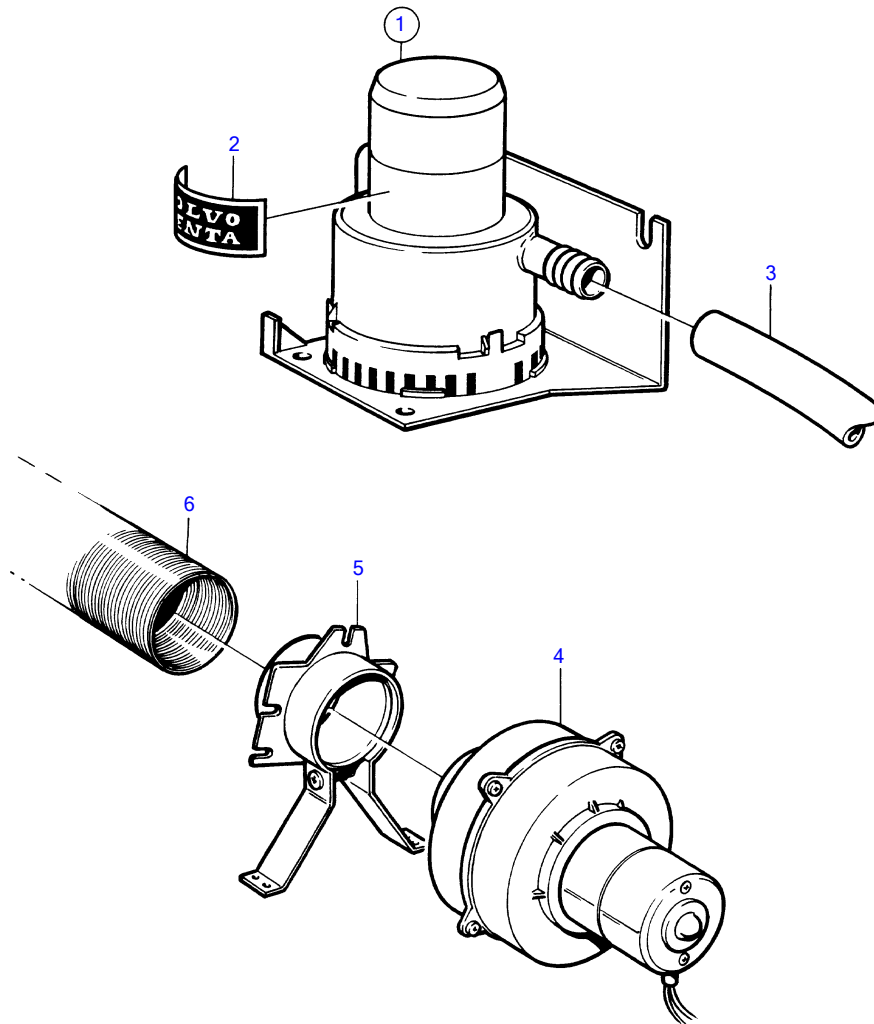

AD41D, D41D, TAM41D, TMD41D

9650

AD41D, D41D, TAMD41D, TMD41D

REF	PART NO.	QTY	DESCRIPTION	NOTES
1	828763	1	Bilge pump	
2	(843141)	1	• Decal	Obsolete part
3	952969	X	Hose	
4	(828797)	1	Fan	Obsolete part
5	828798	1	Mounting kit	
6	9518554	1	Hose	L=5000mm