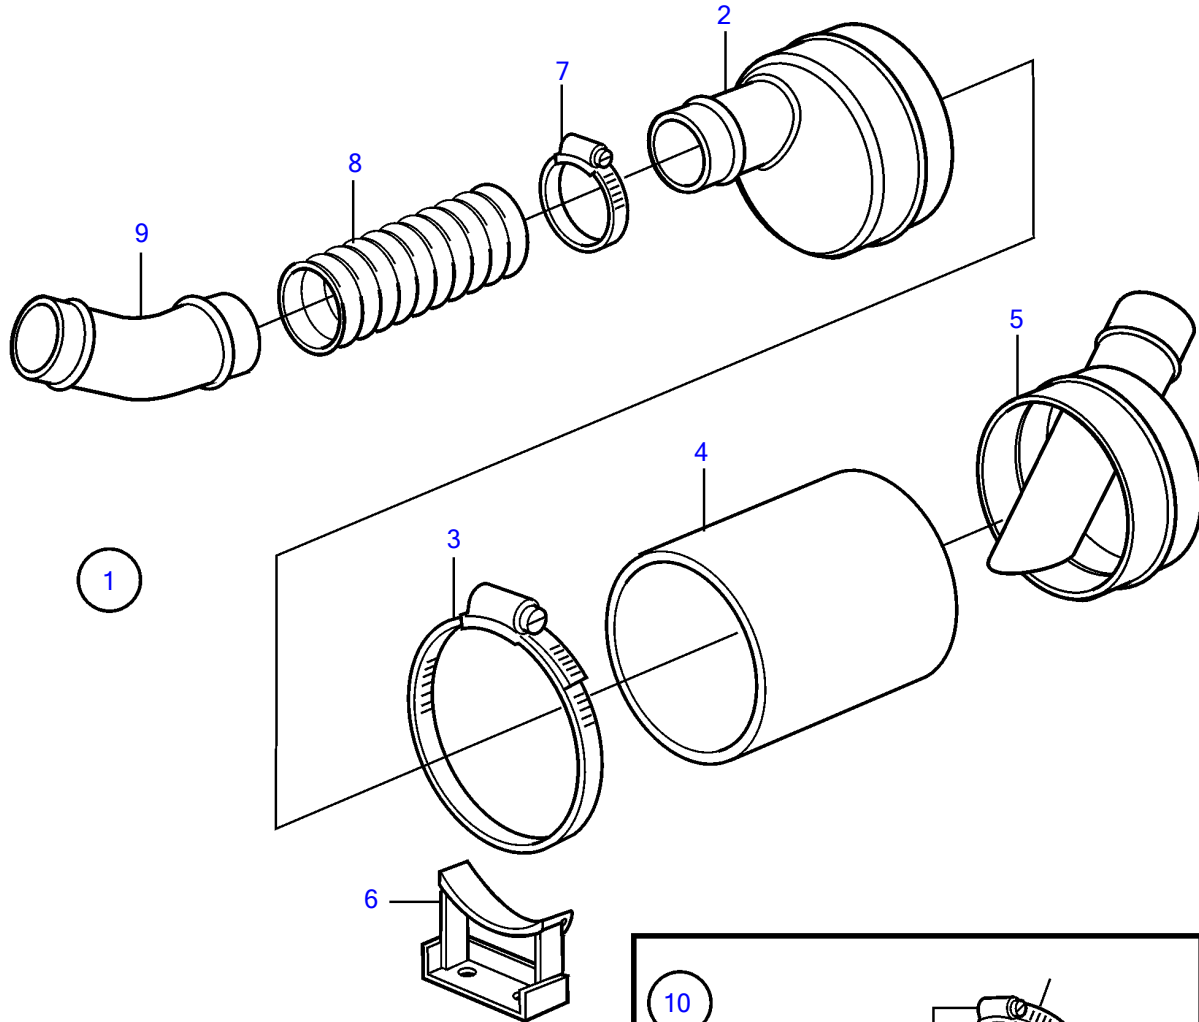

AD41D, D41D, TAM41D, TMD41D

AD41D, D41D, TAMD41D, TMD41D

REF	PART NO.	QTY	DESCRIPTION	NOTES
1	842768	1	Muffler	
2		1	• End plate	
3	949000	4	• Hose clamp	
4	842766	1	• Exhaust hose	
5		1	• End plate	
6	842767	2	• Bracket	
7	853012	X	Hose clamp	
8	1140667	X	Exhaust hose	(828729)
9	843287	1	Riser	
10	828295	1	Hull fitting	
11	828292	1	• Hull fitting	
12	828293	1	• Expander	
13		2	• Washer	
14	828412	1	• Washer	
15	853012	4	• Hose clamp	
16	828410	6	• Screw	
17	1140667	X	• Exhaust hose	(828729)