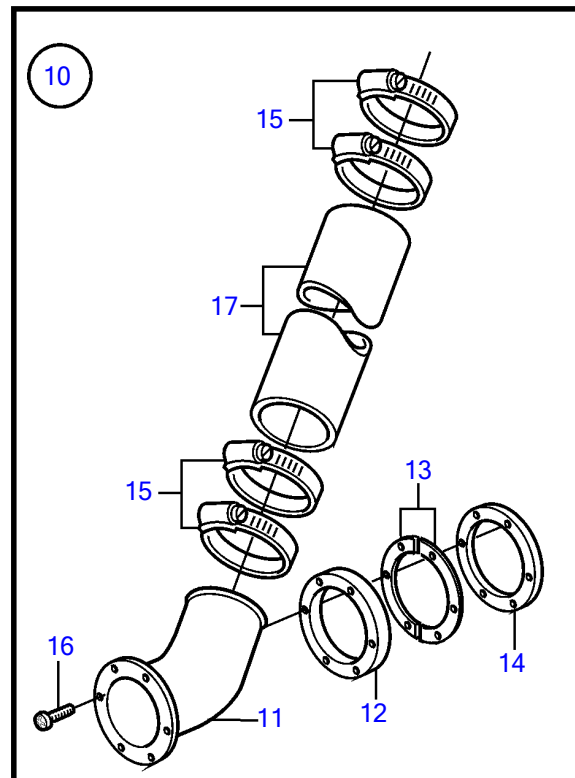

AD41D, D41D, TAM41D, TMD41D

AD41D, D41D, TAMD41D, TMD41D

REF	PART NO.	QTY	DESCRIPTION	NOTES
1	842768	1	Muffler	
2		1	• End plate	
3	949000	4	• Hose clamp	
4	842766	1	• Exhaust hose	
5		1	• End plate	
6	842767	2	• Bracket	
7	853012	X	Hose clamp	
8	1140667	X	Exhaust hose	(828729)
9	843287	1	Riser	
10	828295	1	Hull fitting	
11	828292	1	• Hull fitting	
12	828293	1	• Expander	
13		2	• Washer	
14	828412	1	• Washer	
15	853012	4	• Hose clamp	
16	828410	6	• Screw	
17	1140667	X	• Exhaust hose	(828729)