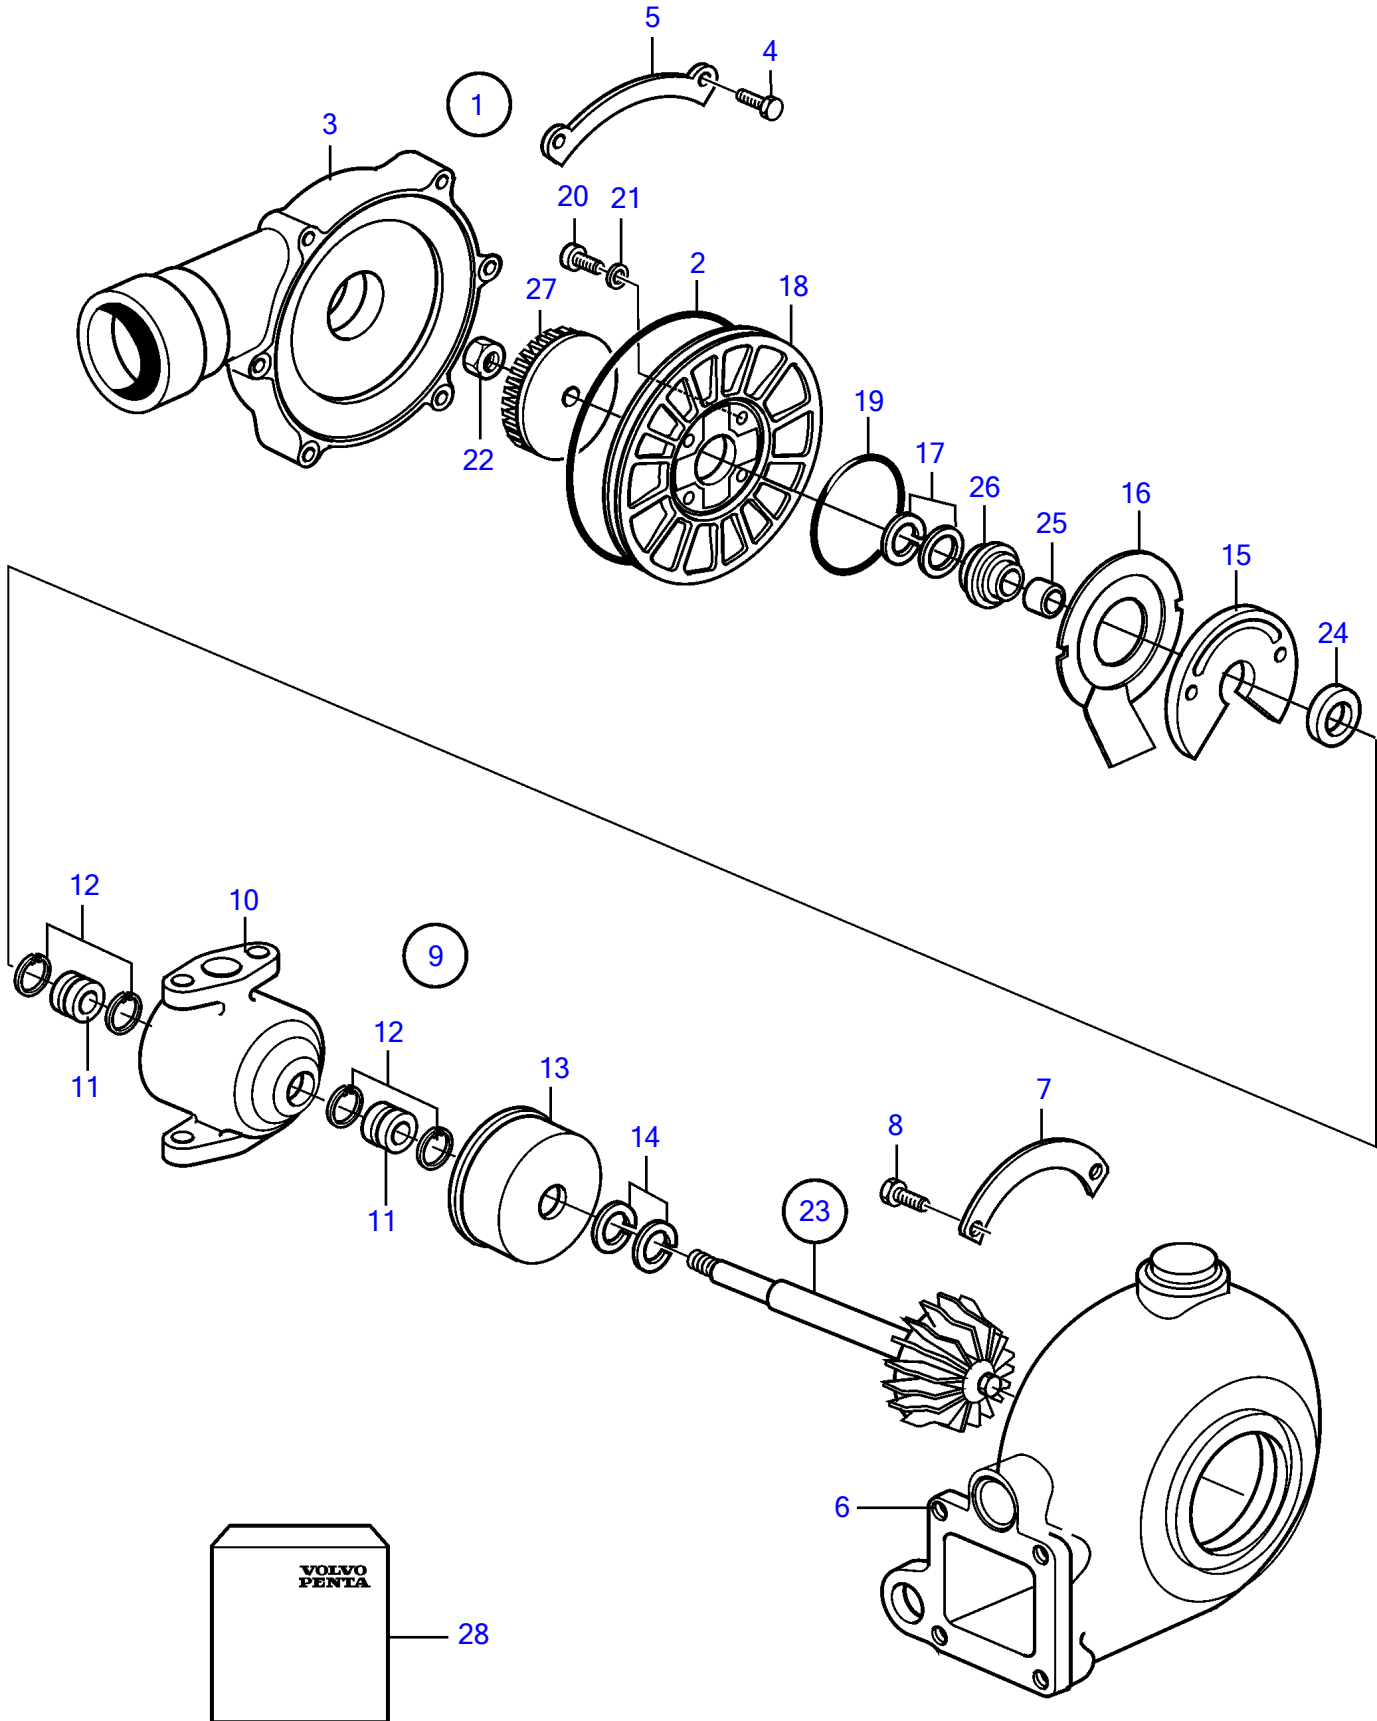

AD41D, D41D, TAM41D, TMD41D

AD41D, D41D, TAMD41D, TMD41D

REF	PART NO.	QTY	DESCRIPTION	SEE SEC.	NOTES
1	3802070	1	Turbocharger		(861260)
			• Bulletin 44-46	44-46-EN	Upgrade Turbo for D41A amd D41B Engines
2	838567	1	• O-ring		
3		1	• Housing		
4	955270	8	• Hexagon screw		Included in repair kit, (858661)
5	(858662)	4	• Segment		Obsolete part
6		1	• Turbine housing		
7	(858664)	3	• Segment		Obsolete part
8	955293	6	• Hexagon screw		
9	(861506)	1	• Bearing housing		Obsolete part
10		1	• • Bearing housing		
11	(838562)	2	• • Bushing		Obsolete part
12	(845042)	4	• • Lock ring		Obsolete part
13	(858668)	1	• • Heat shield		Obsolete part
14		2	• • Piston ring		Included in repair kit
15	(838565)	1	• • Bearing		Obsolete part
16	(845047)	1	• • Oil deflector		Obsolete part
17		1	• • Piston ring		Included in repair kit
18		1	• • Cover		
19	(838426)	1	• • O-ring		Obsolete part
20		4	• • Screw		Included in repair kit
21		4	• • Washer		
22		1	• • Nut		Included in repair kit
23	(861503)	1	• • Shaft		Obsolete part
24	(844000)	1	• • • Thrust ring		Obsolete part
25	(845050)	1	• • • Sleeve		Obsolete part
26	(858675)	1	• • • Seal		Obsolete part
27	(861504)	1	• • • Compressor wheel		Obsolete part
28	3827366	1	• • • Overhaul kit		
	861501	1	Repair kit		See group 99