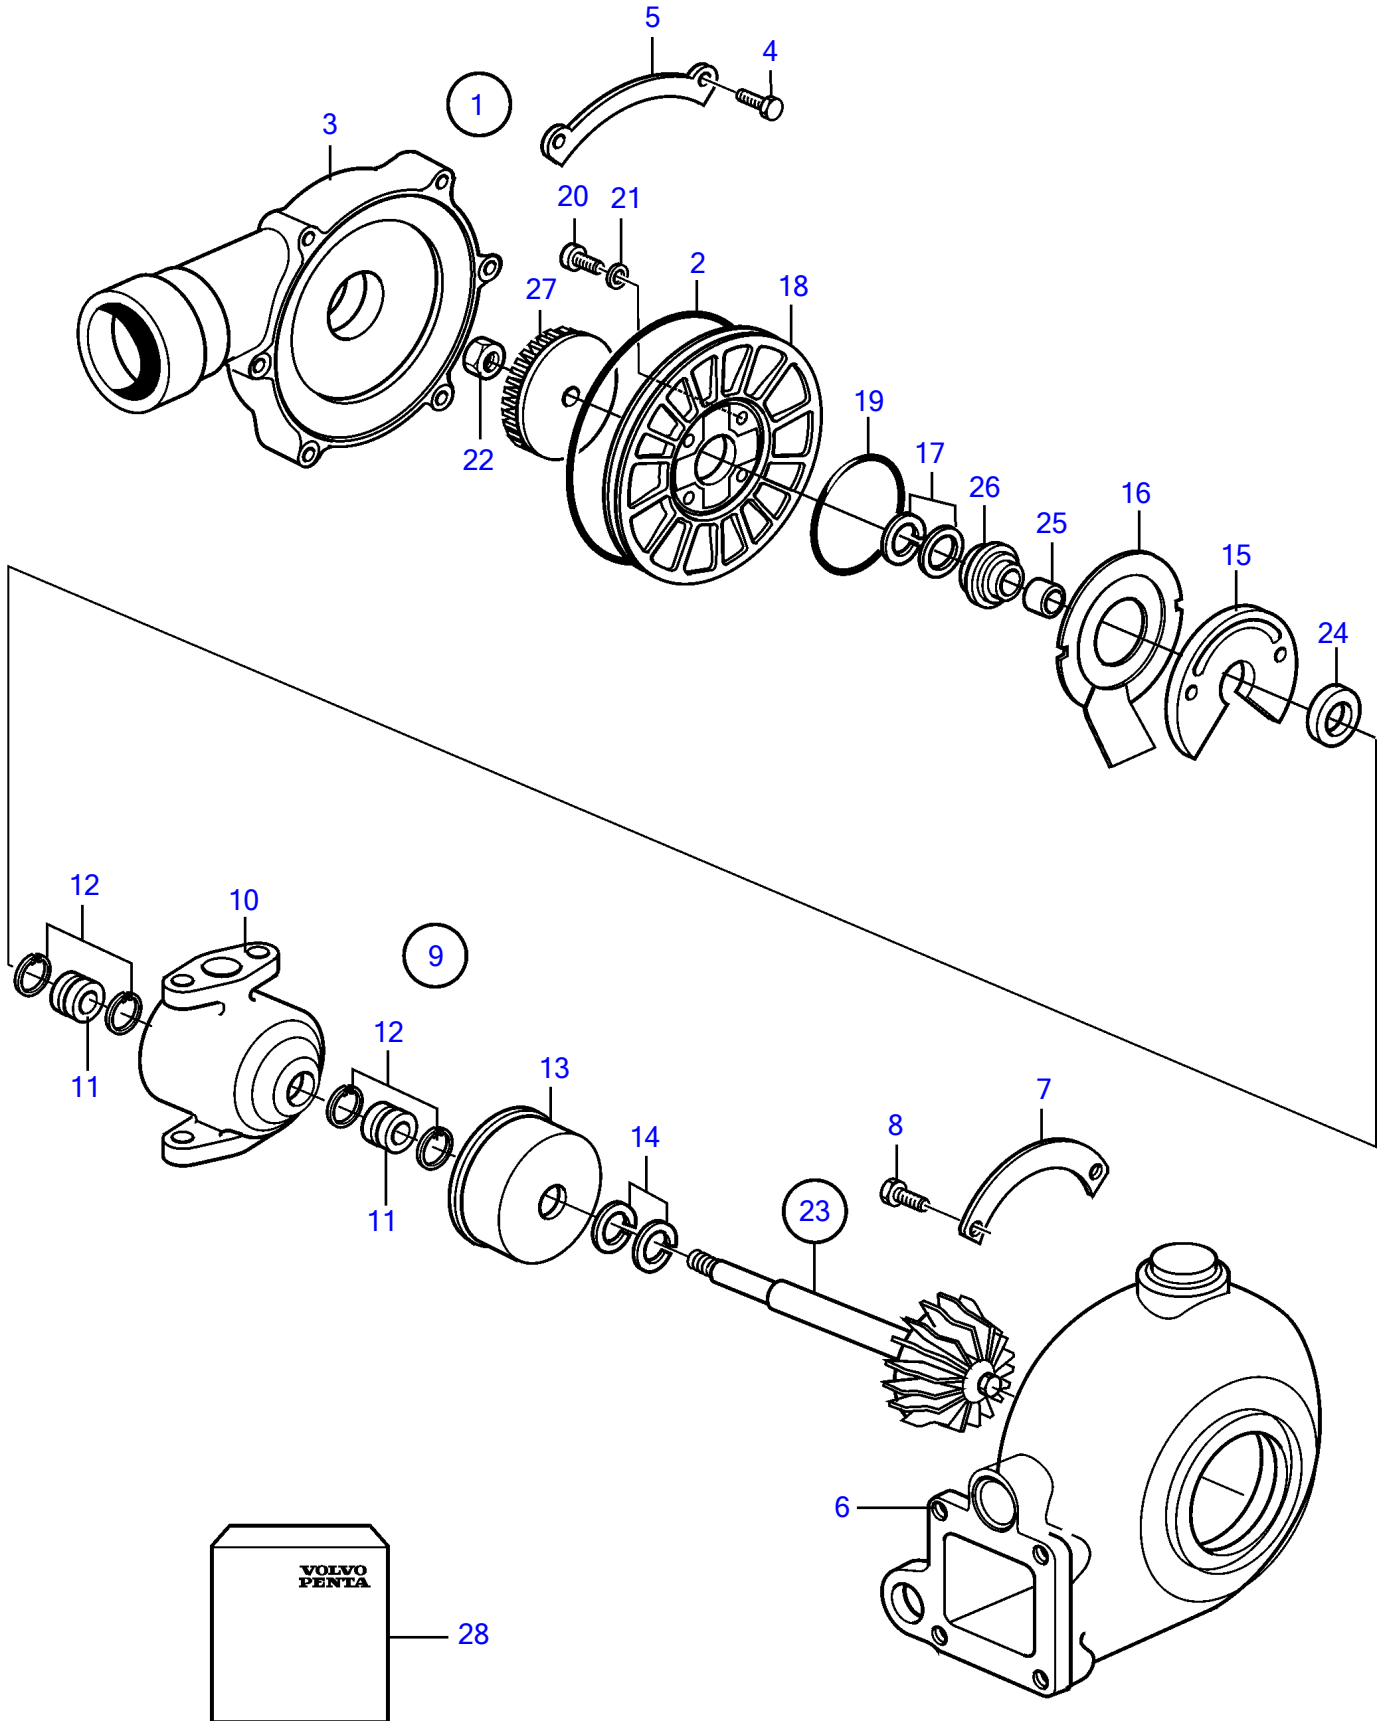

AD41D, D41D, TAM41D, TMD41D

AD41D, D41D, TAMD41D, TMD41D

REF	PART NO.	QTY	DESCRIPTION	NOTES
1	3802060		Turbo	(860916)
2	838567	1	• O-ring	Included in repair kit
3		1	• Housing	
4	955270	8	• Hexagon screw	Included in repair kit, (858661)
5	(858662)	4	• Segment	Obsolete part
6		1	• Turbine housing	
7	(858664)	3	• Segment	Obsolete part
8	955293	6	• Hexagon screw	
9	(858705)	1	• Bearing housing	Obsolete part
10		1	• • Bearing housing	
11	(838562)	2	• • Bushing	Obsolete part
12	(845042)	4	• • Lock ring	Obsolete part
13	(858668)	1	• • Heat shield	Obsolete part
14		2	• • Piston ring	Included in repair kit
15	(858710)	1	• • Thrust bearing	Obsolete part
16	(845047)	1	• • Oil deflector	Obsolete part
17		1	• • Piston ring	Included in repair kit
18		1	• • Cover	
19	(838426)	1	• • O-ring	Obsolete part
20	845829	4	• • Screw	
21	(838568)	4	• • Washer	Obsolete part
22		1	• • Nut	Included in repair kit
23	(861503)	1	• • Shaft	Obsolete part
24	(844000)	1	• • • Thrust ring	Obsolete part
25	(845050)	1	• • • Sleeve	Obsolete part
26	(858675)	1	• • • Seal	Obsolete part
27	(3581660)	1	• • • Compressor wheel	Obsolete part
28	3827366	1	• • • Overhaul kit	
	861501	1	Repair kit	See group 99