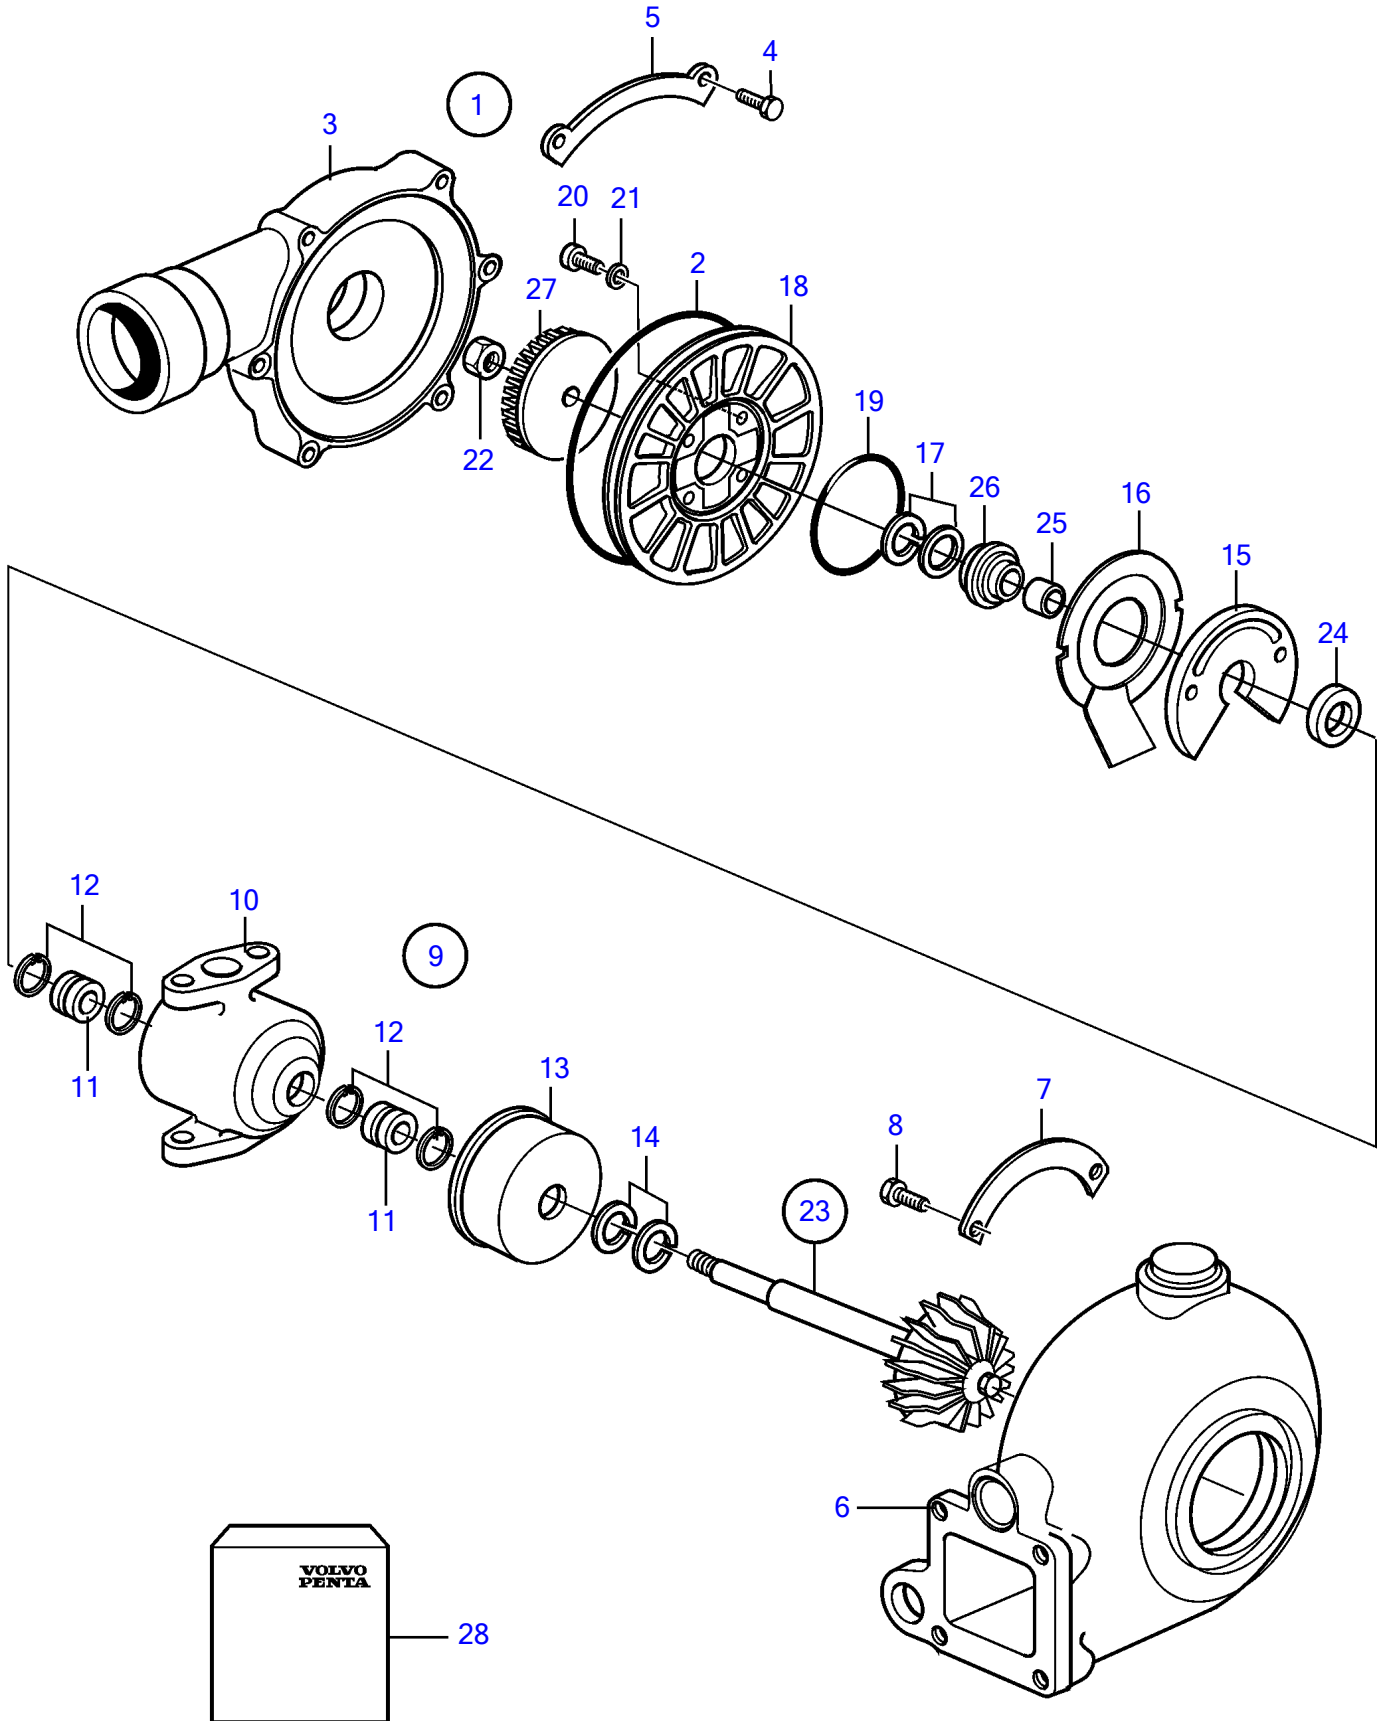

AD41D, D41D, TAM41D, TMD41D

## AD41D, D41D, TAMD41D, TMD41D

REF	PART NO.	QTY	DESCRIPTION	NOTES
1	3802060		Turbo	(860916)
2	838567	1	• O-ring	Included in repair kit
3		1	• Housing	
4	955270	8	• Hexagon screw	Included in repair kit, (858661)
5	(858662)	4	• Segment	Obsolete part
6		1	• Turbine housing	
7	(858664)	3	• Segment	Obsolete part
8	955293	6	• Hexagon screw	
9	(858705)	1	• Bearing housing	Obsolete part
10		1	• • Bearing housing	
11	(838562)	2	• • Bushing	Obsolete part
12	(845042)	4	• • Lock ring	Obsolete part
13	(858668)	1	• • Heat shield	Obsolete part
14		2	• • Piston ring	Included in repair kit
15	(858710)	1	• • Thrust bearing	Obsolete part
16	(845047)	1	• • Oil deflector	Obsolete part
17		1	• • Piston ring	Included in repair kit
18		1	• • Cover	
19	(838426)	1	• • O-ring	Obsolete part
20	845829	4	• • Screw	
21	(838568)	4	• • Washer	Obsolete part
22		1	• • Nut	Included in repair kit
23	(861503)	1	• • Shaft	Obsolete part
24	(844000)	1	• • • Thrust ring	Obsolete part
25	(845050)	1	• • • Sleeve	Obsolete part
26	(858675)	1	• • • Seal	Obsolete part
27	(3581660)	1	• • • Compressor wheel	Obsolete part
28	3827366	1	• • • Overhaul kit	
	861501	1	Repair kit	See group 99