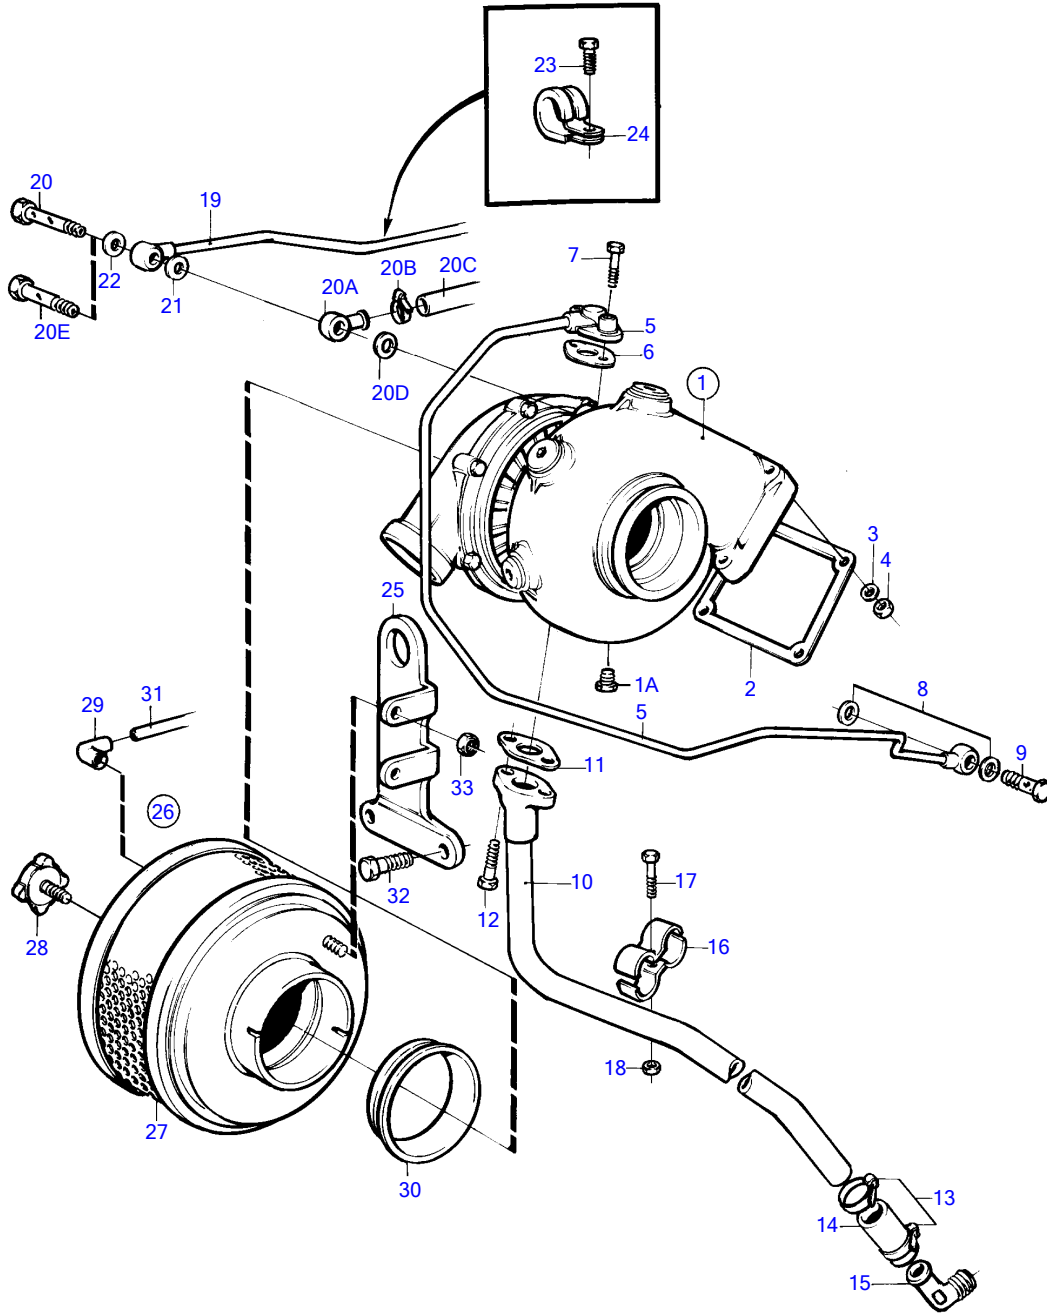

AD41D, D41D

11497

AD41D, D41D

REF	PART NO.	QTY	DESCRIPTION	SEE SEC.	NOTES
1	3802070	1	Turbocharger		Product no. 868666, 868667, 868668, 868669, 868670, 868671.
			• Bulletin 44-46	44-46-EN	Upgrade Turbo for D41A and D41B Engines
1			•	860	
1A	192134	1	Plug		
2	859111	1	Gasket		
3	955895	4	Washer		
4	940183	4	Hexagon nut		
5	838869	1	Oil pressure pipe		
6	420641	1	Gasket		
7	945444	1	Flange screw		L=25mm
	946671	1	Flange screw		L=30mm
8	969011	2	Gasket		
9	25167	1	Hollow screw		
10	838820	1	Oil return pipe		
11	860105	1	Gasket		
12	945444	2	Flange screw		
13	943474	2	Hose clamp		
14	466328	1	Rubber hose		
15	843879	1	Elbow nipple		
16	820851	2	Clamp		
17	968855	1	Flange screw		
18	945407	1	Flange nut		
19	860215	1	Air vent hose		Turbo-thermostat housing.
20	947975	1	Hollow screw		M12
20A	858750	1	Banjo nipple		
20B	945652	1	Hose clamp		
20C	942700	X	Hose		Expansion tank-Turbo.
20D	11994	1	Gasket		
21	11994	1	Gasket		
22	11994	1	Gasket		
23	965175	2	Flange screw		
24	952624	2	Clamp		
25	838829	1	Bracket		
26	861434	1	Air cleaner		
			• Bulletin 44-47	44-47-EN	New Air Filter for 31, 41 and TAMD42WJ Engines
27	858488	1	• Air filter insert		
28	859729	1	• Knob		
29	861391	1	• Protecting sleeve		
30	838855	1	Sealing ring		
31	946234	X	Tube		L=380mm
32	973083	2	Flange screw		
33	945407	2	Flange nut		