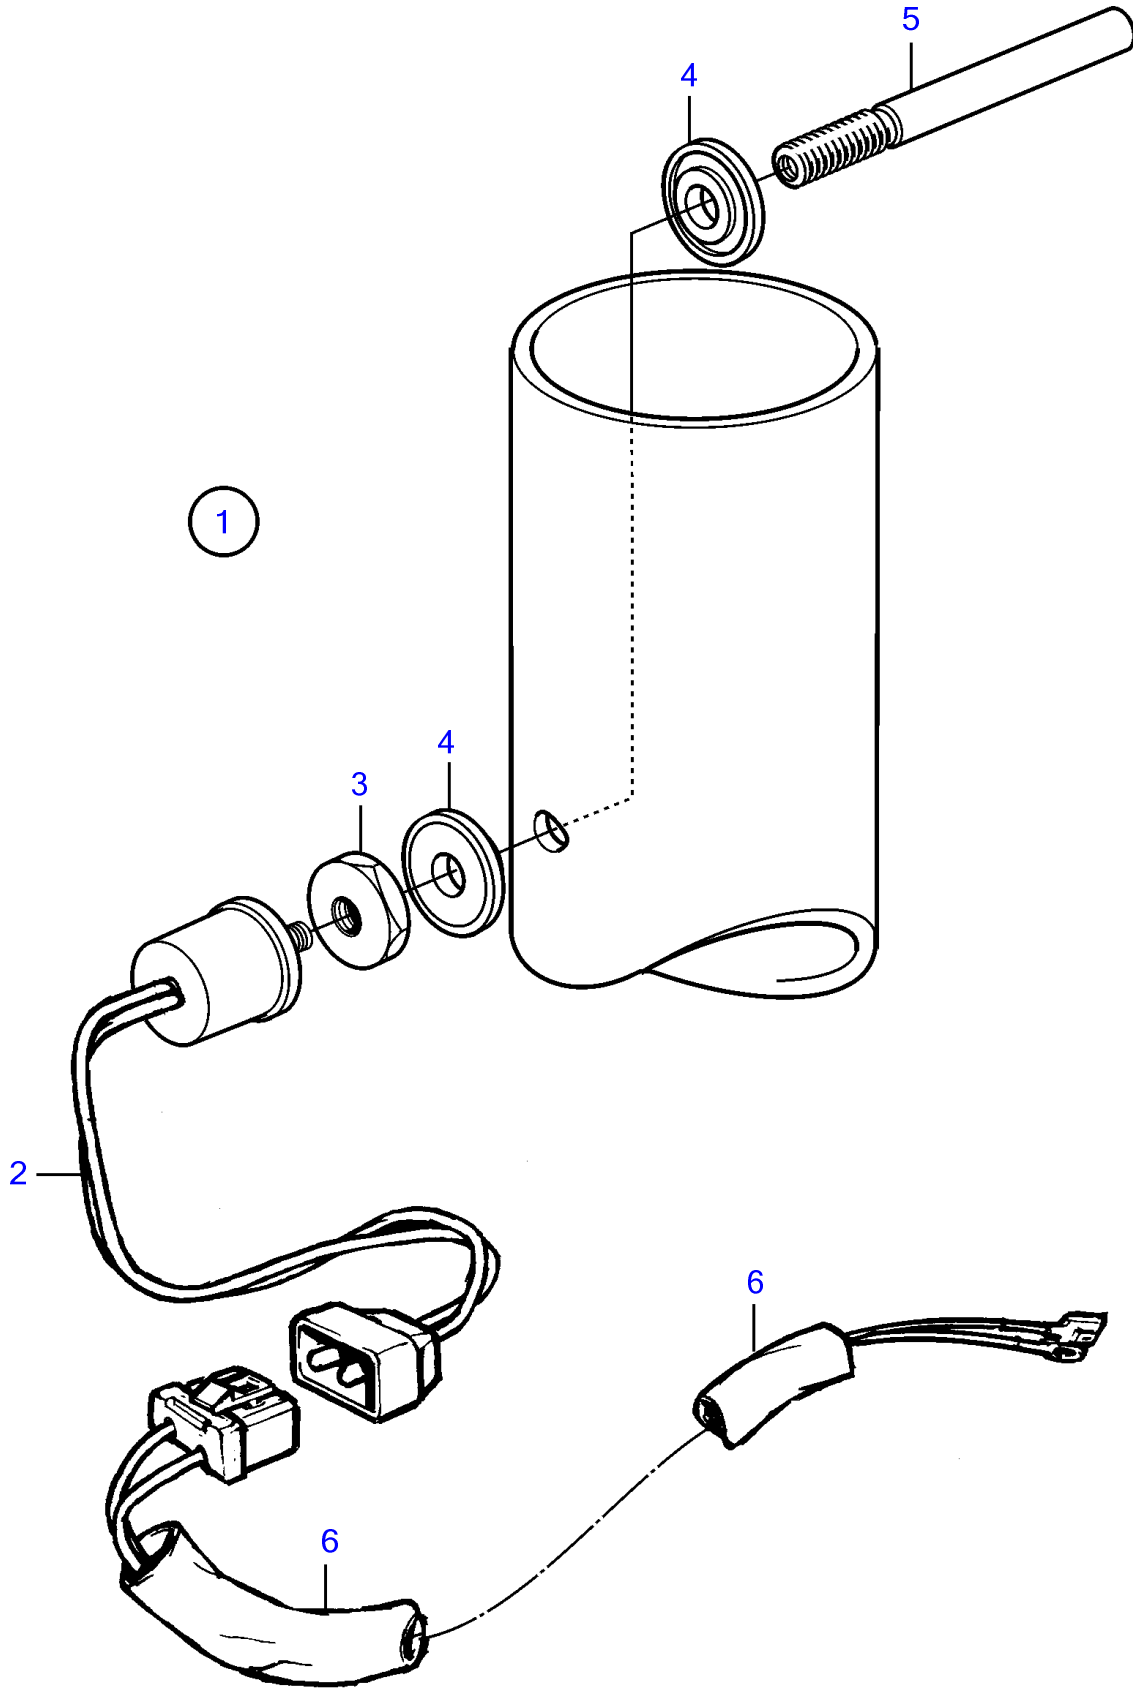

AD41D, D41D, TAM41D, TMD41D

AD41D, D41D, TAMD41D, TMD41D

REF	PART NO.	QTY	DESCRIPTION	SEE SEC.	NOTES
1	(875000)	1	Thermo monitor		For engines with reverse gear., Obsolete part 80°C
2	828761	1	• Thermo monitor		
3	828750	1	• Nut		
4	828776	2	• Washer		
5	828817	1	• Sensor		
6	973122	2	• Cable terminal	1963	
	949597	2	• Housing	1963	