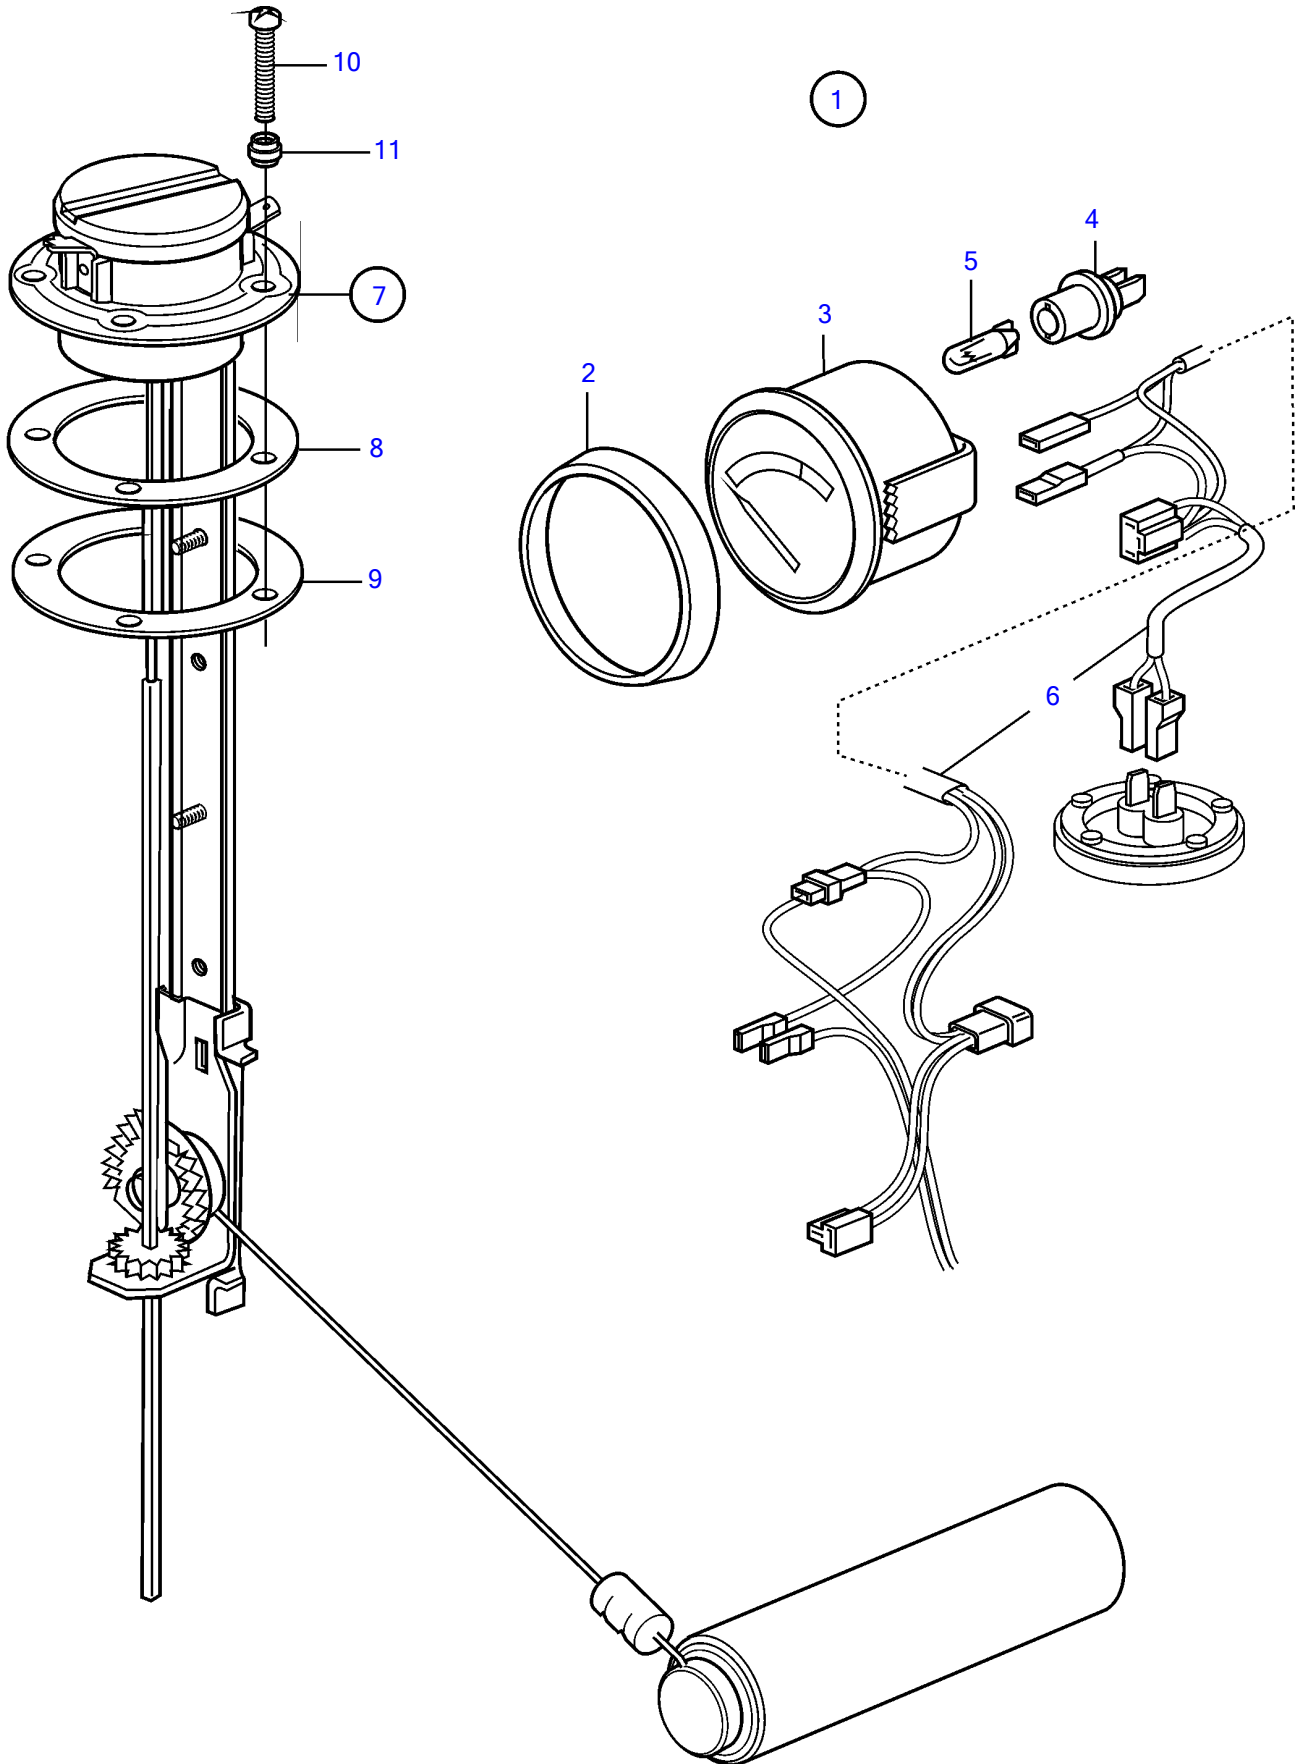

AD41D, D41D, TAM41D, TMD41D

AD41D, D41D, TAMD41D, TMD41D

| REF | PART NO. | QTY | DESCRIPTION              | NOTES   |
|-----|----------|-----|--------------------------|---|
| 1   | 873808   | 1   | Fuel gauge               | 12V (858879)  |
| 2   | 858643   | 1   | • Front ring             |   |
| 3   | 863940   | 1   | • Fuel gauge             |   |
| 4   | 863945   | 1   | • • Lamp socket          | Use white bulb 19923 and socket 808175 for earlier gauges.                |
| 5   | 863946   | 1   | • • Bulb                 | Use white bulb 19923 and socket 808175 for earlier gauges., 12V, 1,2W red |
| 6   | 856867   | 1   | • Cable kit              |   |
| 7   | 873772   | 1   | • Tank sensor            | (837999)  |
| 8   | 89865    | 1   | • • Gasket               |   |
| 9   | 834480   | 1   | • • Flange               |   |
| 10  | 969407   | 4   | • • 6 point socket screw | (956078)  |
|     | 969409   | 1   | • • 6 point socket screw |   |
| 11  | 834481   | 5   | • • Gasket               |   |