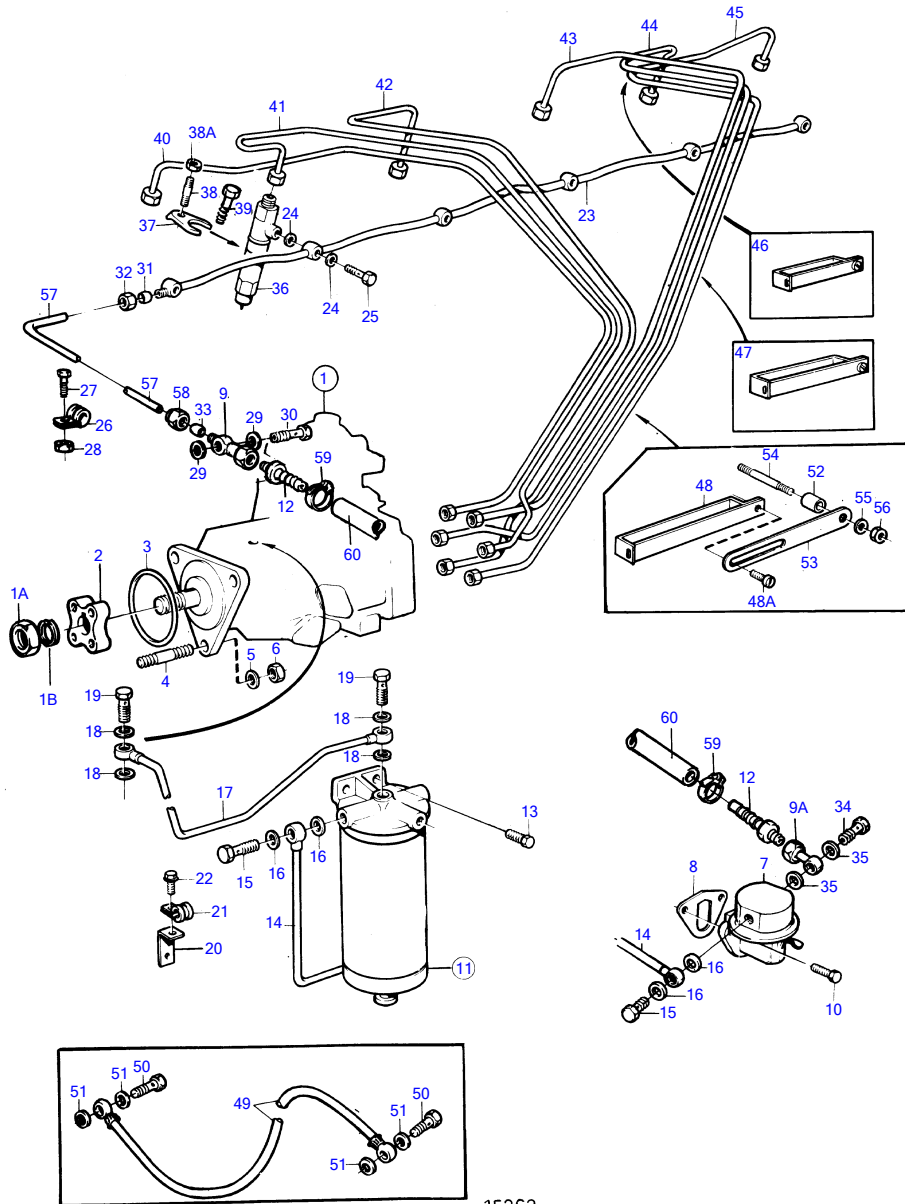

AD41D

15262

AD41D

REF	PART NO.	QTY	DESCRIPTION	SEE SEC.	NOTES
1				1783	
				955	
				938	
				954	
				1778	
				936	
	861102	1	Injection pump		Produktnr. 868678, 868679, 868680, 868681.
				1778	
	861316	1	Injection pump		Product no. 868683, 868684.
				1781	
1A		1	Nut		Included in fuel injection pump.
1B		1	Washer		Included in fuel injection pump.
2	859601	1	Hub		
3	968971	1	O-ring		
4	953047	3	Stud		
5	191172	3	Washer		
6	968862	3	Nut		
7	860320	1	Fuel pump		
8	3501530	1	Gasket		
9	861080	1	Banjo nipple		
9A	861079	1	Banjo nipple		
10	946173	2	Flange screw		
11	860873	1	Fuel filter		
				563	
12	834781	2	Nipple		
13	973083	2	Flange screw		
14	860448	1	Fuel pipe		
15	969299	2	Hollow screw		
16	11994	4	Gasket		
17	838659	1	Fuel pipe		
18	11994	4	Gasket		
19	969299	2	Hollow screw		
20	846780	1	Bracket		
21	952624	1	Clamp		
22	946544	1	Flange screw		
23	838667	1	Leak-off line		
24	947620	12	Gasket		
25	74033	6	Hollow screw		
26	121563	1	Clamp		
27	946544	1	Flange screw		
28	945407	1	Flange nut		
29	11994	2	Gasket		
30		1	Hollow screw		Included in fuel injection pump.
31	956966	1	Ferrule		
32	956980	1	Fitting nut		
33	956966	1	Ferrule		
34	969299	1	Hollow screw		
35	11994	2	Gasket		
36	861103	6	Injector		
	3803238	6	Injector, exch		
				572	
				572	
				925	
37	840402	6	Yoke		
38	924068	6	Stud		Early type
38A	968862	6	Nut		Early type
39	946470	6	Flange screw		Late type
40	861148	1	Delivery pipe		Cyl no 1
41	838878	1	Delivery pipe		Cyl no 2
42	861149	1	Delivery pipe		Cyl no 3
43	838880	1	Delivery pipe		Cyl no 4
44	838881	1	Delivery pipe		Cyl no 5
45	838882	1	Delivery pipe		Cyl no 6