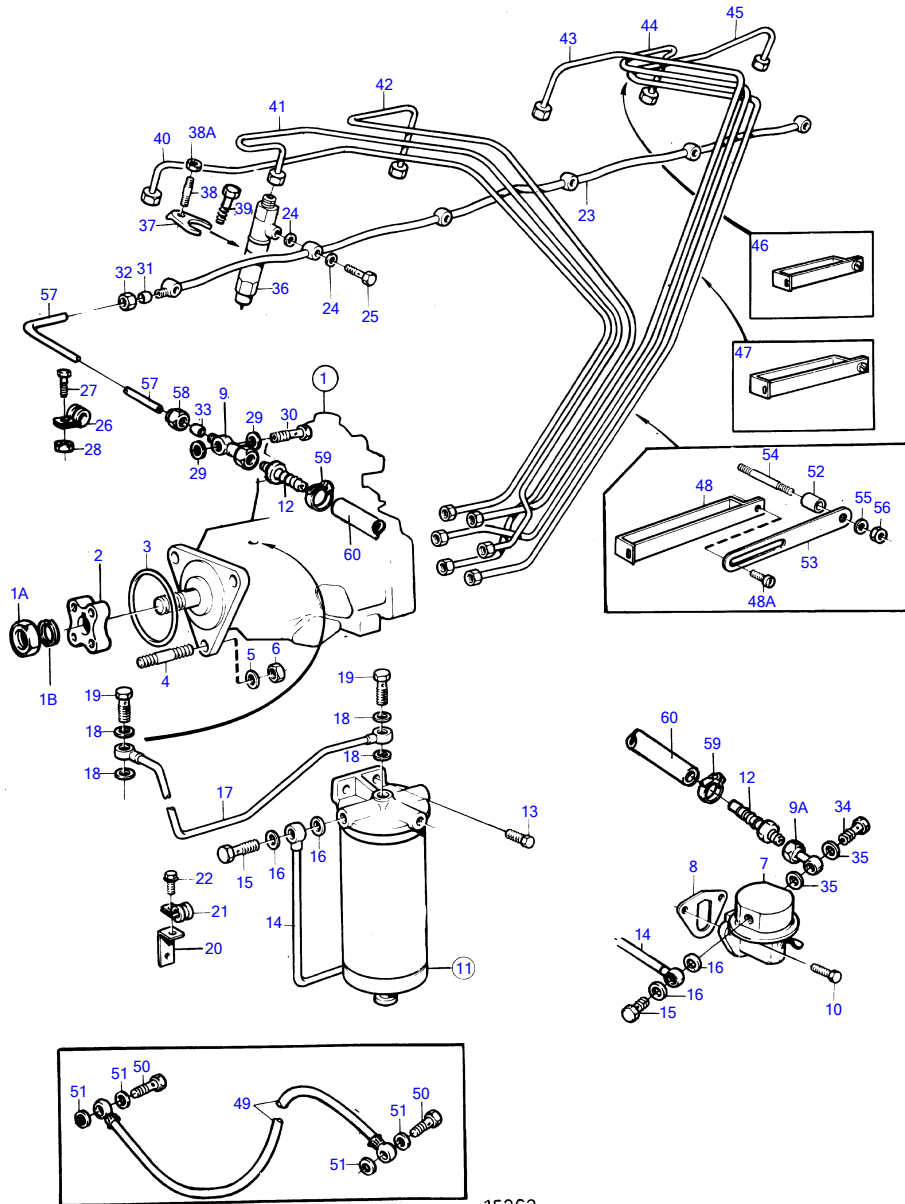

TAMD41D

15262

TAMD41D

REF	PART NO.	QTY	DESCRIPTION	SEE SEC.	NOTES
1				1783	
	861073	1	Injection pump		Product no. 868674, 868675.
				955	
	860973	1	Injection pump		Product no. 868672, 868673.
				938	
	(860985)	1	Injection pump		Product no. 868671., Obsolete part
				954	
	861102	1	Injection pump		Product no. 868666, 868667, 868668, 868669.
				1778	
	860915	1	Injection pump		Product no. 868670.
				936	
				1778	
				1781	
1A		1	Nut		Included in fuel injection pump.
1B		1	Washer		Included in fuel injection pump.
2	859601	1	Hub		
3	968971	1	O-ring		
4	953047	3	Stud		
5	191172	3	Washer		
6	968862	3	Nut		
7	860320	1	Fuel pump		
8	3501530	1	Gasket		
9	861080	1	Banjo nipple		
9A	861079	1	Banjo nipple		
10	946173	2	Flange screw		
11	860873	1	Fuel filter		
				563	
12	834781	2	Nipple		
13	973083	2	Flange screw		
14	860448	1	Fuel pipe		
15	969299	2	Hollow screw		
16	11994	4	Gasket		
17	838659	1	Fuel pipe		
18	11994	4	Gasket		
19	969299	2	Hollow screw		
20	846780	1	Bracket		
21	952624	1	Clamp		
22	946544	1	Flange screw		
23	838667	1	Leak-off line		
24	947620	12	Gasket		
25	74033	6	Hollow screw		
26	121563	1	Clamp		
27	946544	1	Flange screw		
28	945407	1	Flange nut		
29	11994	2	Gasket		
30		1	Hollow screw		Included in fuel injection pump.
31	956966	1	Ferrule		
32	956980	1	Fitting nut		
33	956966	1	Ferrule		
34	969299	1	Hollow screw		
35	11994	2	Gasket		
36				572	
	861103	6	Injector		Product no. 868670, 868671, 868672, 868673, 868674, 868675.
	3803238	6	Injector, exch		Product no. 868670, 868671, 868672, 868673, 868674, 868675.
				572	
	859494	6	Injector		Product no. 868666, 868667, 868668, 868669.
	3803235	6	Injector, exch		Product no. 868666, 868667, 868668, 868669.
				925	
37	840402	6	Yoke		
38	924068	6	Stud		Early type
38A	968862	6	Nut		Early type
39	946470	6	Flange screw		Late type
40	861148	1	Delivery pipe		Cyl no 1