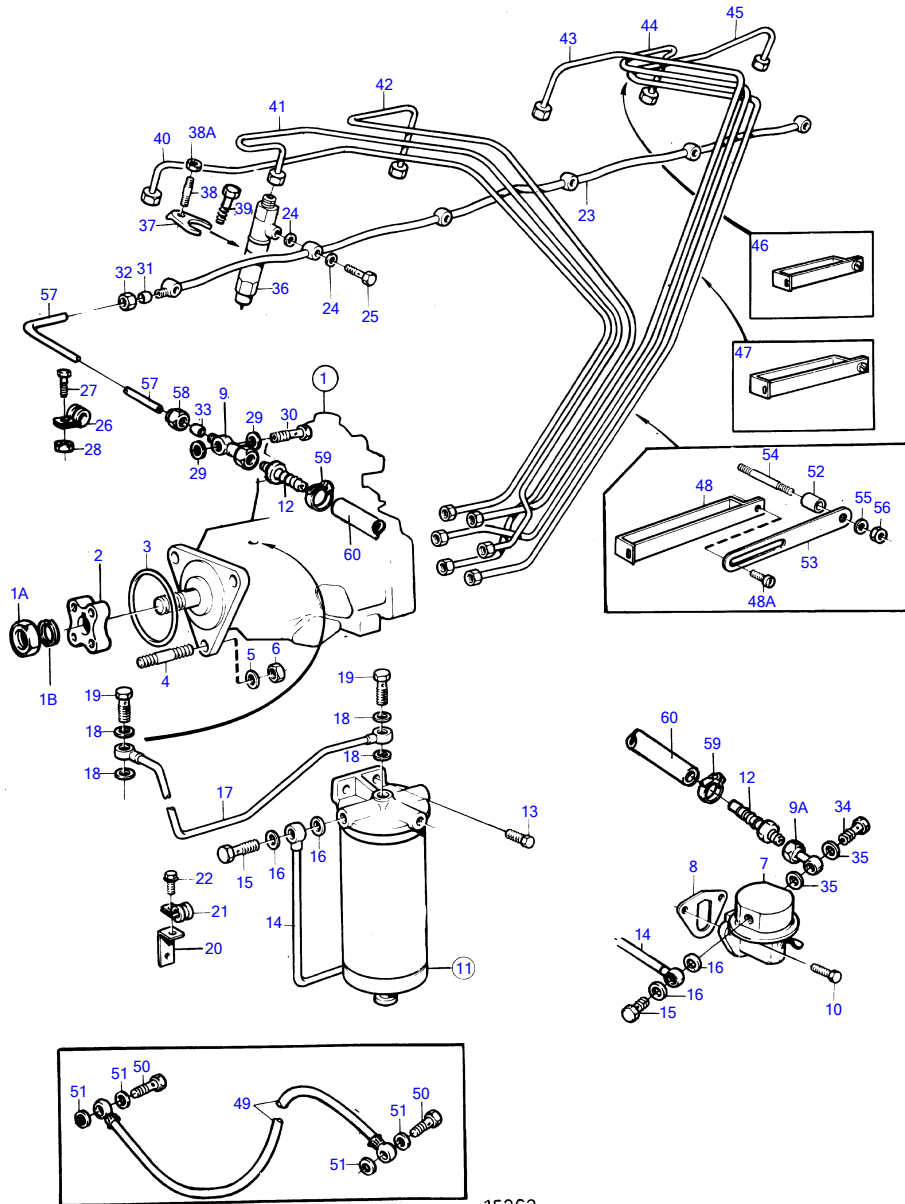

D41D, TMD41D

15262

D41D, TMD41D

REF	PART NO.	QTY	DESCRIPTION	SEE SEC.	NOTES
1	(861315)	1	Injection pump		Obsolete part
			.		
			.	1783	
			.		
			.	955	
			.		
			.	938	
			.		
			.	954	
			.		
			.	1778	
			.		
			.	936	
			.		
			.	1778	
			.		
			.	1781	
1A		1	Nut		Included in fuel injection pump.
1B		1	Washer		Included in fuel injection pump.
2	859601	1	Hub		
3	968971	1	O-ring		
4	953047	3	Stud		
5	191172	3	Washer		
6	968862	3	Nut		
7	860320	1	Fuel pump		
8	3501530	1	Gasket		
9	861080	1	Banjo nipple		
9A	861079	1	Banjo nipple		
10	946173	2	Flange screw		
11	860873	1	Fuel filter		
			.		
			.	563	
12	834781	2	Nipple		
13	973083	2	Flange screw		
14	860448	1	Fuel pipe		
15	969299	2	Hollow screw		
16	11994	4	Gasket		
17	838659	1	Fuel pipe		
18	11994	4	Gasket		
19	969299	2	Hollow screw		
20	846780	1	Bracket		
21	952624	1	Clamp		
22	946544	1	Flange screw		
23	838667	1	Leak-off line		
24	947620	12	Gasket		
25	74033	6	Hollow screw		
26	121563	1	Clamp		
27	946544	1	Flange screw		
28	945407	1	Flange nut		
29	11994	2	Gasket		
30		1	Hollow screw		Included in fuel injection pump.
31	956966	1	Ferrule		
32	956980	1	Fitting nut		
33	956966	1	Ferrule		
34	969299	1	Hollow screw		
35	11994	2	Gasket		
36	861103	6	Injector		
	3803238	6	Injector, exch		
			.		
			.	572	
			.		
			.	572	
			.		