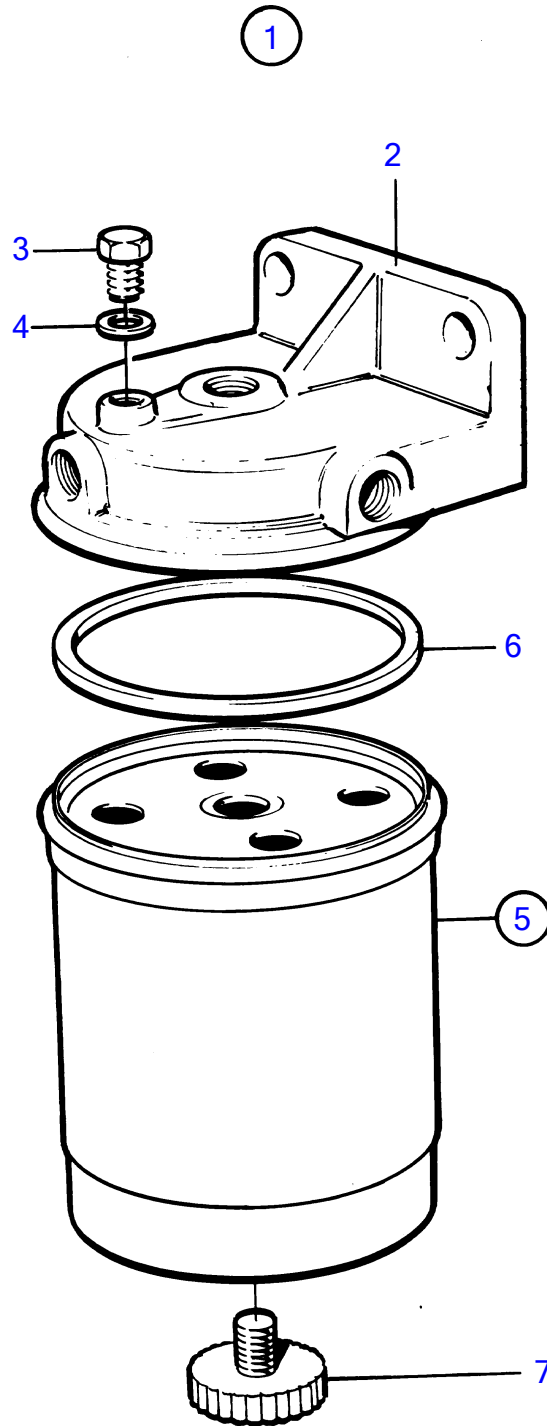

AD41D, D41D, TAM41D, TMD41D

7060

AD41D, D41D, TAMD41D, TMD41D

REF	PART NO.	QTY	DESCRIPTION
1	860873	1	Fuel filter
2		1	• Lock
3	843956	1	• Plug
4	25534	1	• Gasket
5	860874	1	• Fuel filter
6	6638088	1	• • Gasket
7	838594	1	• • Screw