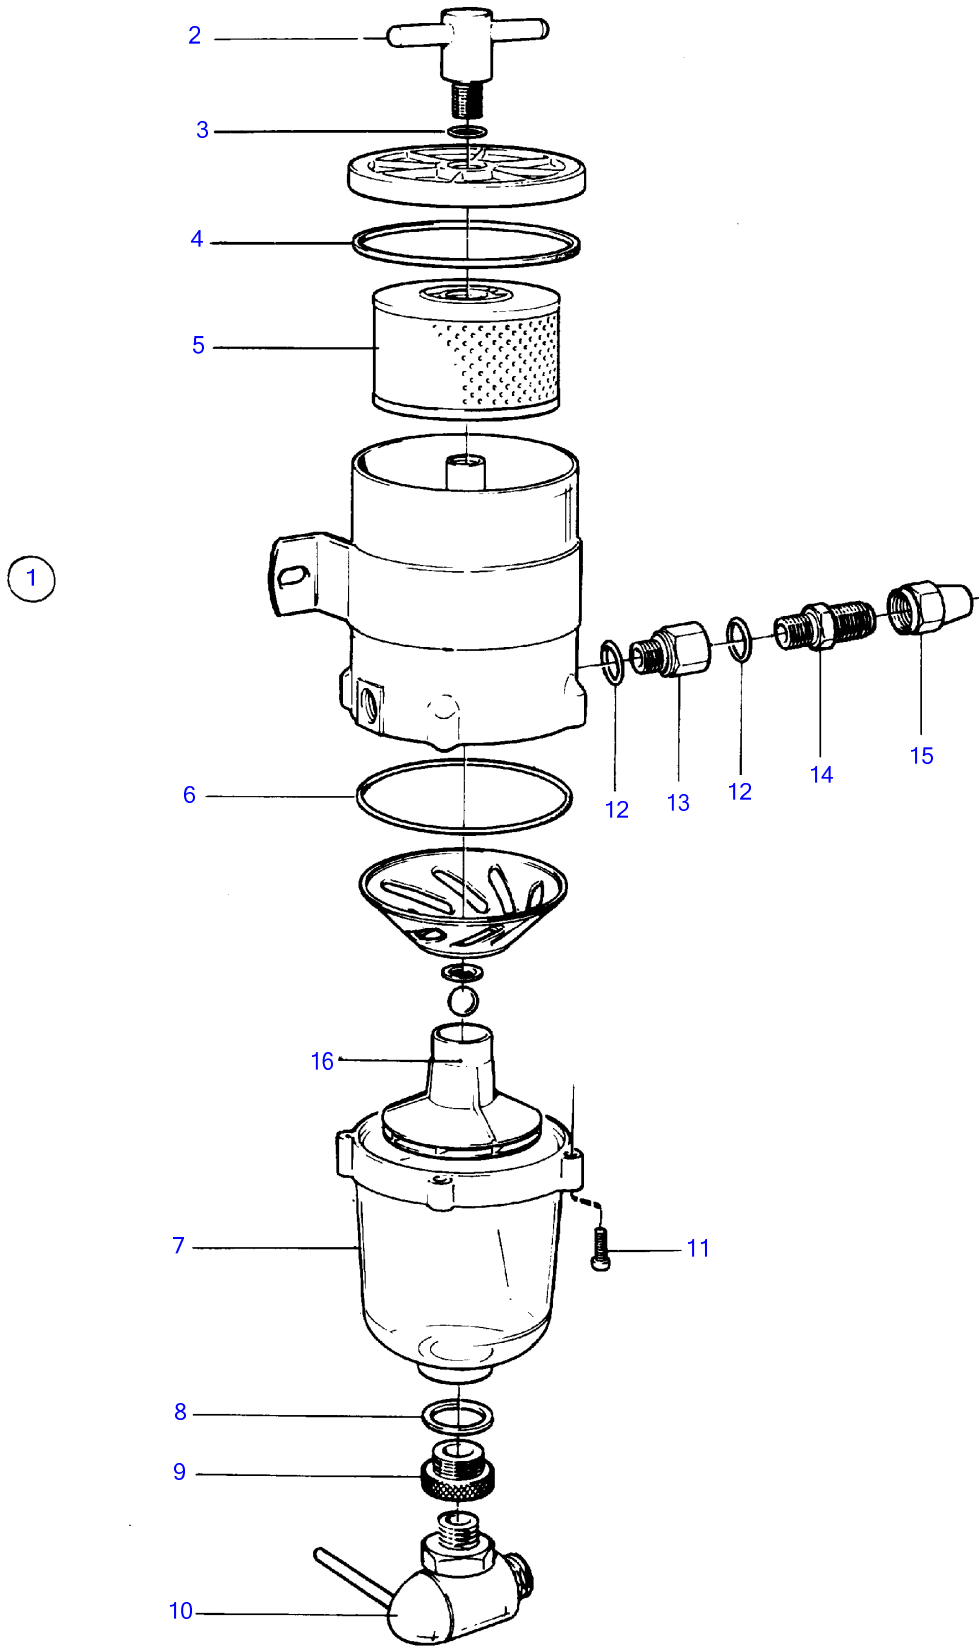

AD41D, D41D, TAM41D, TMD41D

AD41D, D41D, TAMD41D, TMD41D

REF	PART NO.	QTY	DESCRIPTION	SEE SEC.	NOTES
1	828958	1	Fuel strainer		Replaced by 861143.
			• Bulletin 50-01	50-01-EN	Extra Fuel Filter
2		1	• Handle		
3	1140250	1	• Gasket		
4	1140252	1	• Gasket		
5	861014	1	• Insert		(828897)
6	1140251	1	• Gasket		
7	(860930)	1	• Bowl		Obsolete part
8	860931	1	• Outlet valve		
9	860932	1	• Reduction valve		
10	(860933)	1	• Shut-off cock		Obsolete part
11		4	• Screw		
12	858601	4	• O-ring		
13	828937	2	• Nipple		
14	828942	2	• Nipple		
15	954323	2	• Fitting nut		
16	860929	1	• Insert		