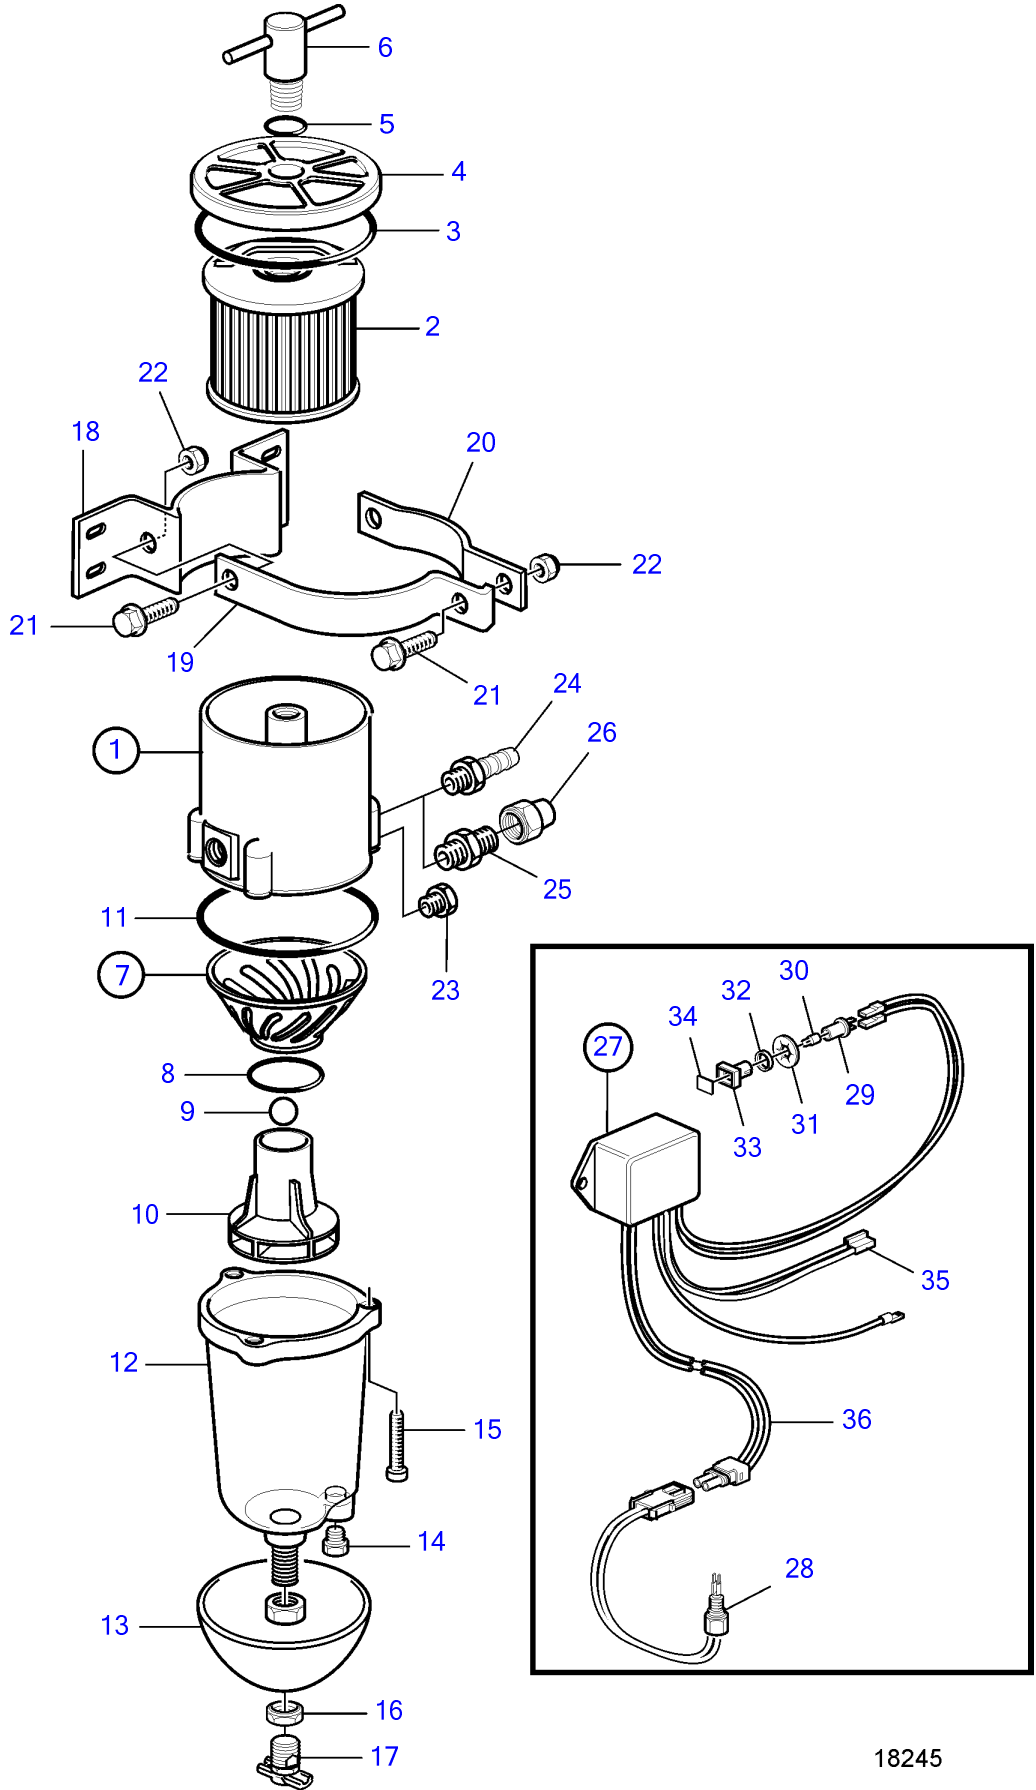

AD41D, D41D, TAM41D, TMD41D

18245

AD41D, D41D, TAMD41D, TMD41D

REF	PART NO.	QTY	DESCRIPTION	SEE SEC.	NOTES
1	3582350	1	Fuel filter		Repl by 877763
			• Bulletin 50-11A	50-11A-EN	Fuel Filters / Water Separators
1	877763	1	Fuel filter		
			•	37059	
2	861014	1	• Insert		
3	838504	1	• Gasket		
4		1	• Lock		
5	838505	1	• O-ring		
6		1	• Handle		
7	861455	1	• O-ring		
8		1	• • O-ring		
9		1	• • Ball		
10		1	• • Insert		
11	3838861	1	• • Gasket		(838502)
12	3838849	1	Bowl		
13		1	• Heat shield		
14		1	• Plug		
15	950024	4	• Cross recessed screw		
16	861459	2	• Nut		
17	(861458)	1	• Faucet		Obsolete part
18		1	• Bracket		
19		1	• Clamp		
20		1	• Clamp		
21		3	• Screw		
22		3	• Nut		
23		1	• Plug		
24	3825000	X	Hose nipple		(834781)
25	954337	X	Nipple		
26	954323	X	Fitting nut		
27	1140724	1	Level guard		(1140609)
28	3588916	1	• Alarm kit		
29	808175	1	• Lamp socket		
30	19923	1	• Bulb		12V, 2W
	182059	1	• Bulb		24V, 3W
31	967583	1	• Retainer		
32	829714	1	• Sealing ring		
33	838455	1	• Retainer		
34	872591	1	• Symbol strip		
35		X	• cables and terminals	1963	
36	881774	1	Wiring harness		