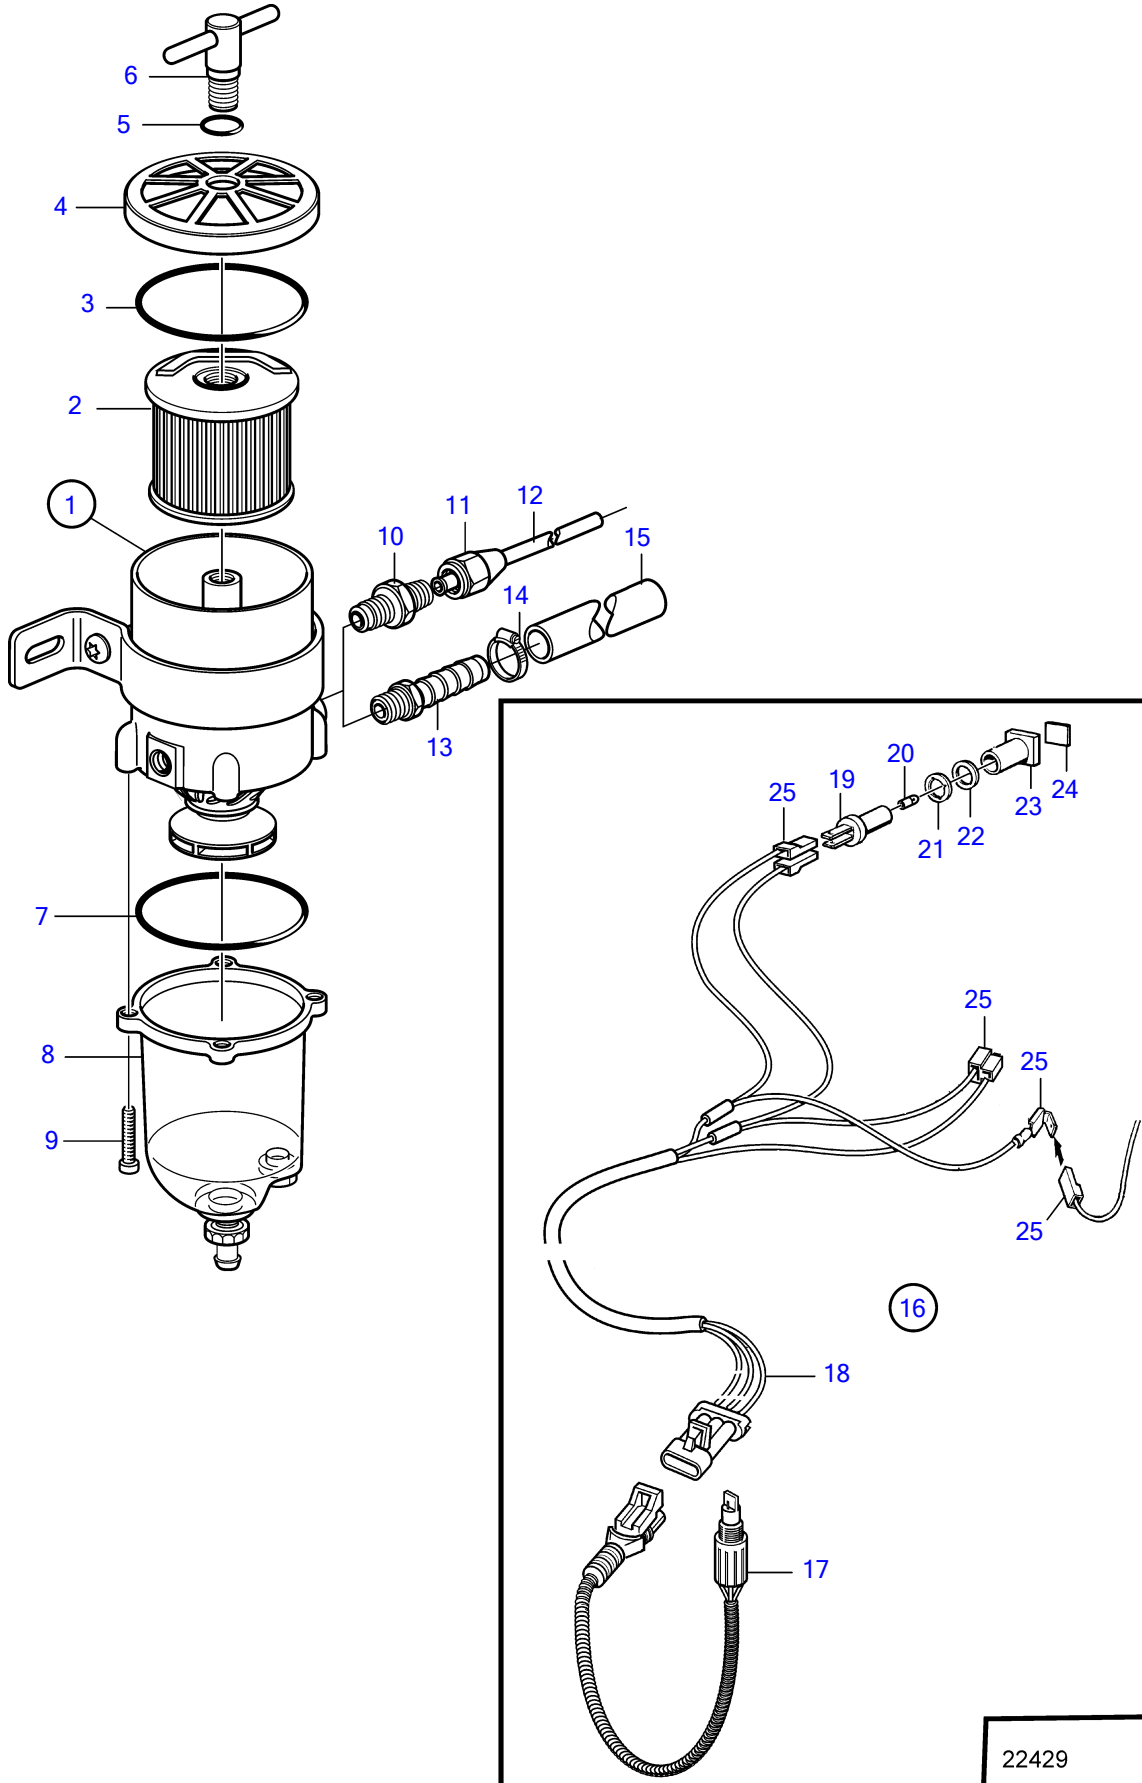

AD41D, D41D, TAM41D, TMD41D

AD41D, D41D, TAMD41D, TMD41D

REF	PART NO.	QTY	DESCRIPTION	SEE SEC.	NOTES
1	877762	1	Fuel filter		(861143)
2	1147147	1	• Fuel filter insert		2 mikron
	861014	1	• Insert		10 mikron
	3581760	1	• Insert		30 mikron
3	838504	1	• Gasket		
4		1	• Lock		
5	838505	1	• O-ring		
6		1	• Handle		
7	3838861	1	• Gasket		
8	3838848	1	• Bowl		
9	950024	4	• Cross recessed screw		
10	954337	2	Nipple		
11	954323	2	Fitting nut		
12	1140062	2	Copper tube		
13	3825000	2	Hose nipple		
14	961664	2	Hose clamp		
15	861057	X	Fuel hose		3/8"
			• Bulletin P-23-4-4	P-23-4-4-EN	Fuel Hose P/N 861057
16	1140724	1	Level guard		
17	3588916	1	• Alarm kit		
18	881774	1	• Wiring harness		
19	808175	1	• Lamp socket		
20	19923	1	• Bulb		12V, 2W
	182059	1	• Bulb		24V, 3W
21	967583	1	• Retainer		
22	829714	1	• Sealing ring		
23	838455	1	• Retainer		
24	872591	1	• Symbol strip		
25		X	• cables and terminals	1963	