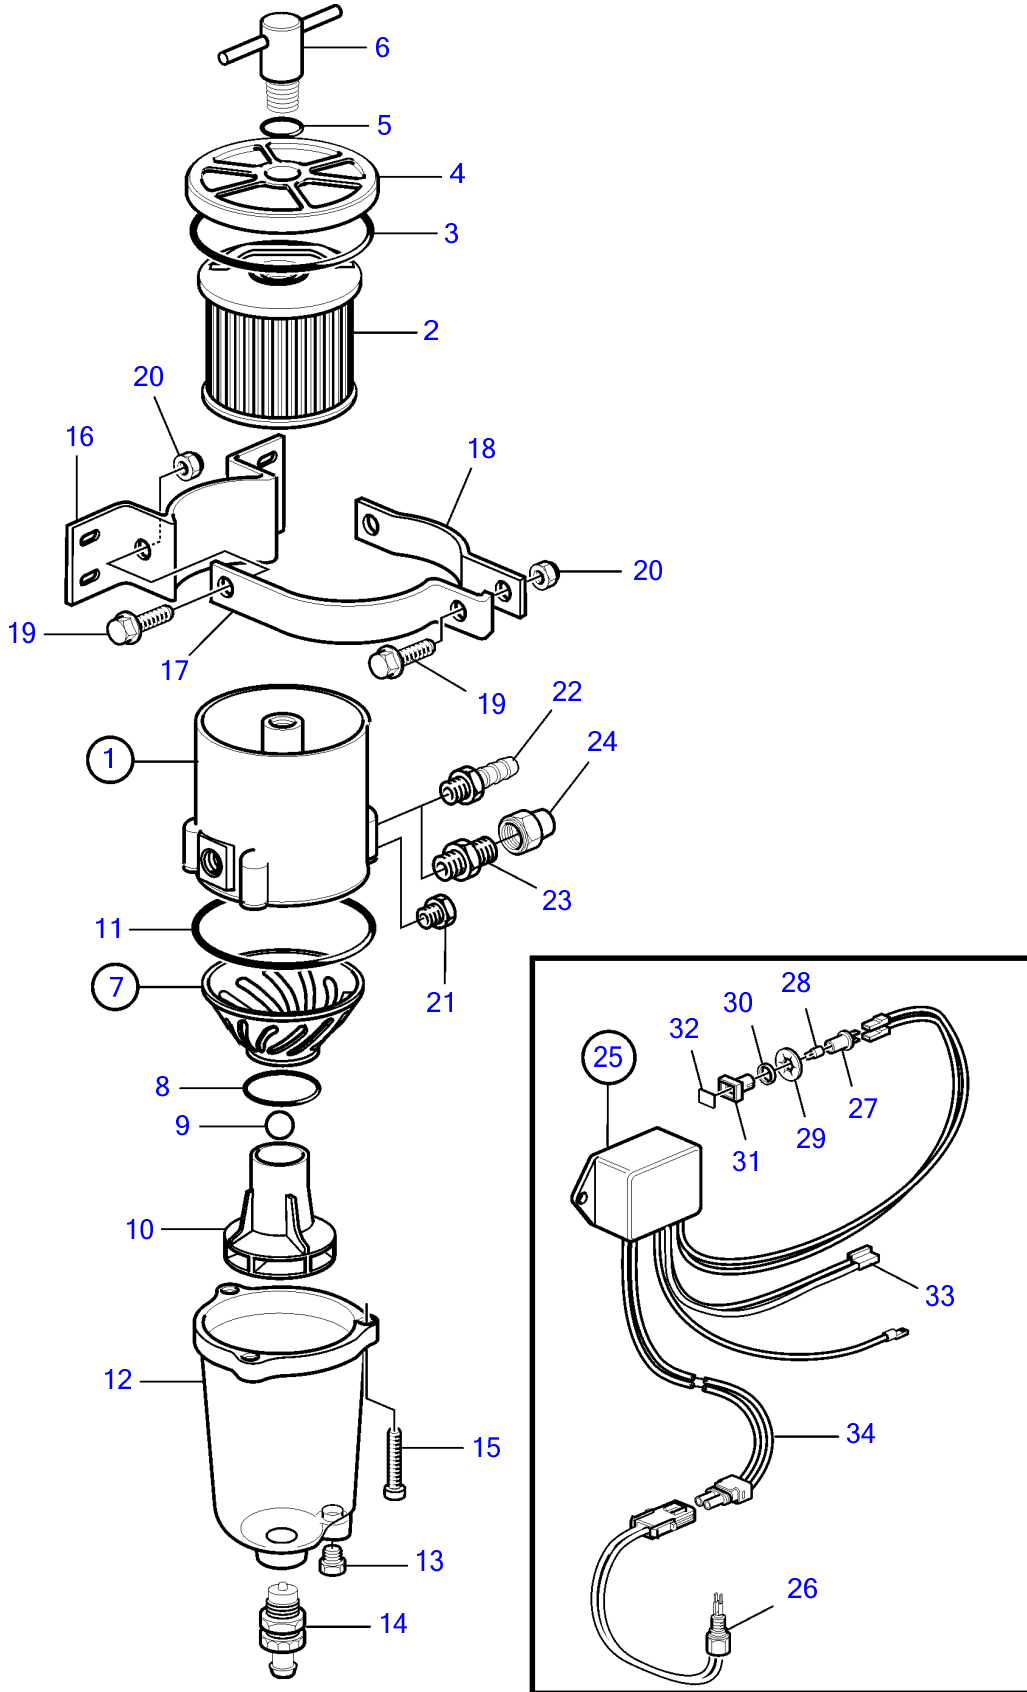

AD41D, D41D, TAM41D, TMD41D

AD41D, D41D, TAMD41D, TMD41D

REF	PART NO.	QTY	DESCRIPTION	SEE SEC.	NOTES
1	861143	1	Fuel filter		Repl by 877762
			• Bulletin 50-03	50-03-EN	Extra Fuel/Water Separators, D2010, D22
			• Bulletin 50-10	50-10-EN	Changes in Fuel Filter Program due to Legislation
			• Bulletin 50-11A	50-11A-EN	Fuel Filters / Water Separators
1	877762	1	Fuel filter		
			•		
			•	9024	
2	861014	1	• Insert		
3	838504	1	• Gasket		
4		1	• Lock		
5	838505	1	• O-ring		
6		1	• Handle		
7	861455	1	• O-ring		
8		1	• • O-ring		
9		1	• • Ball		
10		1	• • Insert		
11	3838861	1	• • Gasket		(838502)
12	3838848	1	• Bowl		(861453)
13		1	• Plug		
14	861456	1	• Faucet		
15	950024	4	• Cross recessed screw		
16		1	• Bracket		
17		1	• Clamp		
18		1	• Clamp		
19		3	• Screw		
20		3	• Nut		
21		1	• Plug		
22	3825000	X	Hose nipple		(834781)
23	954337	X	Nipple		
24	954323	X	Fitting nut		
25	1140724	1	Level guard		
26	3588916	1	• Alarm kit		
27	808175	1	• Lamp socket		
28	19923	1	• Bulb		12V, 2W
	182059	1	• Bulb		24V, 3W
29	967583	1	• Retainer		
30	829714	1	• Sealing ring		
31	838455	1	• Retainer		
32	872591	1	• Symbol strip		
33		X	• cables and terminals	1963	
34	881774	1	Wiring harness		