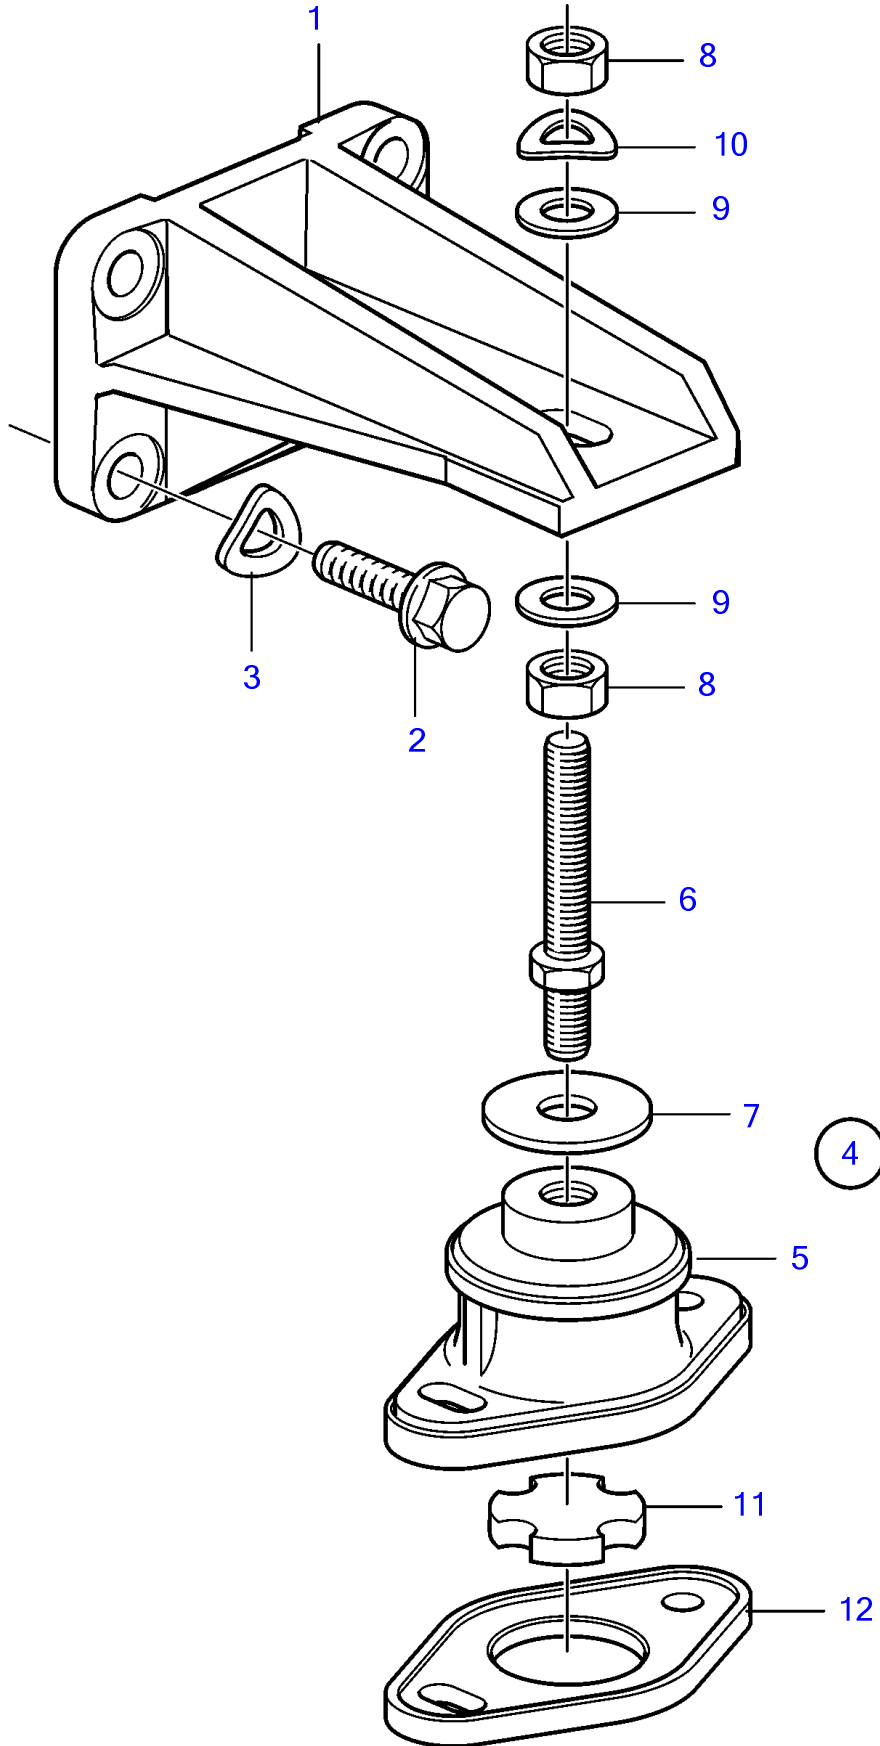

AD41D, D41D

AD41D, D41D

REF	PART NO.	QTY	DESCRIPTION	NOTES
1	860953	2	Engine bracket	
2	965192	8	Flange screw	L=40mm
3	940280	8	Spring washer	
4	876596	2	Rubber element	
5	860950	2	• Adjusting screw	
6	843298	2	• Washer	
7	843323	2	• Rubber element	
8	955806	4	Hexagon nut	
9	955901	2	Washer	D=34mm
	978991	2	Washer	D=40mm
10	941913	2	Spring washer	
11	843299	2	Rubber disc	
12	843286	2	Pad	