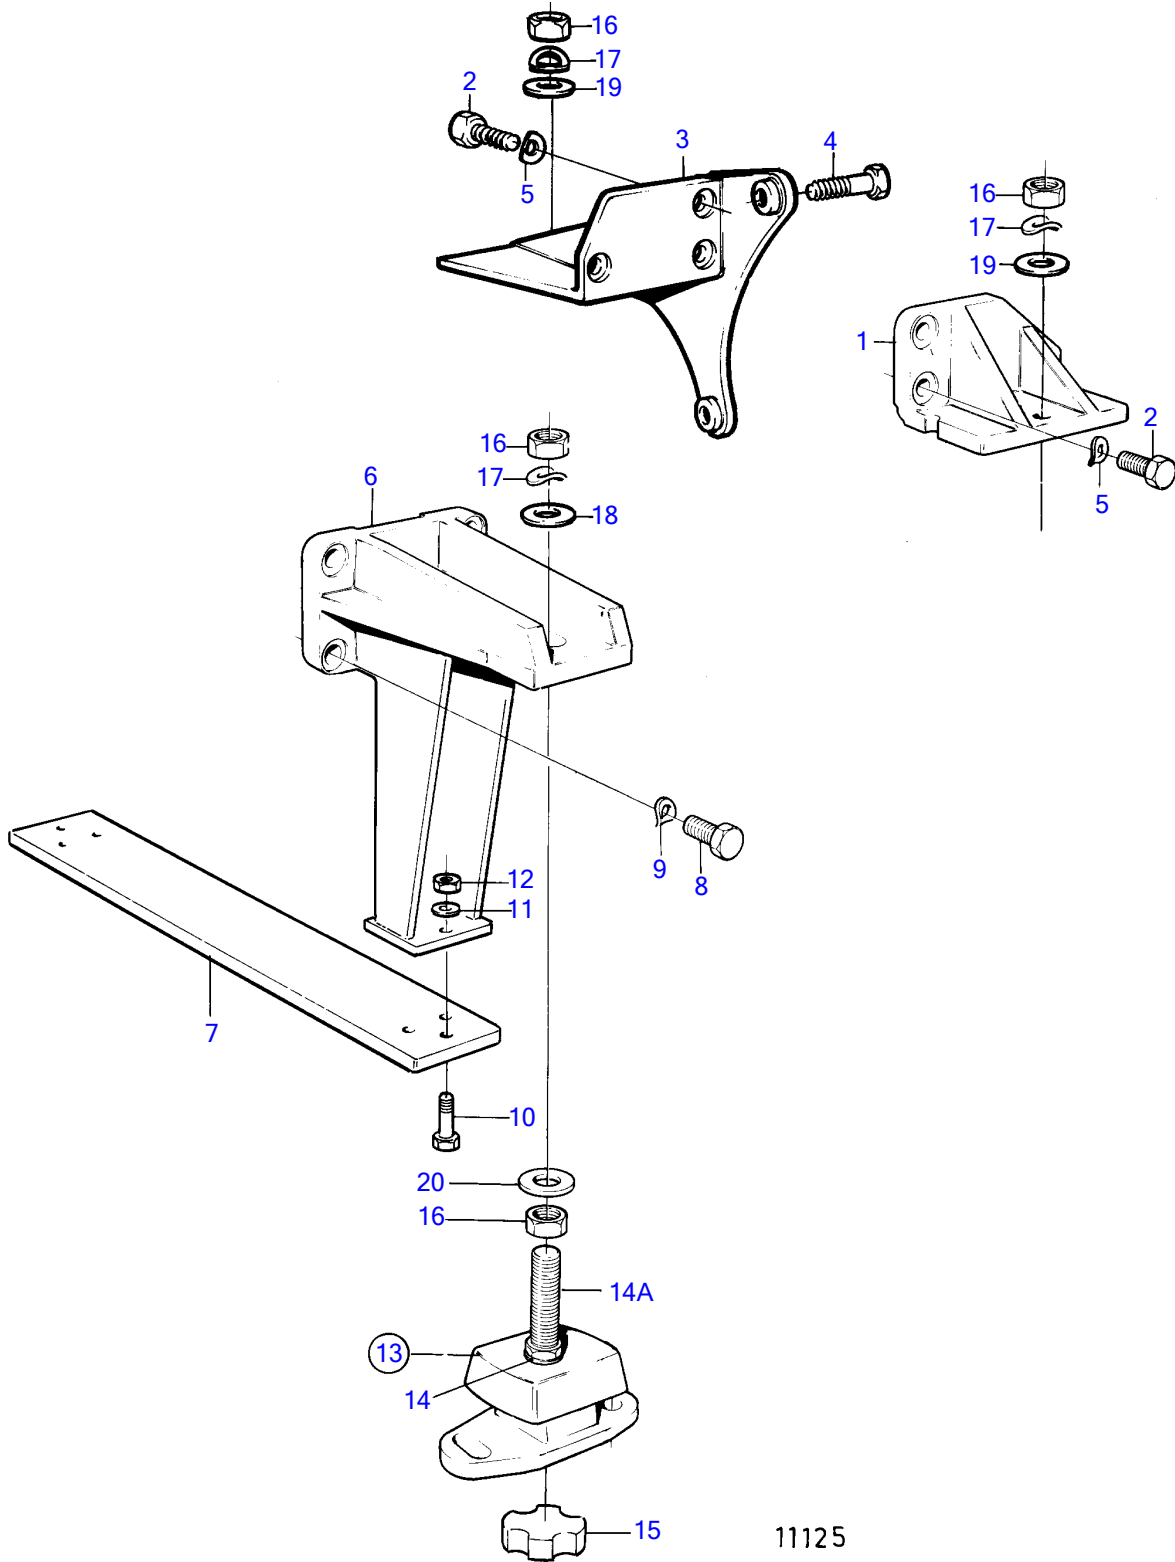

AD41D

AD41D

REF	PART NO.	QTY	DESCRIPTION	NOTES
1	860952	1	Engine bracket	Rear
2	966343	3	Flange screw	L=35mm
	966343	1	Flange screw	L=35mm
	965226	2	Flange screw	L=45mm
3	861122	1	Engine bracket	Rear
4	965186	3	Flange screw	
5	940280	4	Spring washer	D=20,5mm
	955897	2	Washer	D=24mm
6	861121	2	Engine bracket	
7	858159	1	Bracket	
8	965191	8	Flange screw	L=30mm
9	940280	8	Spring washer	
10	965191	6	Flange screw	
11	940280	6	Spring washer	
12	971096	6	Flange nut	
13	876597	4	Rubber element	
14	955900	4	• Washer	
14A	860950	4	• Adjusting screw	
15	843299	4	Rubber disc	
16	955806	8	Hexagon nut	
17	941913	4	Spring washer	
18	978991	2	Washer	D=40mm
19	955901	2	Washer	D=34mm
20	978991	4	Washer	D=40mm