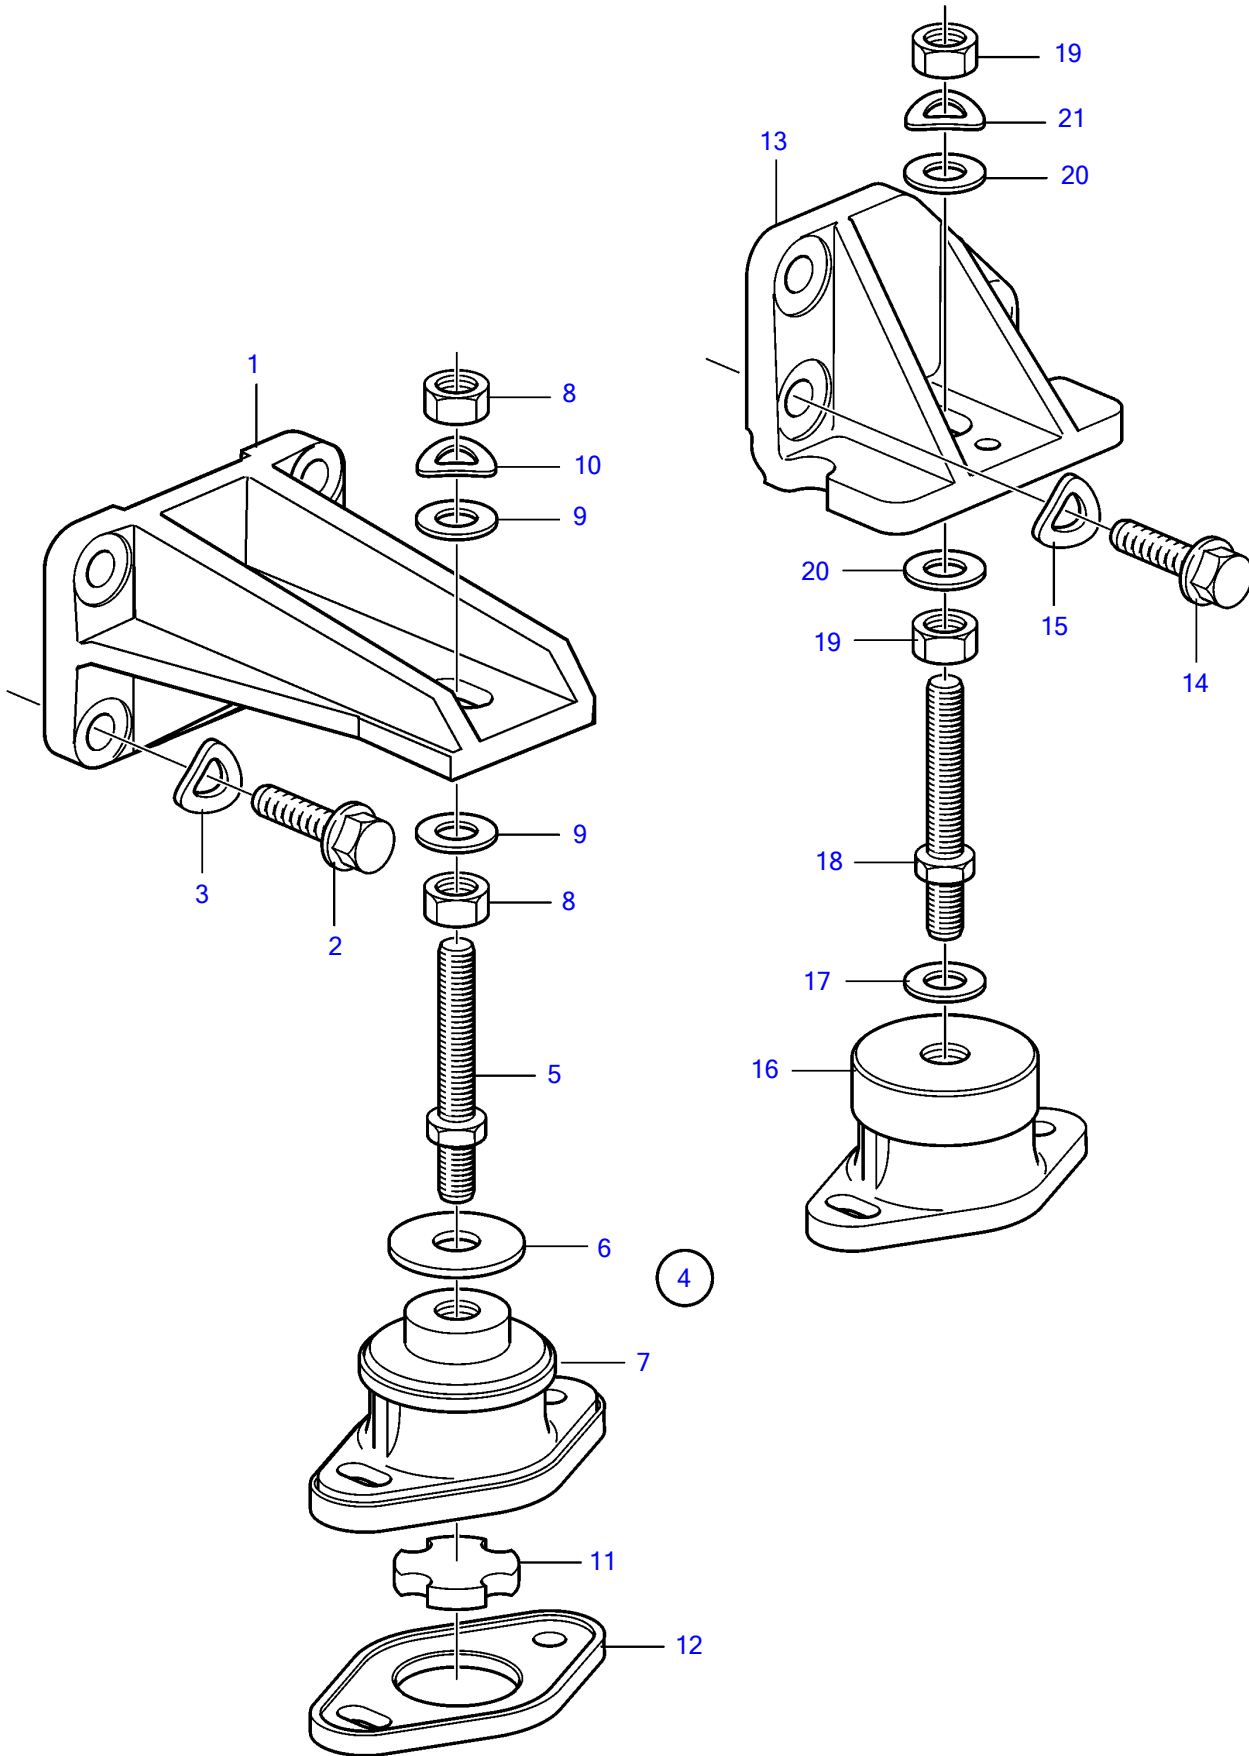

AD41D, D41D

AD41D, D41D

REF	PART NO.	QTY	DESCRIPTION	NOTES
1	860953	2	Engine bracket	
2	965192	7	Flange screw	L=40mm
	965193	1	Flange screw	L=50mm
3	940280	8	Spring washer	
4	876596	2	Rubber element	
5	860950	2	• Adjusting screw	
6	843298	2	• Washer	
7	843323	2	• Rubber element	
8	955806	4	Hexagon nut	
9	955901	2	Washer	D=34mm
	978991	2	Washer	D=40mm
10	941913	2	Spring washer	
11	843299	2	Rubber disc	
12	843286	2	Pad	
13	860952	1	Engine bracket	P
	860954	1	Engine bracket	S.B
14	965225	6	Flange screw	D41
	965225	4	Flange screw	AD41
	965226	2	Flange screw	AD41
15	940280	6	Spring washer	D41
	940280	4	Spring washer	AD41
	955897	2	Washer	AD41
16	876597	2	Rubber element	
17	955900	2	• Washer	
18	860950	2	• Adjusting screw	
19	955806	4	Hexagon nut	
20	955901	2	Washer	D=34mm
	978991	2	Washer	D=40mm
21	941913	2	Spring washer	