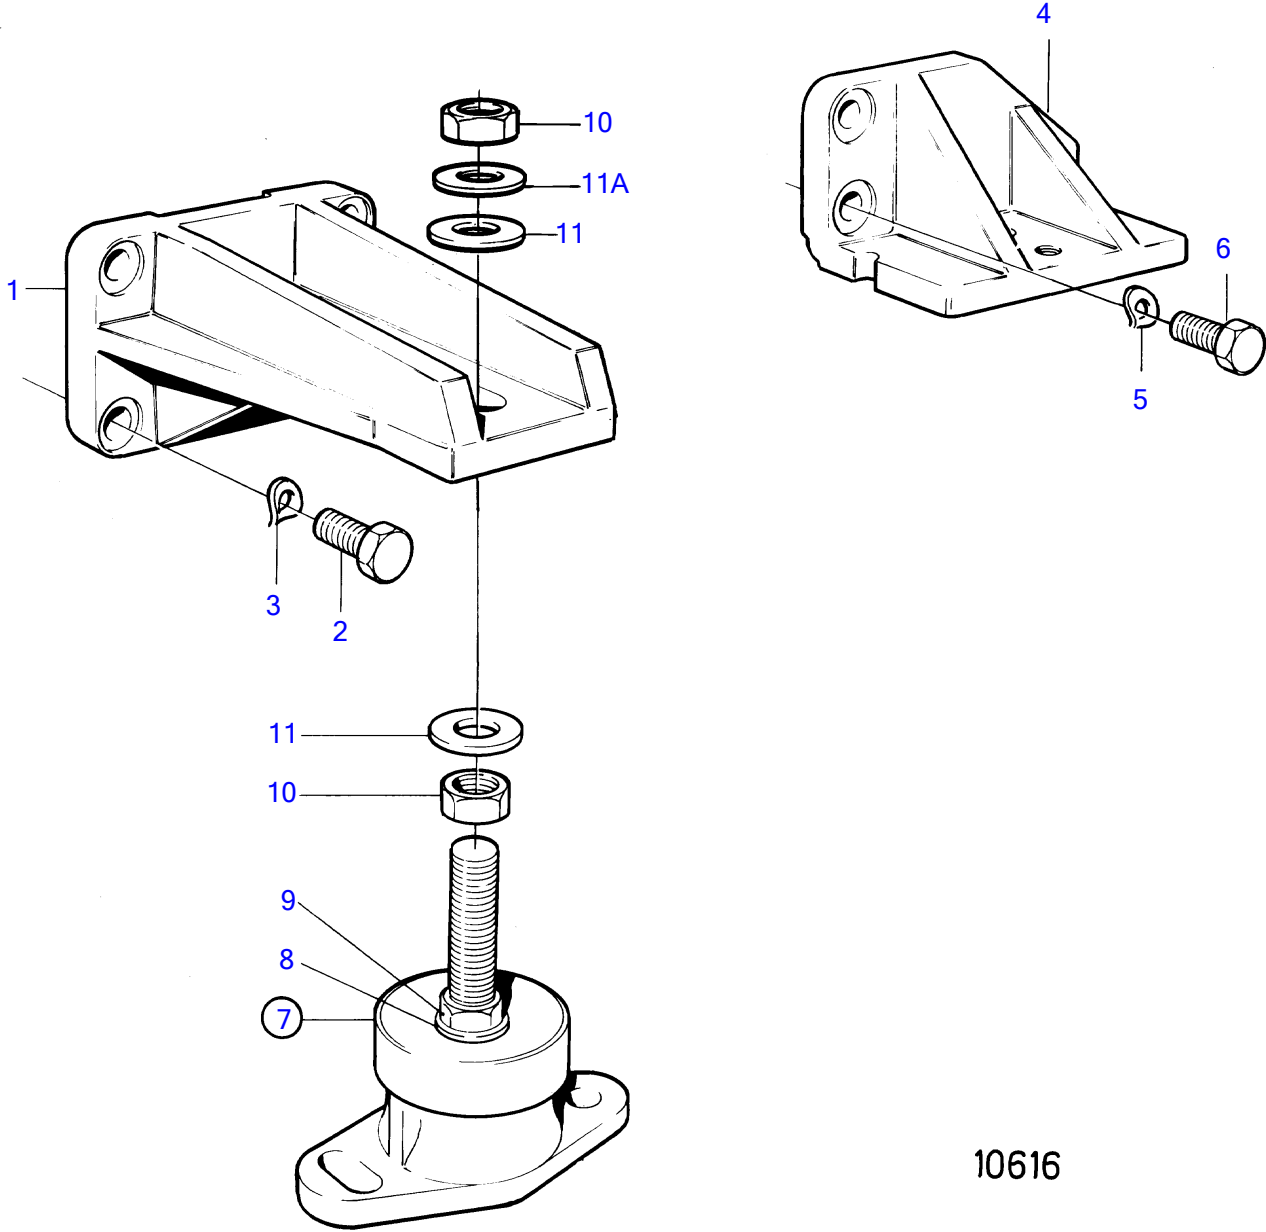

TAMD41D

10616

TAMD41D

REF	PART NO.	QTY	DESCRIPTION	NOTES
1	860953	2	Engine bracket	Front
2	965192	8	Flange screw	L=40mm
3	940280	8	Spring washer	
4	860952	1	Engine bracket	P, rear
	860954	1	Engine bracket	S.B, rear
5	940280	4	Spring washer	
	955897	2	Washer	
6	966343	3	Flange screw	L=35mm
	966343	1	Flange screw	L=35mm
	965226	2	Flange screw	L=45mm
7	876597	4	Rubber element	
8	955900	4	• Washer	
9	860950	4	• Adjusting screw	
10	955806	8	• Hexagon nut	
11	955901	4	Washer	D=34mm
	978991	4	Washer	D=40mm
11A	941913	4	Spring washer	