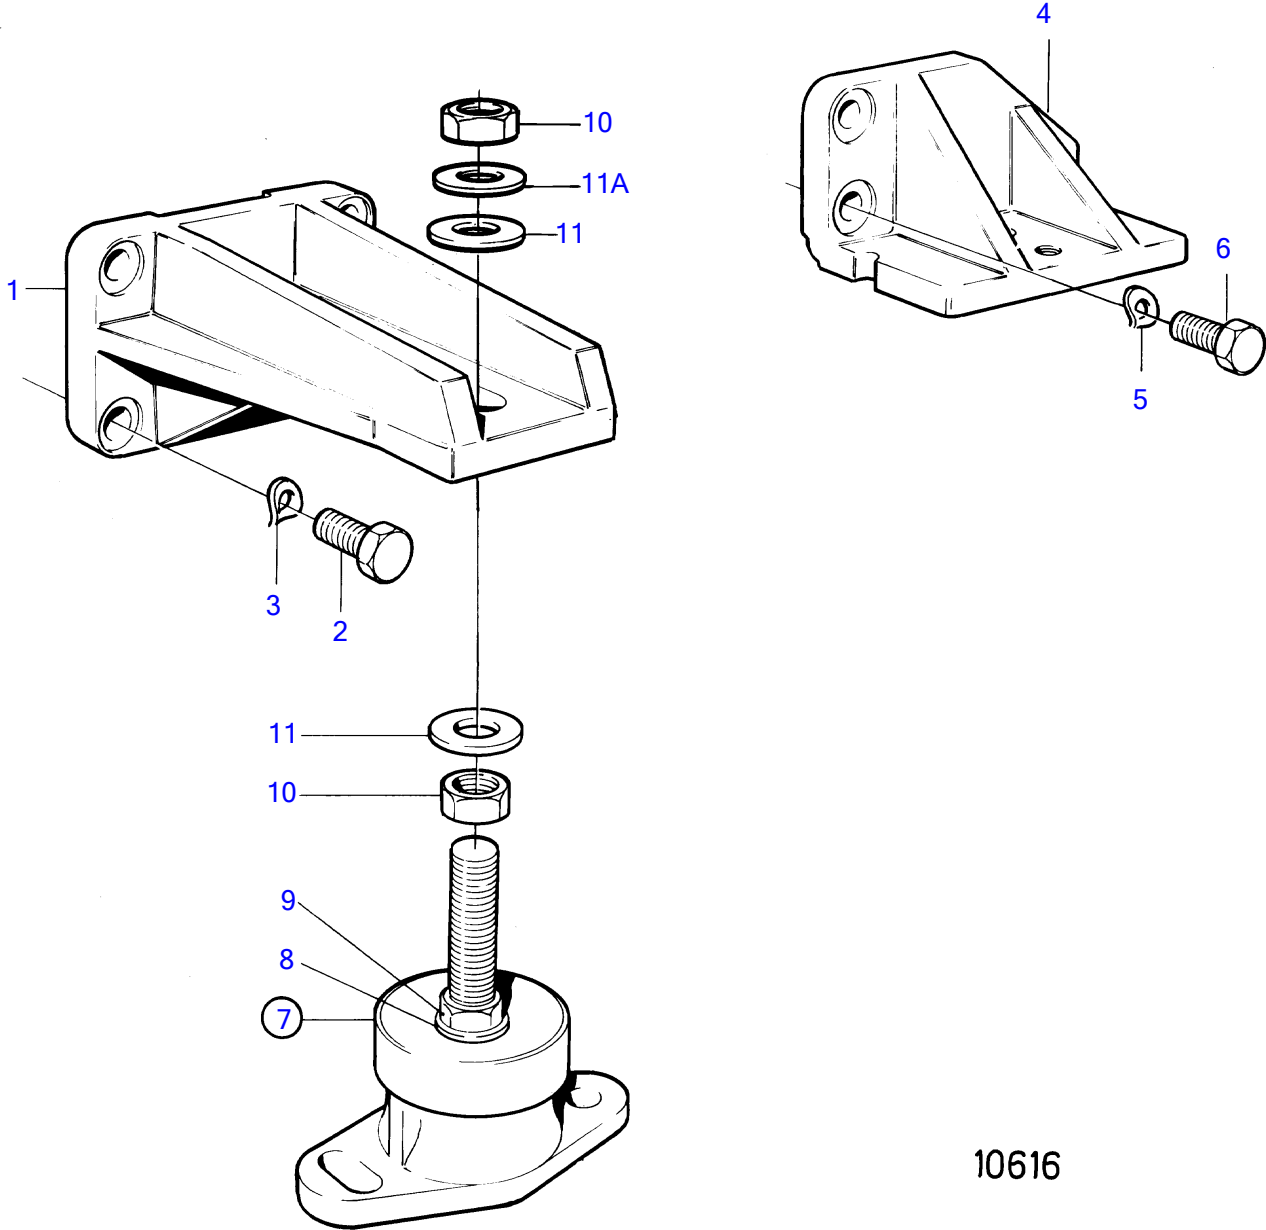

TMD41D

10616

TMD41D

REF	PART NO.	QTY	DESCRIPTION	NOTES
1	860953	2	Engine bracket	Front
2	965192	8	Flange screw	L=40mm
3	940280	8	Spring washer	
4	860952	1	Engine bracket	P, rear
	860954	1	Engine bracket	S.B, rear
5	940280	6	Spring washer	
6	966343	6	Flange screw	L=35mm
7	876597	4	Rubber element	
8	955900	4	• Washer	
9	860950	4	• Adjusting screw	
10	955806	8	• Hexagon nut	
11	955901	4	Washer	D=34mm
	978991	4	Washer	D=40mm
11A	941913	4	Spring washer	